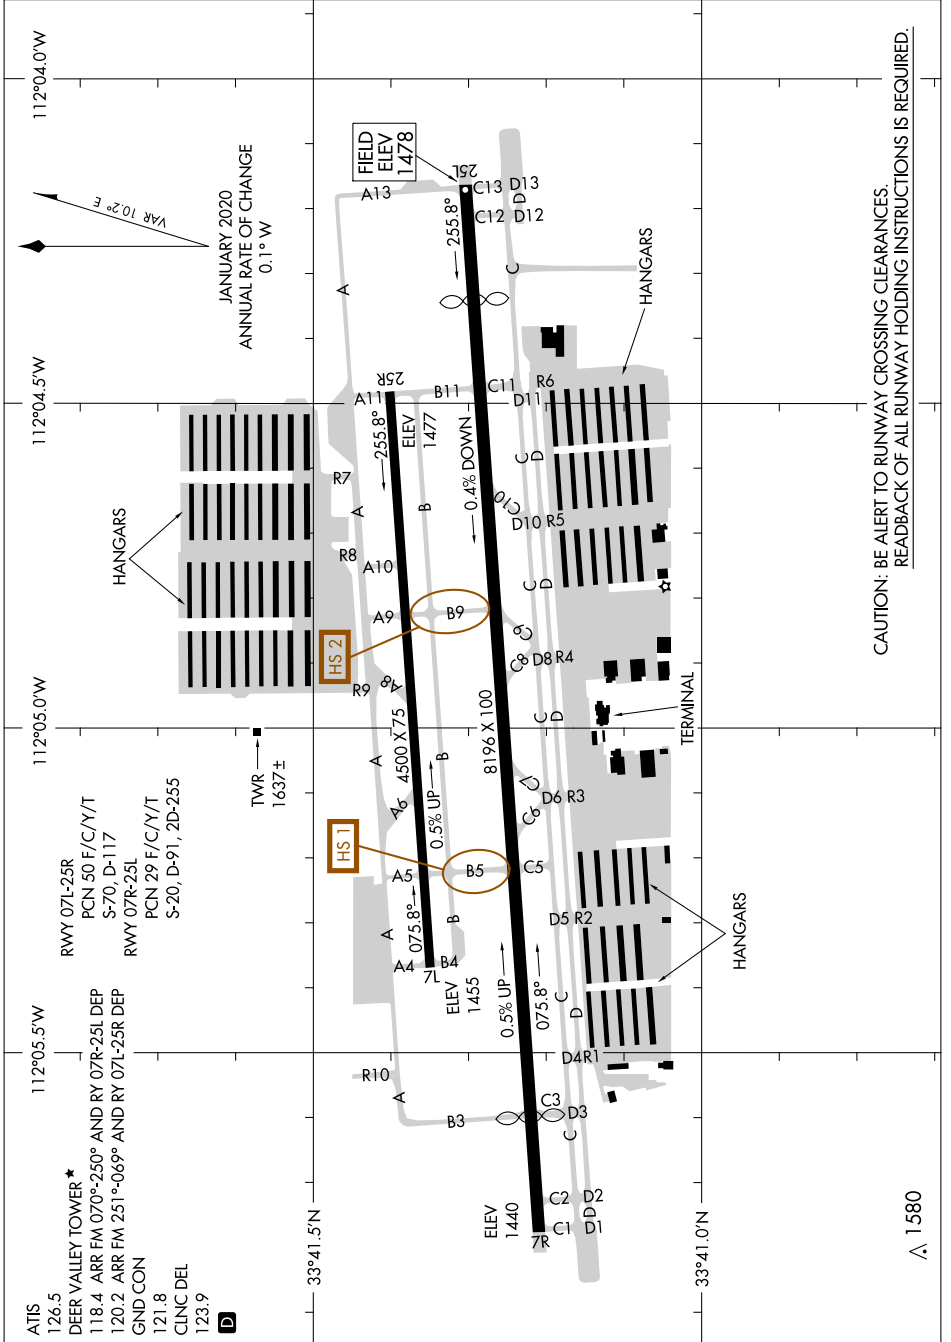

# AIRPORT DIAGRAM

AL-6646 (FAA)

PHOENIX DEER VALLEY (DVT)  
PHOENIX, ARIZONA

SW-4, 03 OCT 2024 to 31 OCT 2024

CAUTION: BE ALERT TO RUNWAY CROSSING CLEARANCES.  
READBACK OF ALL RUNWAY HOLDING INSTRUCTIONS IS REQUIRED.

SW-4, 03 OCT 2024 to 31 OCT 2024

# AIRPORT DIAGRAM

PHOENIX, ARIZONA  
PHOENIX DEER VALLEY (DVT)

1580