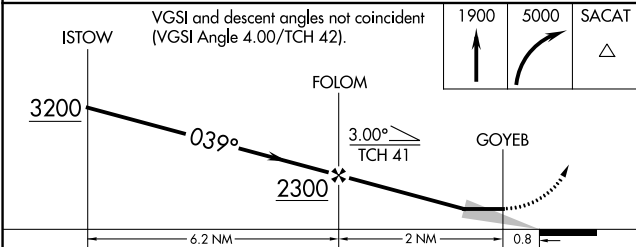

MESA, ARIZONA

AL-6647 (FAA)

24137

WAAS CH 90525 W04B	APP CRS 039°	Rwy Idg TDZE Apt Elev	5100 1384 1394

RNAV (GPS) RWY 4R

FALCON FLD (F'F'Z)

RNP APCH.

⚠ Circling to Rwy 22L, 22R NA at night. Circling NA for Cat C southeast of Rwy 4R and 22L.

MISSED APPROACH: Climb to 1900 then climbing right turn to 5000 direct SACAT and hold, continue climb-in-hold to 5000.

ATIS 118.25	PHOENIX APP CON 120.7 239.0	FALCON TOWER ★ 124.6 (CTAF) 0	GND CON 121.3	UNICOM 122.95

ELEV 1394	TDZE 1384

REIL Rwy 4R, 4L, 22L and 22R
MIRL Rwy 4L-22R and 4R-22L

SW-4, 03 OCT 2024 to 31 OCT 2024

SW-4, 03 OCT 2024 to 31 OCT 2024

MESA, ARIZONA
Amdt 1F 12AUG21

33°28'N-111°44'W

RNAV (GPS) RWY 4R

FALCON FLD (F'F'Z)