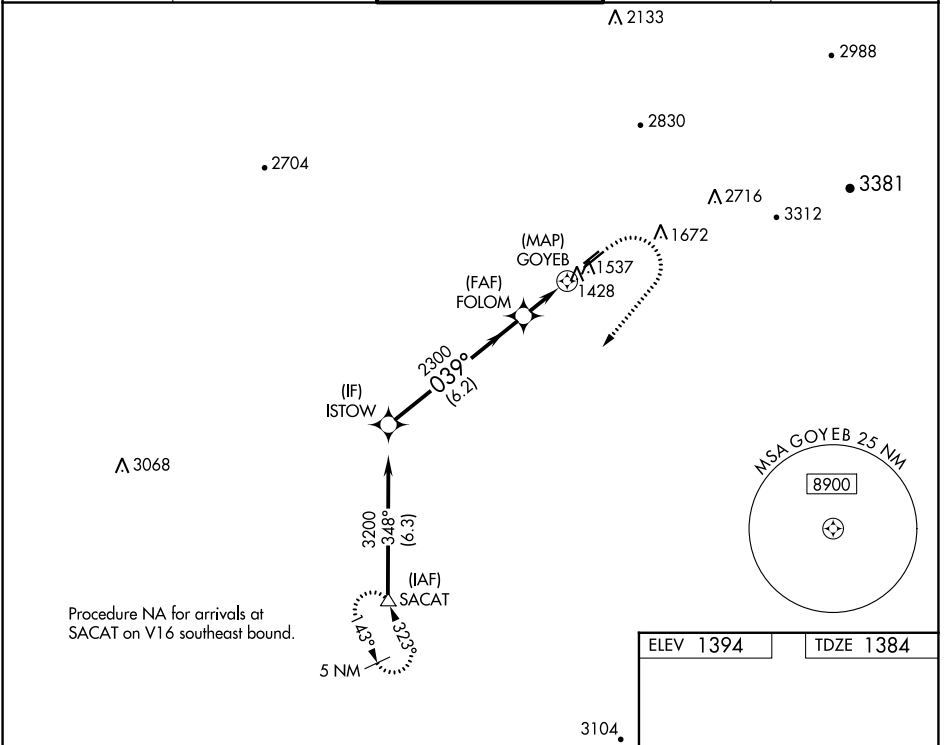

# RNAV (GPS) RWY 4R

FALCON FLD (F'F'Z)

RNP APCH.

**⚠** Circling to Rwy 22L, 22R NA at night. Circling NA for Cat C southeast of Rwy 4R and 22L.

MISSED APPROACH: Climb to 1900 then climbing right turn to 5000 direct SACAT and hold, continue climb-in-hold to 5000.

ATIS <b>118.25</b>	PHOENIX APP CON <b>120.7 239.0</b>	FALCON TOWER ★ <b>124.6 (CTAF) 0</b>	GND CON <b>121.3</b>	UNICOM <b>122.95</b>
-----------------------	---------------------------------------	---	-------------------------	-------------------------

ELEV 1394	TDZE 1384
-----------	-----------

REIL Rwy 4R, 4L, 22L and 22R  
MIRL Rwy 4L-22R and 4R-22L

SW-4, 03 OCT 2024 to 31 OCT 2024

SW-4, 03 OCT 2024 to 31 OCT 2024

MESA, ARIZONA  
Amdt 1F 12AUG21

33°28'N-111°44'W

# RNAV (GPS) RWY 4R

FALCON FLD (F'F'Z)