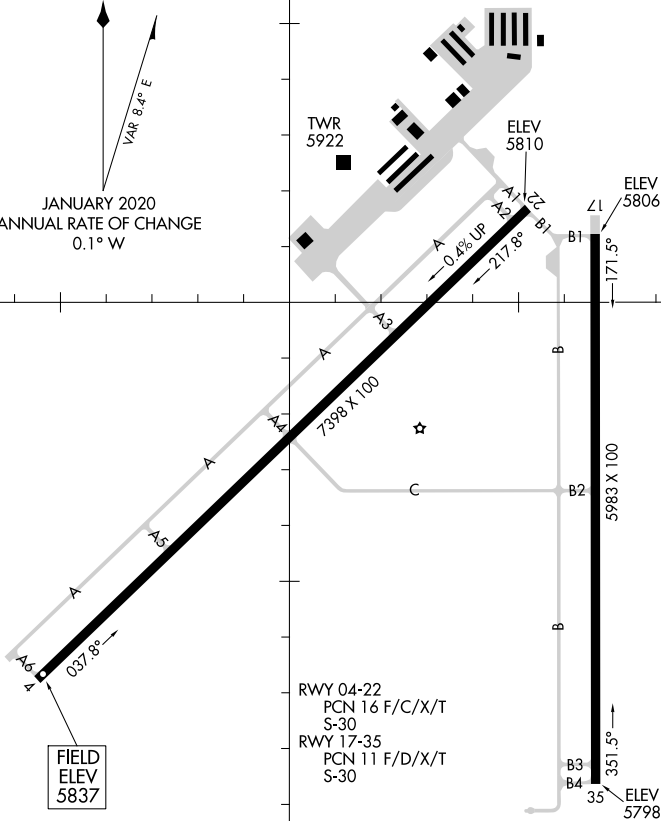

AIRPORT DIAGRAM

AL-6859 (FAA)

DOUBLE EAGLE II (A/E/G)
ALBUQUERQUE, NEW MEXICO

ATIS
 119.025
 DOUBLE EAGLE II*
 120.15
 GND CON
 121.625
 CLNC DEL
 124.8 (When twr closed)

SW-1, 03 OCT 2024 to 31 OCT 2024

SW-1, 03 OCT 2024 to 31 OCT 2024

CAUTION: BE ALERT TO RUNWAY CROSSING CLEARANCES.
READBACK OF ALL RUNWAY HOLDING INSTRUCTIONS IS REQUIRED.

106°48'W

106°47'W

AIRPORT DIAGRAM

ALBUQUERQUE, NEW MEXICO
DOUBLE EAGLE II (A/E/G)