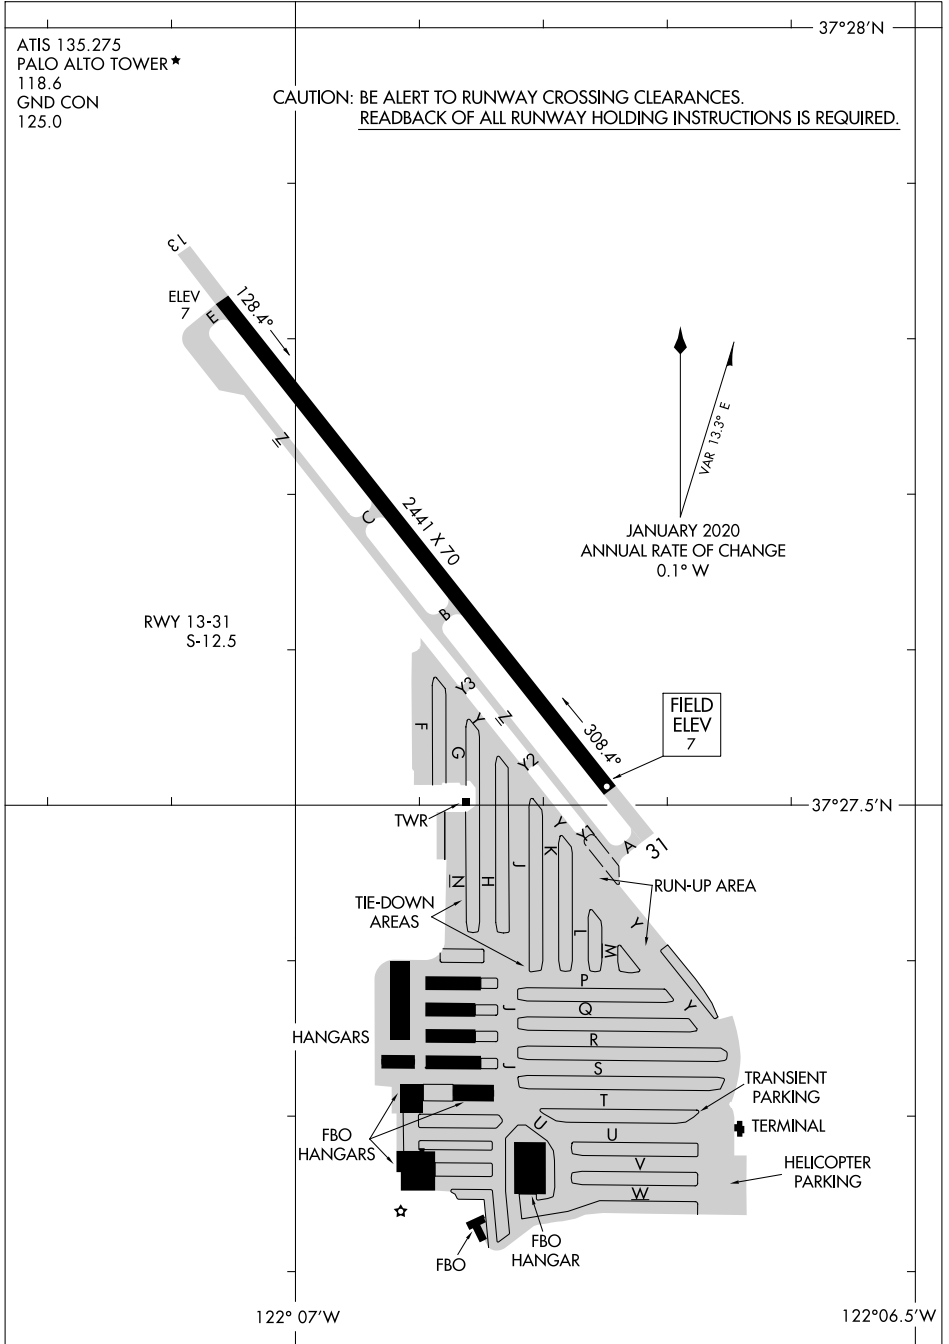

24137

AIRPORT DIAGRAM

AL-9216 (FAA)

PALO ALTO (P.A.O)
PALO ALTO, CALIFORNIA

37°28'N

ATIS 135.275
PALO ALTO TOWER ★
118.6
GND CON
125.0

CAUTION: BE ALERT TO RUNWAY CROSSING CLEARANCES.
READEBACK OF ALL RUNWAY HOLDING INSTRUCTIONS IS REQUIRED.

SW-2, 03 OCT 2024 to 31 OCT 2024

SW-2, 03 OCT 2024 to 31 OCT 2024

AIRPORT DIAGRAM

24137

PALO ALTO, CALIFORNIA
PALO ALTO (P.A.O)