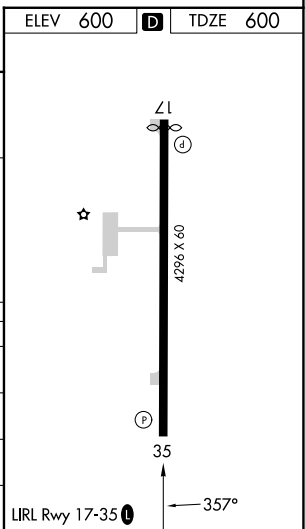

SC-1, 03 OCT 2024 to 31 OCT 2024

SC-1, 03 OCT 2024 to 31 OCT 2024