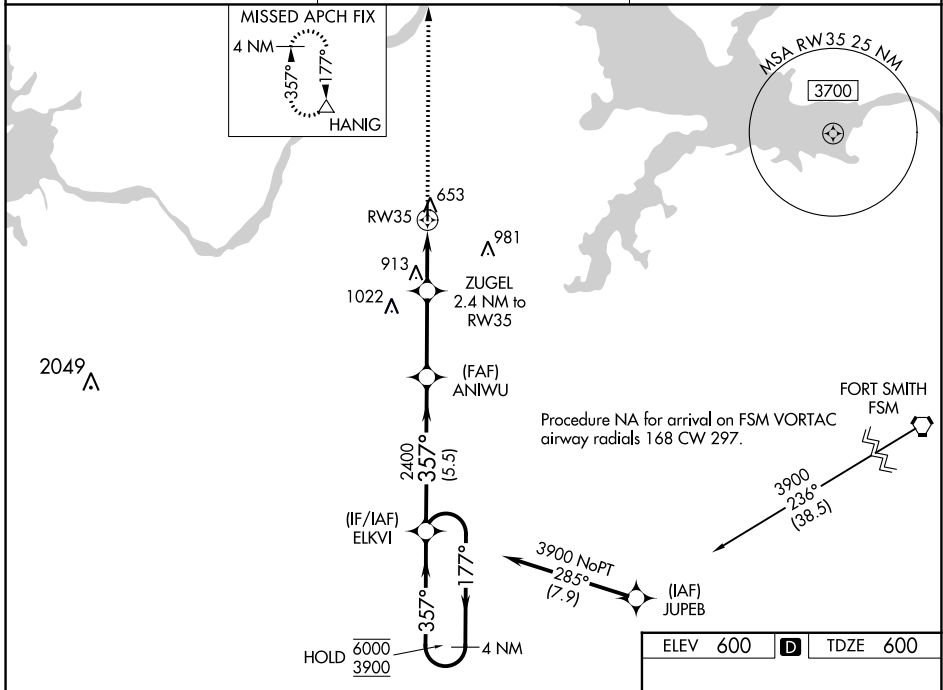

WAAS CH 82522 W35A	APP CRS 357°	Rwy Idg TDZE Apt Elev	4296 600 600
--	------------------------	-----------------------------	---

RNAV (GPS) RWY 35

STIGLER RGNL (GZL)

RNP APCH.	MISSED APPROACH: Climb to 3900 direct HANIG and hold.
-----------	---

AWOS-3PT 118.575	FORT WORTH CENTER 132.2 338.35	CTAF 122.9
----------------------------	--	----------------------

CATEGORY	A	B	C	D
LPV DA	850-1	250 (300-1)		NA
LNAV/VNAV DA	867-1	267 (300-1)		NA
LNAV MDA	1180-1	580 (600-1)		NA
C CIRCLING	1180-1	580 (600-1)		NA

SC-1, 03 OCT 2024 to 31 OCT 2024

SC-1, 03 OCT 2024 to 31 OCT 2024