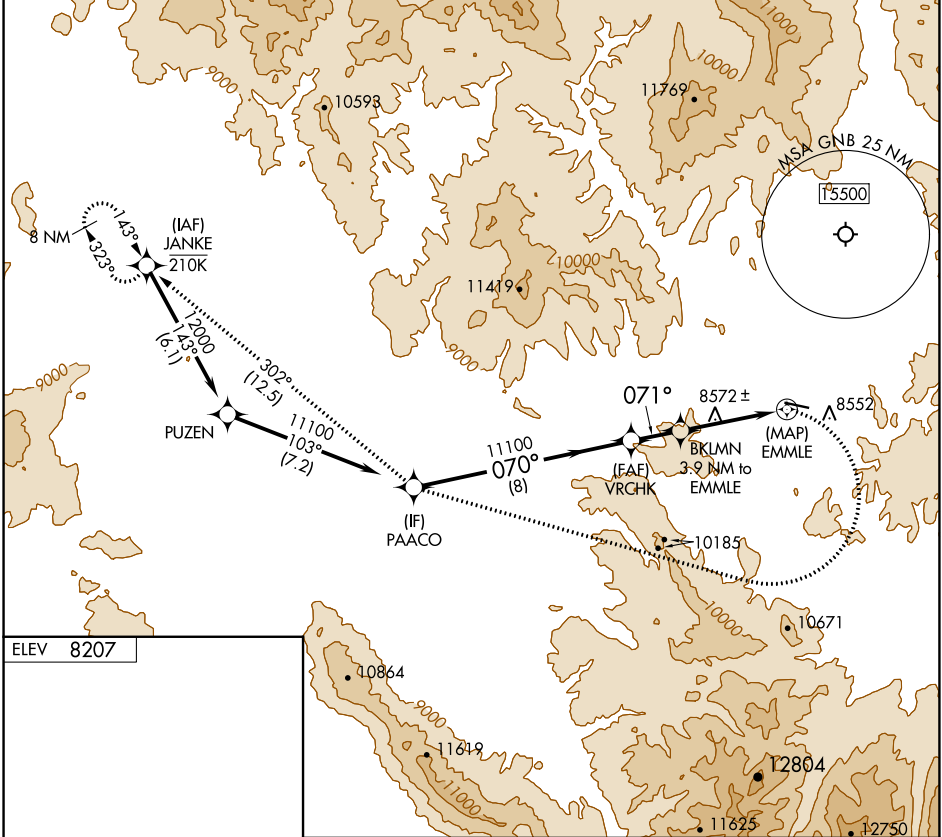

APP CRS 071°	Rwy Idg TDZE Apt Elev	N/A N/A 8207
------------------------	-----------------------------	---

RNAV (GPS)-C

GRANBY-GRAND COUNTY (GNB)

RNP APCH-GPS.

⚠ Circling Rwy 27 NA at night. Rwy 27 helicopter visibility reduction below 1 SM NA.

⚠ -24°C

MISSED APPROACH: (Do not exceed 165K until PAACO)
Immediate climbing right turn to 13000 direct PAACO
and on track 302° to JANKE and hold.

AWOS-3PT 119.925	DENVER CENTER 128.65 282.2	UNICOM 123.0 (CTAF) 0
----------------------------	--------------------------------------	---------------------------------

CATEGORY	A	B	C	D
C CIRCLING	10180-1¼ 1973 (2000-1¼)	10180-1½ 1973 (2000-1½)	10180-3 1973 (2000-3)	NA

SW-1, 03 OCT 2024 to 31 OCT 2024

SW-1, 03 OCT 2024 to 31 OCT 2024