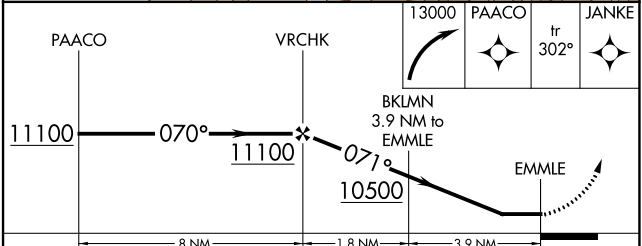

APP CRS 071°	Rwy Idg TDZE Apt Elev	N/A N/A 8207
------------------------	-----------------------------	---

RNAV (GPS)-C

GRANBY-GRAND COUNTY (GNB)

RNP APCH-GPS.

⚠ Circling Rwy 27 NA at night. Rwy 27 helicopter visibility reduction below 1 SM NA.

⚠ -24°C

MISSED APPROACH: (Do not exceed 165K until PAACO)
Immediate climbing right turn to 13000 direct PAACO
and on track 302° to JANKE and hold.

AWOS-3PT 119.925	DENVER CENTER 128.65 282.2	UNICOM 123.0 (CTAF) 0
----------------------------	--------------------------------------	---------------------------------

CATEGORY	A	B	C	D
C CIRCLING	10180-1¼ 1973 (2000-1¼)	10180-1½ 1973 (2000-1½)	10180-3 1973 (2000-3)	NA

SW-1, 03 OCT 2024 to 31 OCT 2024

SW-1, 03 OCT 2024 to 31 OCT 2024