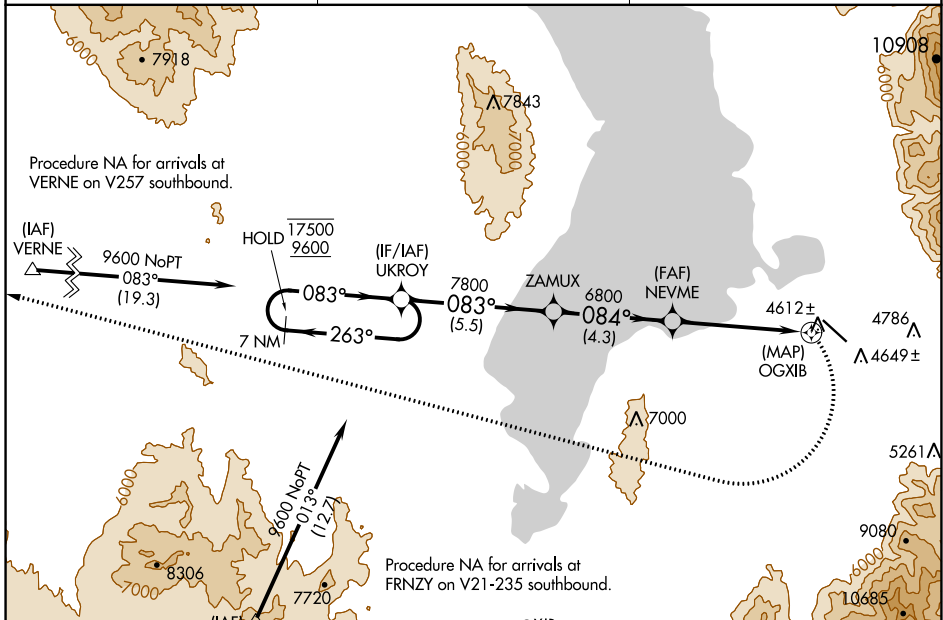

APP CRS 084°	Rwy Idg TDZE Apt Elev 4530	N/A N/A 4530
------------------------	--	---------------------------

RNAV (GPS)-A

SPANISH FORK MUNI/WOODHOUSE FLD (SPK)

RNP APCH-GPS.		MISSED APPROACH: (Do not exceed 185K until turn completion) Climbing right turn to 11500 direct VERNE and hold.
<p>When local altimeter setting not received, use Provo altimeter setting and increase all MDAs 20 feet.</p> <p>NA -21°C</p>		

AWOS-3PT 119.275	SALT LAKE CITY APP CON 118.85 233.7	CTAF 122.9
----------------------------	---	----------------------

SW-4, 03 OCT 2024 to 31 OCT 2024

SW-4, 03 OCT 2024 to 31 OCT 2024

CATEGORY	A	B	C	D
CIRCLING	6200-1¼ 1670 (1700-1¼)	6200-1½ 1670 (1700-1½)	6200-3 1670 (1700-3)	