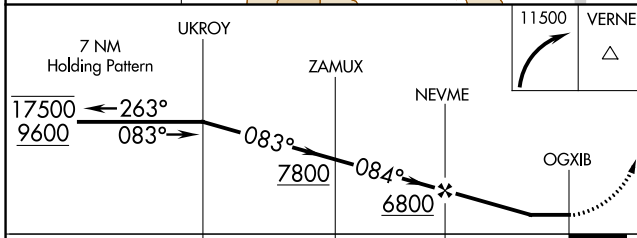

APP CRS 084°	Rwy Idg TDZE Apt Elev 4530	N/A N/A 4530
------------------------	--	---------------------------

RNAV (GPS)-A

SPANISH FORK MUNI/WOODHOUSE FLD (SPK)

RNP APCH-GPS.		MISSED APPROACH: (Do not exceed 185K until turn completion) Climbing right turn to 11500 direct VERNE and hold.
<p>When local altimeter setting not received, use Provo altimeter setting and increase all MDAs 20 feet.</p> <p>NA -21°C</p>		

AWOS-3PT 119.275	SALT LAKE CITY APP CON 118.85 233.7	CTAF 122.9
----------------------------	---	----------------------

SW-4, 03 OCT 2024 to 31 OCT 2024

SW-4, 03 OCT 2024 to 31 OCT 2024

CATEGORY	A	B	C	D
CIRCLING	6200-1¼ 1670 (1700-1¼)	6200-1½ 1670 (1700-1½)	6200-3 1670 (1700-3)	