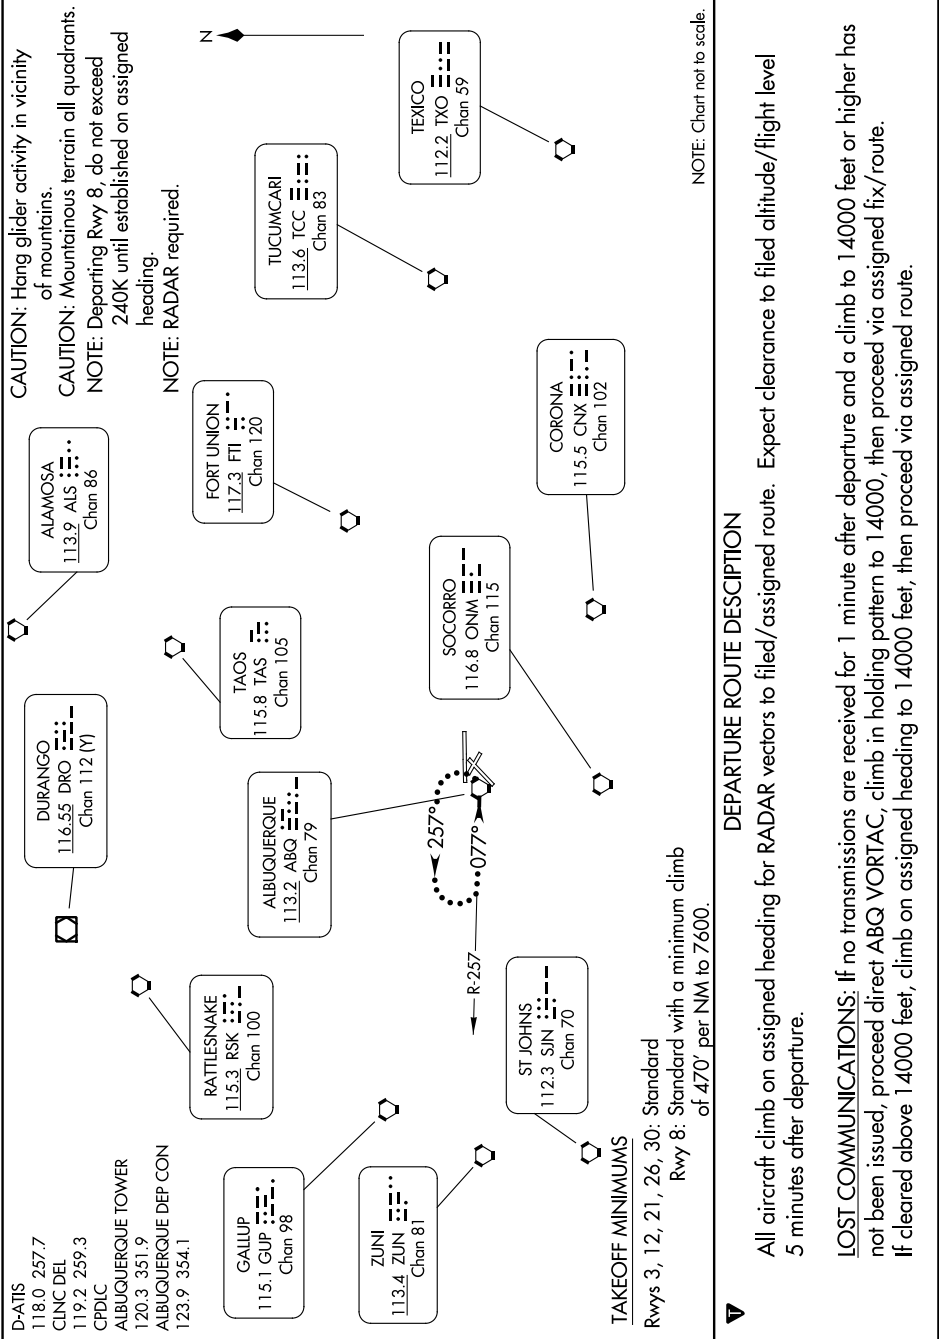

# ALBUQUERQUE THREE DEPARTURE

SW-1, 31 OCT 2024 to 28 NOV 2024

SW-1, 31 OCT 2024 to 28 NOV 2024