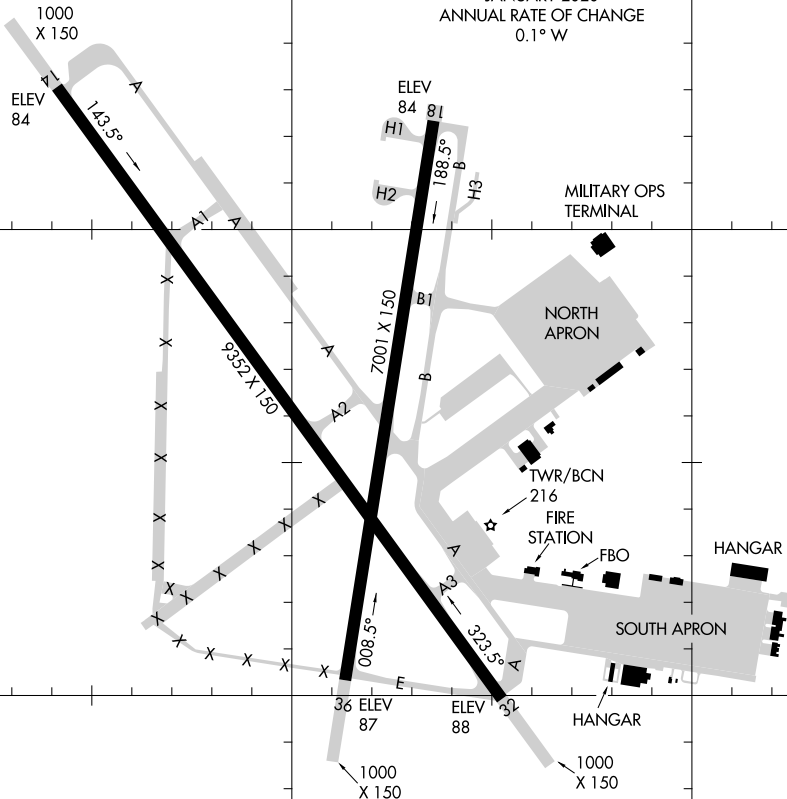

21280

AIRPORT DIAGRAM

AL-13 (FAA)

ALEXANDRIA INTL (AEX)
ALEXANDRIA, LOUISIANA

ASOS
123.975
ALEXANDRIA TOWER
127.35 269.2
GND CON
121.9 372.0
CLNC DEL
121.9

D

FIELD
ELEV
88

↑
↑
VAR 0.5° E
JANUARY 2020
ANNUAL RATE OF CHANGE
0.1° W

SC-4, 31 OCT 2024 to 28 NOV 2024

SC-4, 31 OCT 2024 to 28 NOV 2024

CAUTION: BE ALERT TO RUNWAY CROSSING CLEARANCES.
READBACK OF ALL RUNWAY HOLDING INSTRUCTIONS IS REQUIRED.

92°33.0'W

92°32.0'W

AIRPORT DIAGRAM