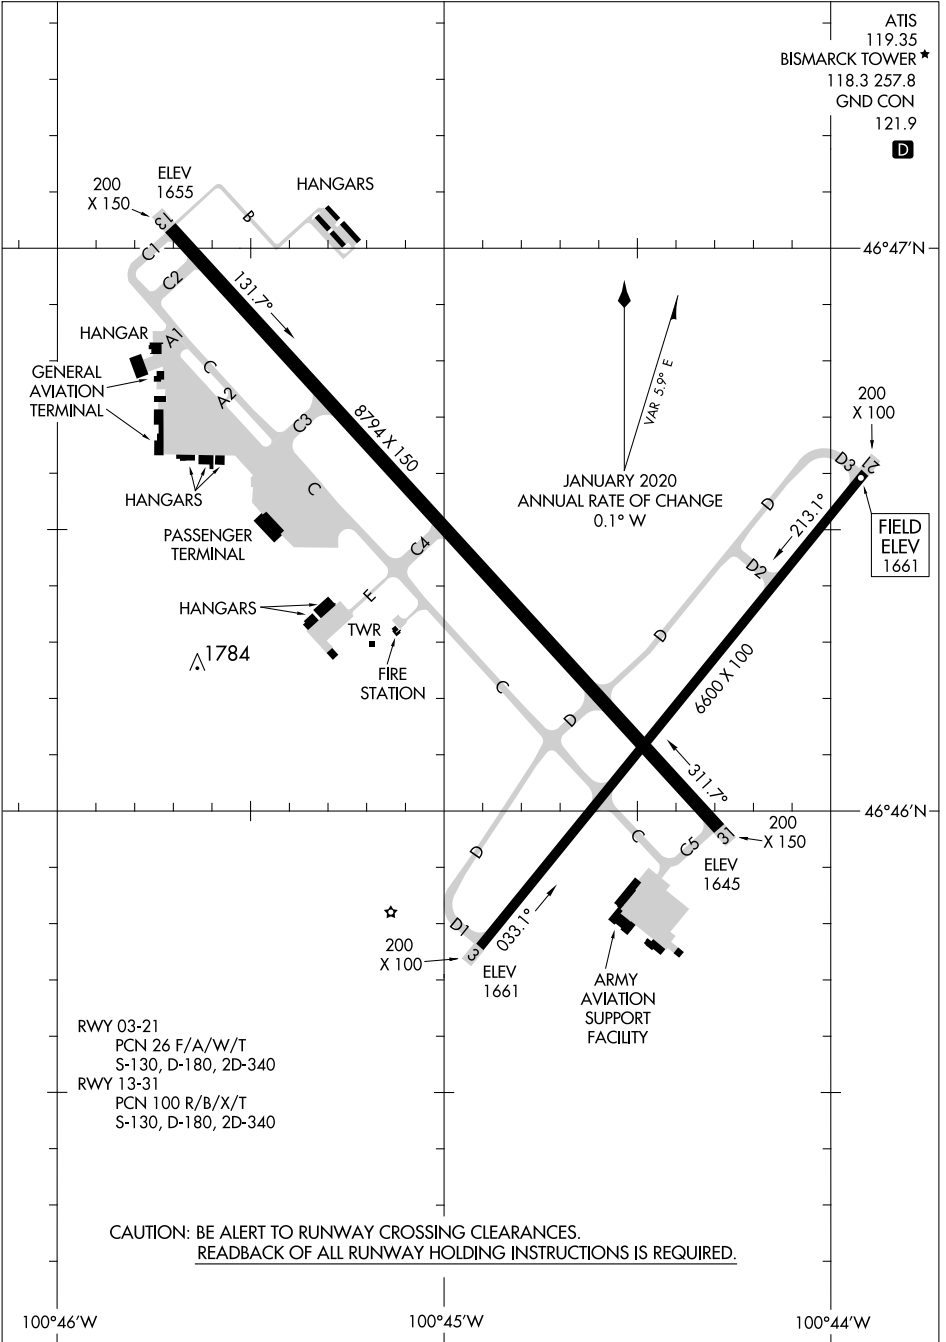

# AIRPORT DIAGRAM

AL-51 (FAA)

BISMARCK MUNI (BIS)  
BISMARCK, NORTH DAKOTA

ATIS 119.35  
 BISMARCK TOWER ★ 118.3 257.8  
 GND CON 121.9  
D

NC-1, 31 OCT 2024 to 28 NOV 2024

NC-1, 31 OCT 2024 to 28 NOV 2024

# AIRPORT DIAGRAM

BISMARCK, NORTH DAKOTA  
BISMARCK MUNI (BIS)