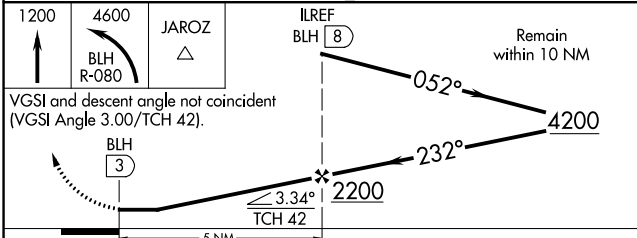

VORTAC BLH 117.4 Chan 121	APP CRS 232°	Rwy Idg TDZE 394 Apt Elev 397
---	------------------------	---

VOR/DME RWY 26

BLYTHE (BLH)

⚠ MISSED APPROACH: Climb to 1200 then climbing left turn to 4600 via BLH VORTAC R-080 to JAROZ/1.5 DME and hold.

ASOS 120.175	LOS ANGELES CENTER 128.15 285.6	UNICOM 122.8 (CTAF)
------------------------	---	-------------------------------

SW-3, 31 OCT 2024 to 28 NOV 2024

SW-3, 31 OCT 2024 to 28 NOV 2024

BLYTHE
117.4 BLH
Chan 121

CATEGORY	A	B	C	D
S-26	760-1	366 (400-1)		760-1¼ 366 (400-1¼)
CIRCLING	840-1 443 (500-1)	860-1 463 (500-1)	960-1½ 563 (600-1½)	1260-2¾ 863 (900-2¾)

MIRL Rwy 8-26 and 17-35