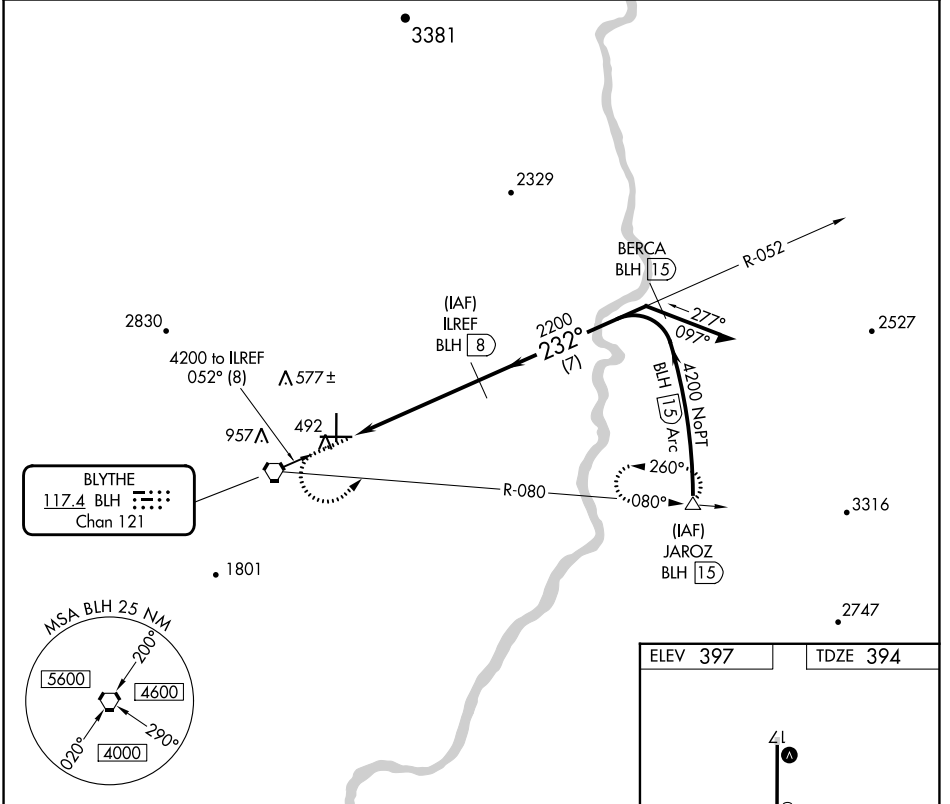

VORTAC BLH 117.4 Chan 121	APP CRS 232°	Rwy Idg TDZE 394 Apt Elev 397
---	------------------------	---

VOR/DME RWY 26

BLYTHE (BLH)

⚠ MISSED APPROACH: Climb to 1200 then climbing left turn to 4600 via BLH VORTAC R-080 to JAROZ/1.5 DME and hold.

ASOS 120.175	LOS ANGELES CENTER 128.15 285.6	UNICOM 122.8 (CTAF)
------------------------	---	-------------------------------

SW-3, 31 OCT 2024 to 28 NOV 2024

SW-3, 31 OCT 2024 to 28 NOV 2024

BLYTHE
117.4 BLH
Chan 121

CATEGORY	A	B	C	D
S-26	760-1	366 (400-1)		760-1¼ 366 (400-1¼)
CIRCLING	840-1 443 (500-1)	860-1 463 (500-1)	960-1½ 563 (600-1½)	1260-2¾ 863 (900-2¾)

MIRL Rwy 8-26 and 17-35