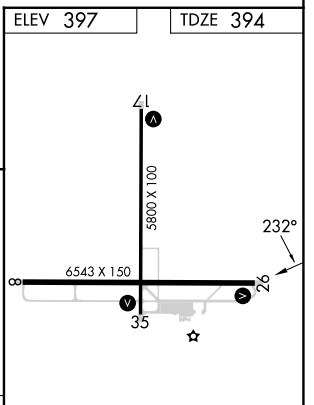

VORTAC BLH 117.4 Chan 121	APP CRS 232°	Rwy Idg TDZE 394 Apt Elev 397
---	------------------------	---

VOR/DME RWY 26

BLYTHE (BLH)

⚠ MISSED APPROACH: Climb to 1200 then climbing left turn to 4600 via BLH VORTAC R-080 to JAROZ/1.5 DME and hold.

CATEGORY	A	B	C	D
S-26	760-1	366 (400-1)		760-1¼ 366 (400-1¼)
CIRCLING	840-1 443 (500-1)	860-1 463 (500-1)	960-1½ 563 (600-1½)	1260-2¾ 863 (900-2¾)

MIRL Rwy 8-26 and 17-35