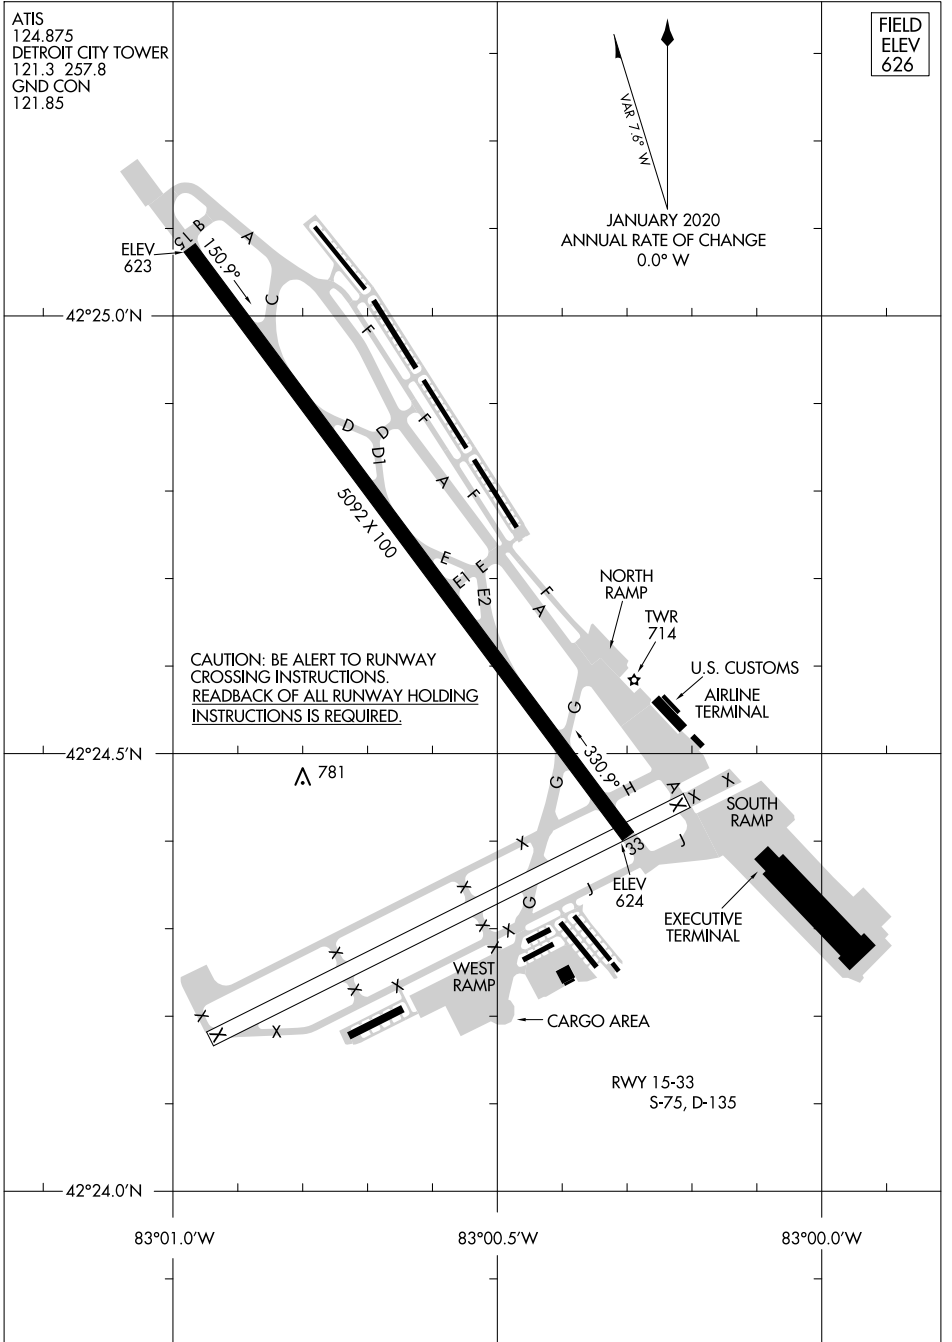

24305

AIRPORT DIAGRAM

AL-118 (FAA)

COLEMAN A YOUNG MUNI (D'E'T)

DETROIT, MICHIGAN

ATIS
 124.875
 DETROIT CITY TOWER
 121.3 257.8
 GND CON
 121.85

FIELD
 ELEV
 626

EC-1, 31 OCT 2024 to 28 NOV 2024

EC-1, 31 OCT 2024 to 28 NOV 2024

AIRPORT DIAGRAM

24305

DETROIT, MICHIGAN

COLEMAN A YOUNG MUNI (D'E'T)