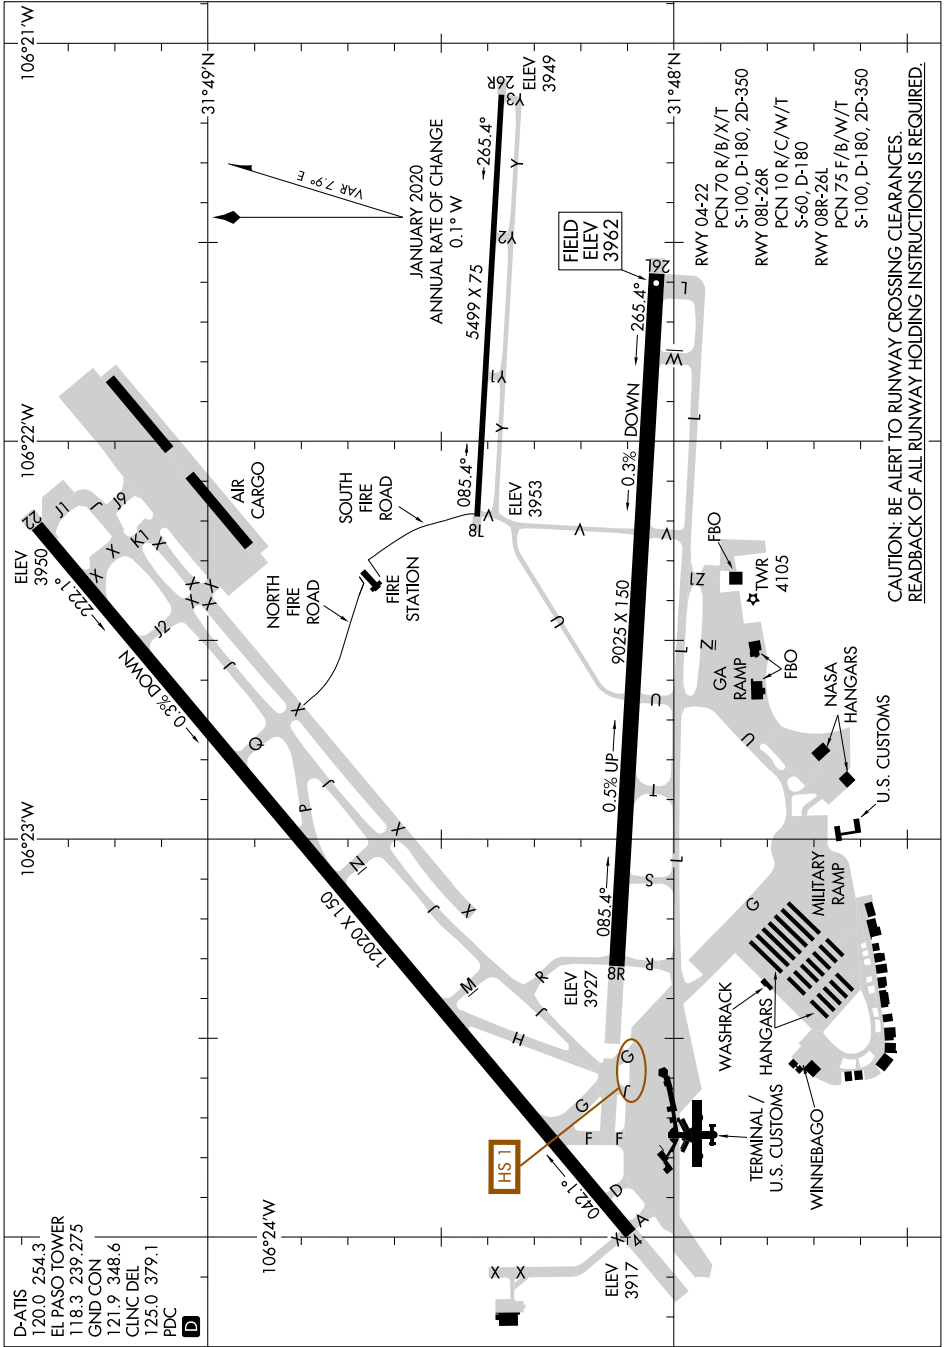

AIRPORT DIAGRAM

AL-134 (FAA)

EL PASO INTL (ELP)
EL PASO, TEXAS

SC-3, 31 OCT 2024 to 28 NOV 2024

CAUTION: BE ALERT TO RUNWAY CROSSING CLEARANCES.
READBACK OF ALL RUNWAY HOLDING INSTRUCTIONS IS REQUIRED.

SC-3, 31 OCT 2024 to 28 NOV 2024