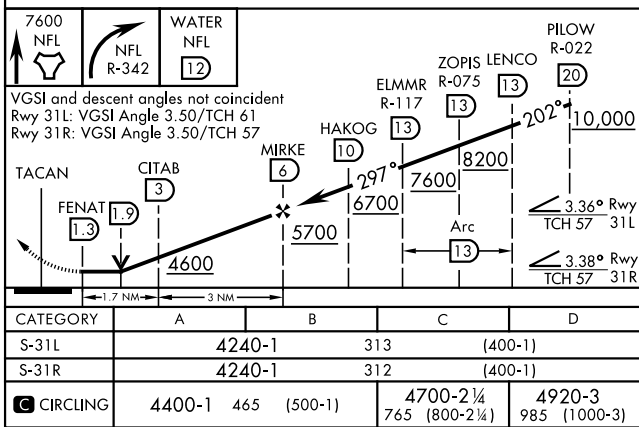

TACAN Y RWY 31L/R

TACAN NFL Chan 82	APCH CRS 297°	Rwy Idg 31L 14,001 TDZE 31L 3927 Arpt Elev 3935	31R 11,076 31R 3928
-----------------------------	-------------------------	--	--------------------------------------

AL-143 [USN] FALLON NAS (VAN VOORHIS FLD) (KNFL)

MISSED APPROACH: Climb direct NFL TACAN, then climbing right turn to 7600. Intercept NFL R-342 outbound to WATER and hold. Continue climb-in-hold to 7600.					
ATIS ★ 370.925	NAVY FALLON APP CON 120.85 360.2	NAVY FALLON TOWER ★ 119.25 340.2	GND CON 251.15	CLNC DEL 353.55	ASR/PAR

FALLON, NEVADA 39° 25'N-118° 42'W FALLON NAS (VAN VOORHIS FLD) (KNFL)

TACAN Y RWY 31L/R

SW-4, 31 OCT 2024 to 28 NOV 2024

SW-4, 31 OCT 2024 to 28 NOV 2024