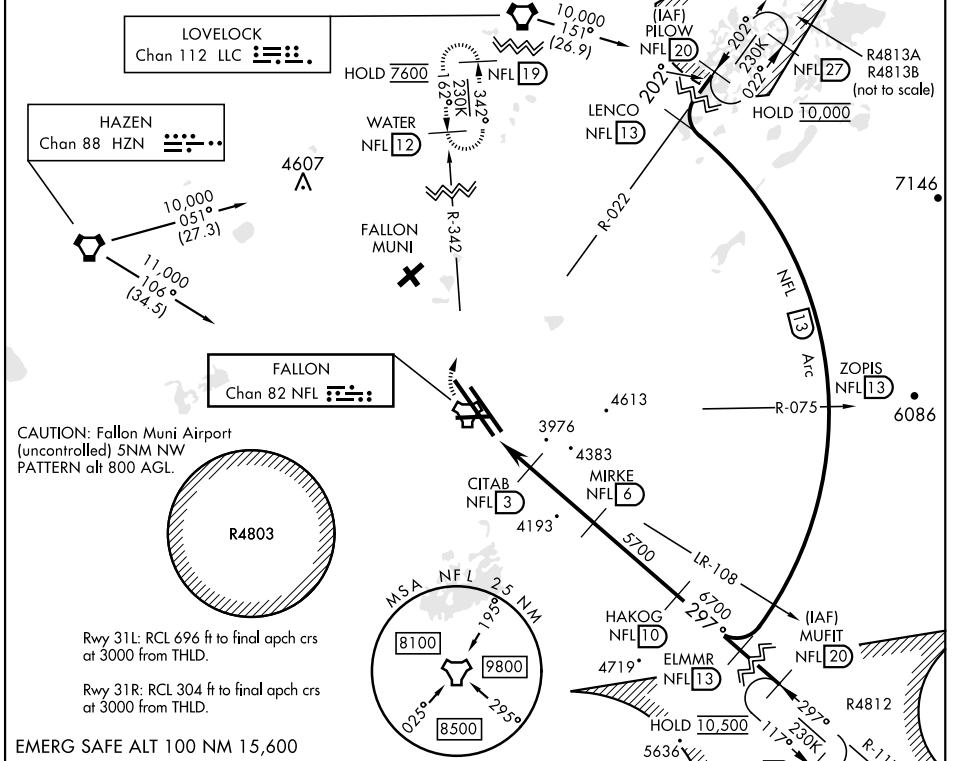

TACAN Y RWY 31L/R

TACAN NFL Chan 82	APCH CRS 297°	Rwy Idg 31L 14,001 TDZE 31L 3927 Arpt Elev 3935	31R 11,076 31R 3928
-----------------------------	-------------------------	--	--------------------------------------

AL-143 [USN] FALLON NAS (VAN VOORHIS FLD) (KNFL)

MISSED APPROACH: Climb direct NFL TACAN, then climbing right turn to 7600. Intercept NFL R-342 outbound to WATER and hold. Continue climb-in-hold to 7600.					
ATIS ★ 370.925	NAVY FALLON APP CON 120.85 360.2	NAVY FALLON TOWER ★ 119.25 340.2	GND CON 251.15	CLNC DEL 353.55	ASR/PAR

FALLON, NEVADA 39° 25'N-118° 42'W FALLON NAS (VAN VOORHIS FLD) (KNFL)

TACAN Y RWY 31L/R

SW-4, 31 OCT 2024 to 28 NOV 2024

SW-4, 31 OCT 2024 to 28 NOV 2024