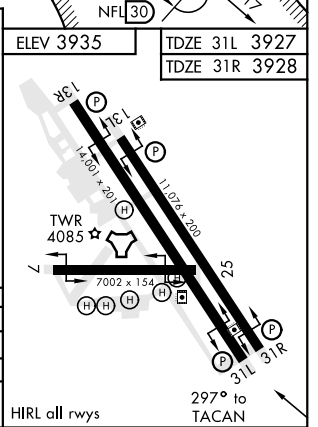

TACAN Y RWY 31L/R

TACAN NFL Chan 82	APCH CRS 297°	Rwy Idg 31L 14,001 TDZE 31L 3927 Arpt Elev 3935	31R 11,076 31R 3928
-----------------------------	-------------------------	--	--------------------------------------

AL-143 [USN] FALLON NAS (VAN VOORHIS FLD) (KNFL)

MISSED APPROACH: Climb direct NFL TACAN, then climbing right turn to 7600. Intercept NFL R-342 outbound to WATER and hold. Continue climb-in-hold to 7600.					
ATIS ★ 370.925	NAVY FALLON APP CON 120.85 360.2	NAVY FALLON TOWER ★ 119.25 340.2	GND CON 251.15	CLNC DEL 353.55	ASR/PAR

FALLON, NEVADA 39° 25'N-118° 42'W FALLON NAS (VAN VOORHIS FLD) (KNFL)

TACAN Y RWY 31L/R

SW-4, 31 OCT 2024 to 28 NOV 2024

SW-4, 31 OCT 2024 to 28 NOV 2024