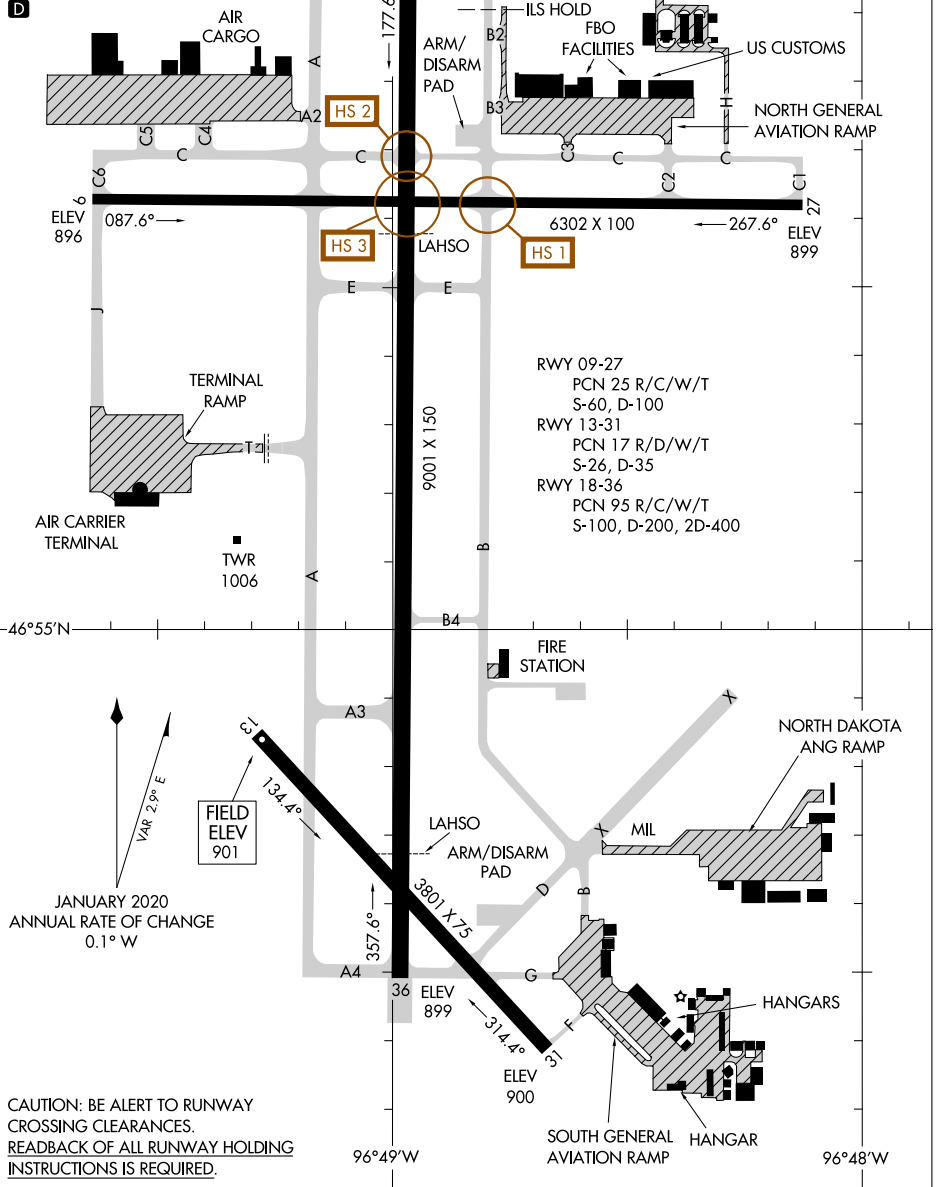

AIRPORT DIAGRAM

HECTOR INTL (F.A.R.)
FARGO, NORTH DAKOTA

AL-144 (FAA)

ATIS
124.5 379.2
FARGO TOWER
133.8 290.4
GND CON
121.9 348.6
CLNC DEL
121.9 348.6

NC-1, 31 OCT 2024 to 28 NOV 2024

NC-1, 31 OCT 2024 to 28 NOV 2024