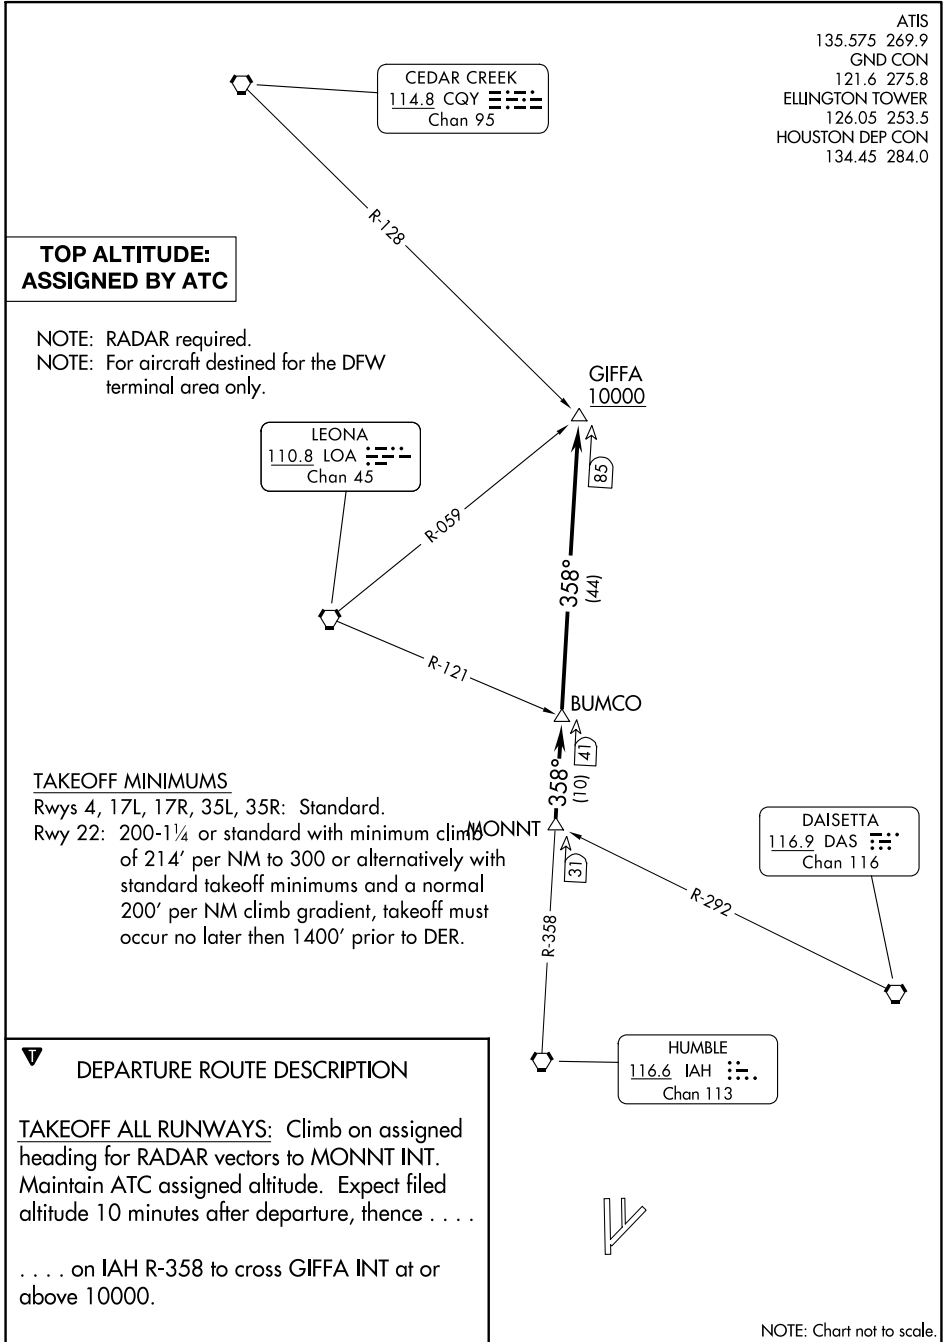

GIFFA ONE DEPARTURE

AL-197 (FAA)

ELLINGTON (EFD)
HOUSTON, TEXAS

ATIS
135.575 269.9
GND CON
121.6 275.8
ELLINGTON TOWER
126.05 253.5
HOUSTON DEP CON
134.45 284.0

SC-5, 31 OCT 2024 to 28 NOV 2024

SC-5, 31 OCT 2024 to 28 NOV 2024

NOTE: Chart not to scale.

GIFFA ONE DEPARTURE

HOUSTON, TEXAS
ELLINGTON (EFD)