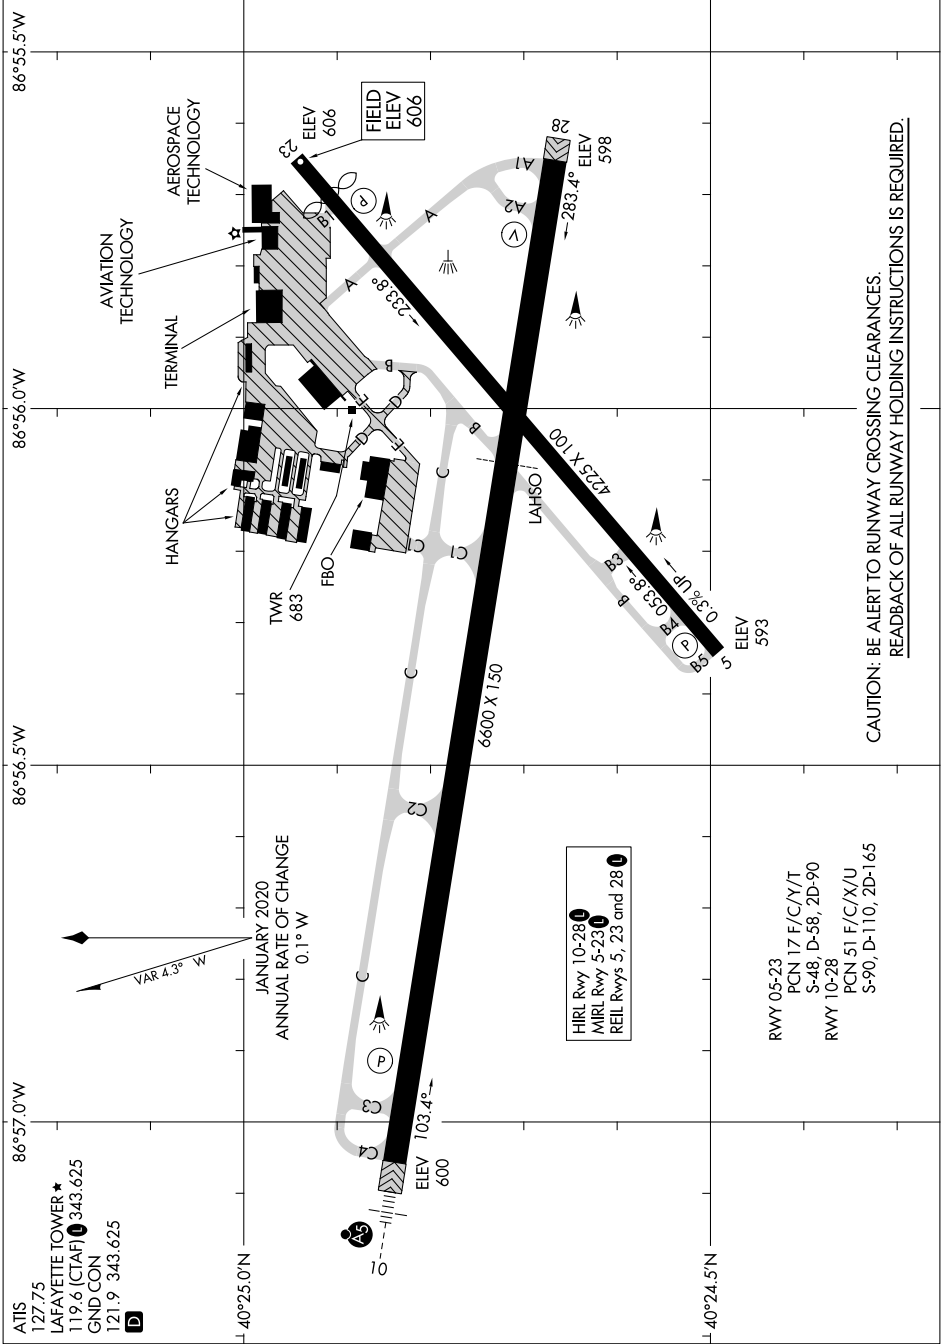

AIRPORT DIAGRAM

AL-220 (FAA)

PURDUE UNIVERSITY (LAF)
LAFAYETTE, INDIANA

EC-2, 31 OCT 2024 to 28 NOV 2024

CAUTION: BE ALERT TO RUNWAY CROSSING CLEARANCES.
READBACK OF ALL RUNWAY HOLDING INSTRUCTIONS IS REQUIRED.

AIRPORT DIAGRAM

LAFAYETTE, INDIANA
PURDUE UNIVERSITY (LAF)

EC-2, 31 OCT 2024 to 28 NOV 2024