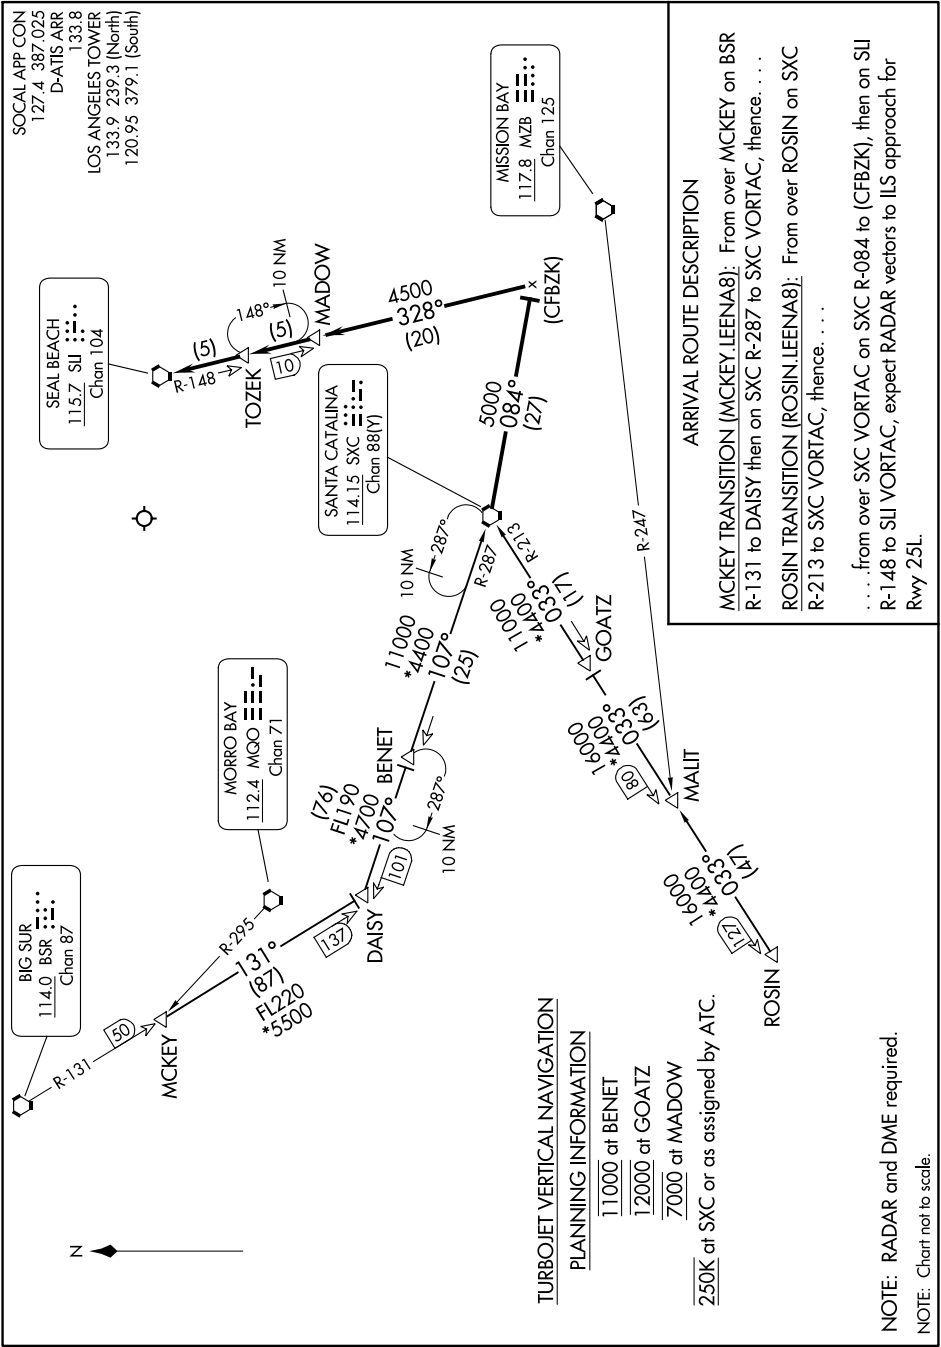

LEENA EIGHT ARRIVAL

SW-3, 31 OCT 2024 to 28 NOV 2024

SW-3, 31 OCT 2024 to 28 NOV 2024

LEENA EIGHT ARRIVAL

NOTE: RADAR and DME required.
NOTE: Chart not to scale.