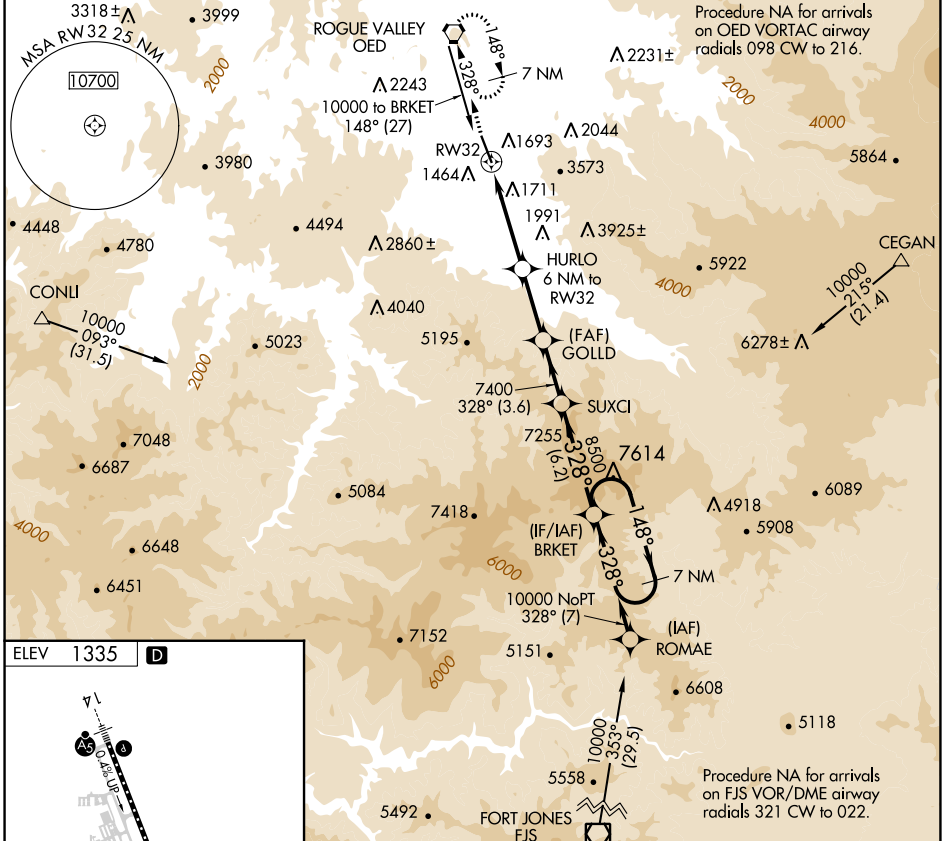

APP CRS	Rwy Idg	N/A
328°	TDZE	N/A
	Apt Elev	1335

RNAV (GPS)-D

ROGUE VALLEY INTL/MEDFORD (MFR)

RNP APCH.		MISSED APPROACH: Climb to 7800 direct OED VORTAC and hold, continue climb-in-hold to 7800.	
<p>Circling NA for Cats C and D northeast of Rwy 14-32.</p> <p>-3°C</p>			

ATIS	CASCADE APP CON *	MEDFORD TOWER *	GND CON	UNICOM
127.25	124.3 379.9	119.4 (CTAF) 257.8	121.8	122.95

CATEGORY	A	B	C	D
CIRCLING	3600-1¼ 2265 (2300-1¼)	3600-1½ 2265 (2300-1½)	3600-3	2265 (2300-3)

NW-1, 31 OCT 2024 to 28 NOV 2024

NW-1, 31 OCT 2024 to 28 NOV 2024