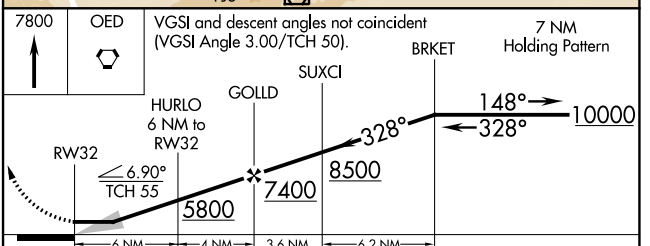

APP CRS	Rwy Idg	N/A
328°	TDZE	N/A
	Apt Elev	1335

RNAV (GPS)-D

ROGUE VALLEY INTL/MEDFORD (MFR)

RNP APCH.		MISSED APPROACH: Climb to 7800 direct OED VORTAC and hold, continue climb-in-hold to 7800.	
<p>Circling NA for Cats C and D northeast of Rwy 14-32.</p> <p>-3°C</p>			

ATIS	CASCADE APP CON *	MEDFORD TOWER *	GND CON	UNICOM
127.25	124.3 379.9	119.4 (CTAF) 257.8	121.8	122.95

CATEGORY	A	B	C	D
CIRCLING	3600-1¼ 2265 (2300-1¼)	3600-1½ 2265 (2300-1½)	3600-3	2265 (2300-3)

NW-1, 31 OCT 2024 to 28 NOV 2024