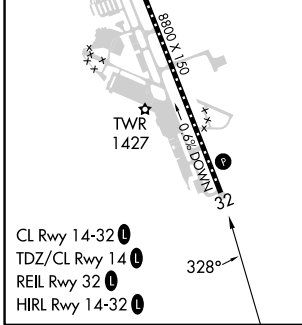

APP CRS	Rwy Idg	N/A
328°	TDZE	N/A
	Apt Elev	1335

RNAV (GPS)-D

ROGUE VALLEY INTL/MEDFORD (MFR)

RNP APCH.		MISSED APPROACH: Climb to 7800 direct OED VORTAC and hold, continue climb-in-hold to 7800.	
<p>Circling NA for Cats C and D northeast of Rwy 14-32.</p> <p>-3°C</p>			

ATIS	CASCADE APP CON *	MEDFORD TOWER *	GND CON	UNICOM
127.25	124.3 379.9	119.4 (CTAF) 257.8	121.8	122.95

CATEGORY	A	B	C	D
CIRCLING	3600-1¼ 2265 (2300-1¼)	3600-1½ 2265 (2300-1½)	3600-3	2265 (2300-3)

NW-1, 31 OCT 2024 to 28 NOV 2024