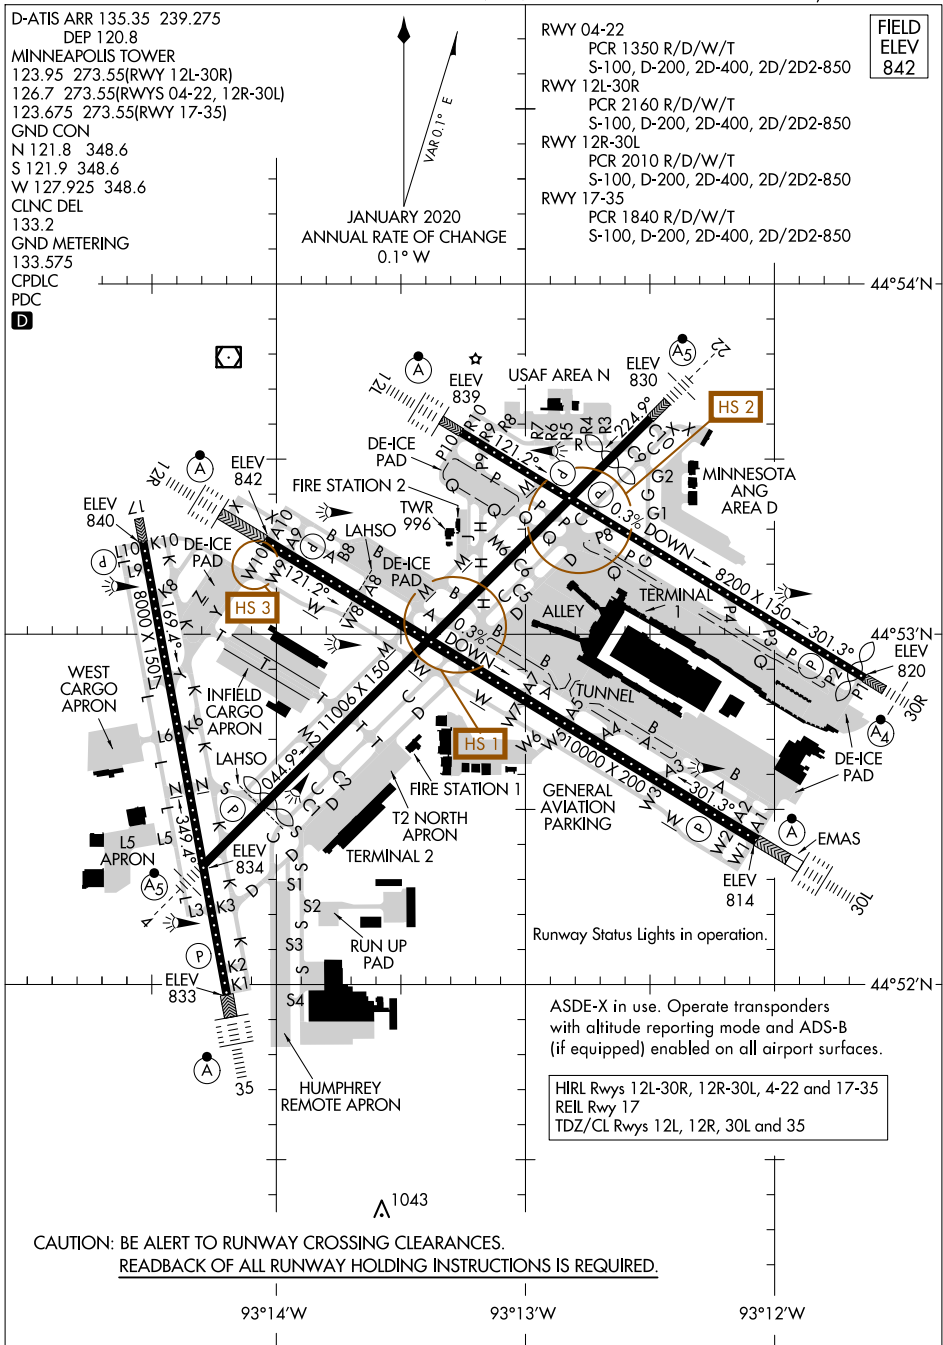

24305 **AIRPORT DIAGRAM** MINNEAPOLIS-ST PAUL INTL/WOLD-CHAMBERLAIN (MSP) AL-264 (FAA) MINNEAPOLIS, MINNESOTA

NC-1, 31 OCT 2024 to 28 NOV 2024

NC-1, 31 OCT 2024 to 28 NOV 2024

AIRPORT DIAGRAM MINNEAPOLIS, MINNESOTA MINNEAPOLIS-ST PAUL INTL/WOLD-CHAMBERLAIN (MSP) 24305