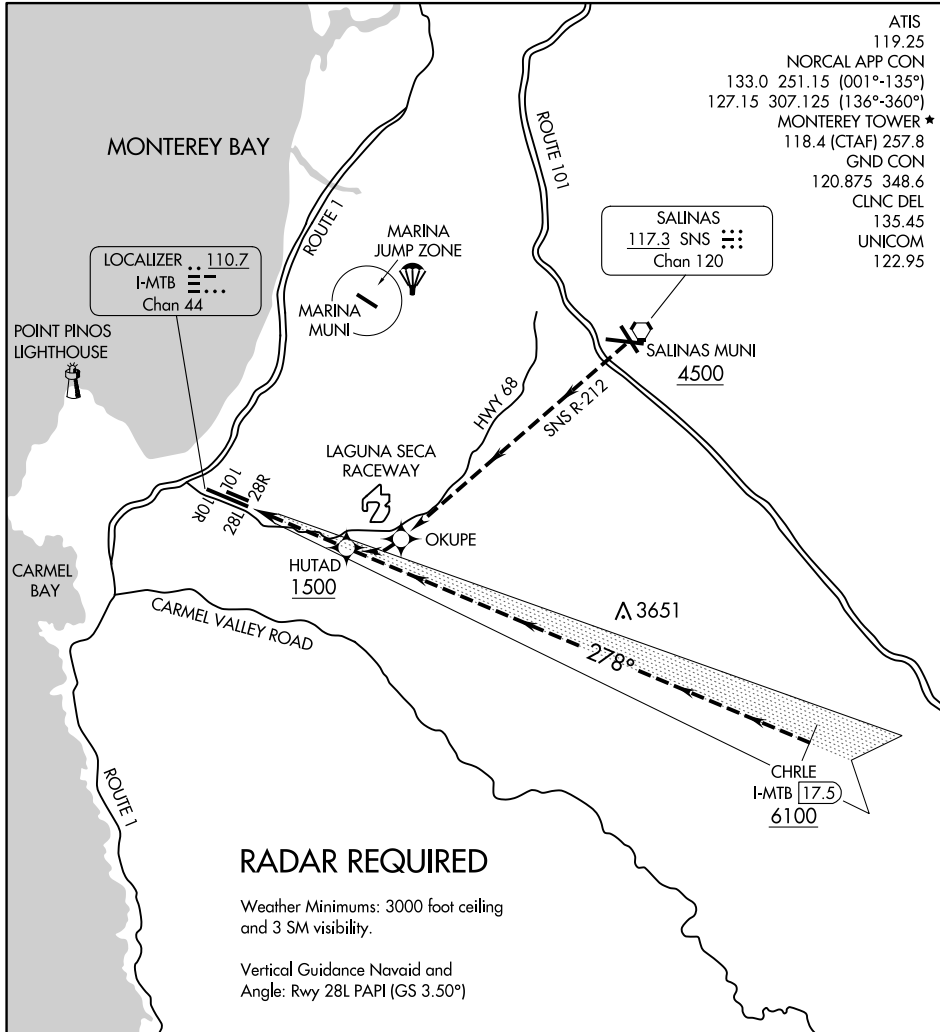

RACEWAY VISUAL RWY 28L

AL-271 (FAA)

MONTEREY RGNL (MRY)
MONTEREY, CALIFORNIA

SW-2, 31 OCT 2024 to 28 NOV 2024

SW-2, 31 OCT 2024 to 28 NOV 2024

1	2	3	4	5	6	7	8	9	10	11	12	13	14	15	16	17	18	19	20	21	22	23	24	25	26
---	---	---	---	---	---	---	---	---	----	----	----	----	----	----	----	----	----	----	----	----	----	----	----	----	----

RACEWAY VISUAL APPROACH RWY 28L

PROCEDURE NOT AUTHORIZED AT NIGHT.

From the east, proceed to Salinas Municipal Airport, then proceed southwest, remaining east of State Highway 68 until abeam Laguna Seca Raceway.
From the southeast, proceed from CHRLE on 278° course to HUTAD (1 mile south of Laguna Seca Raceway).

RACEWAY VISUAL RWY 28L

Amdt 1 31DEC20

36°35'N-121°51'W

MONTEREY, CALIFORNIA
MONTEREY RGNL (MRY)