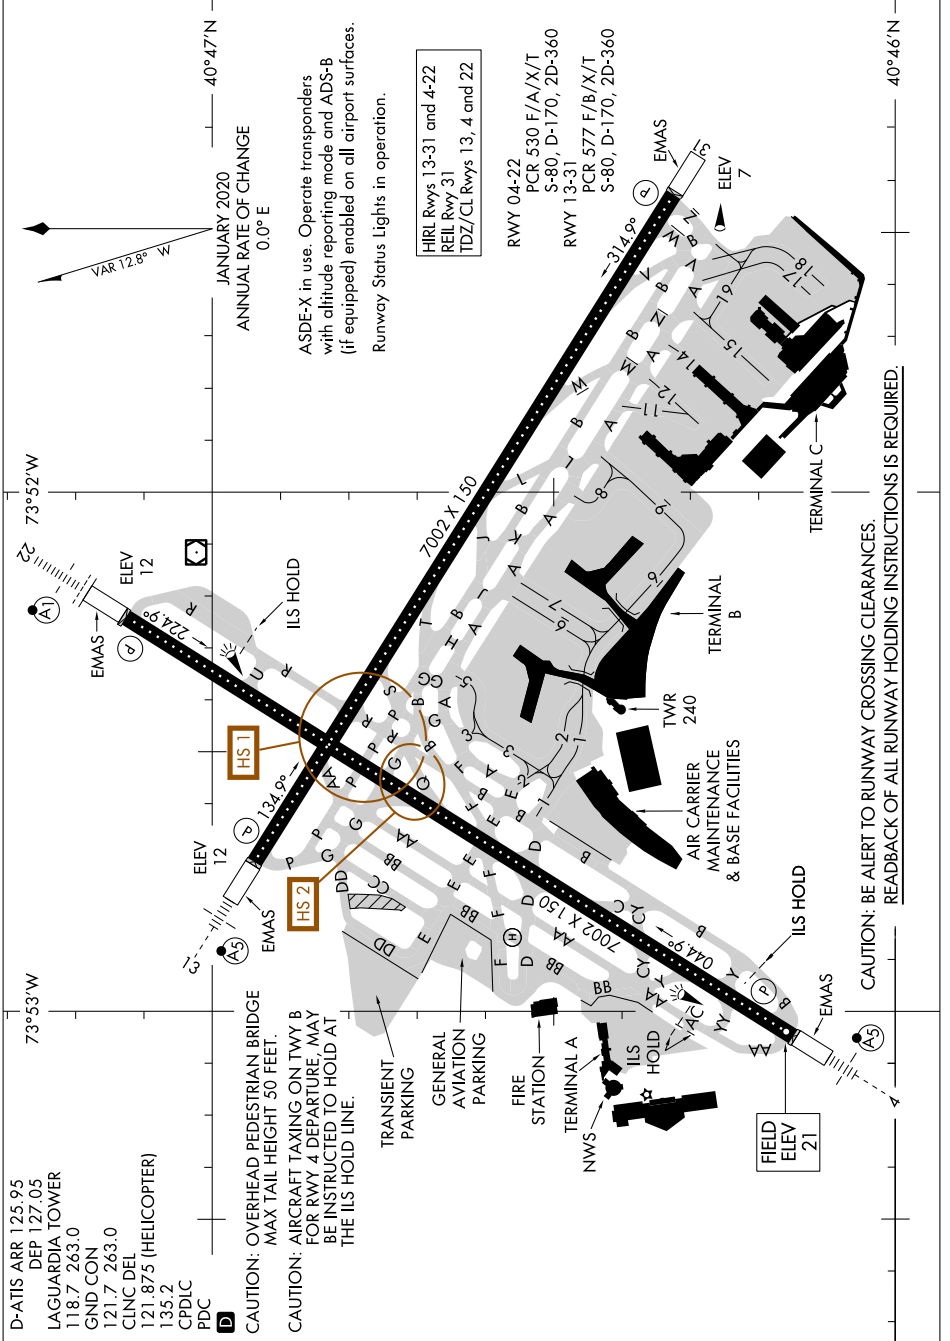

AIRPORT DIAGRAM

AL-289 (FAA)

LAGUARDIA (LGA)
NEW YORK, NEW YORK

NE-2, 31 OCT 2024 to 28 NOV 2024

CAUTION: BE ALERT TO RUNWAY CROSSING CLEARANCES.
READBACK OF ALL RUNWAY HOLDING INSTRUCTIONS IS REQUIRED.

AIRPORT DIAGRAM

NEW YORK, NEW YORK
LAGUARDIA (LGA)

NE-2, 31 OCT 2024 to 28 NOV 2024