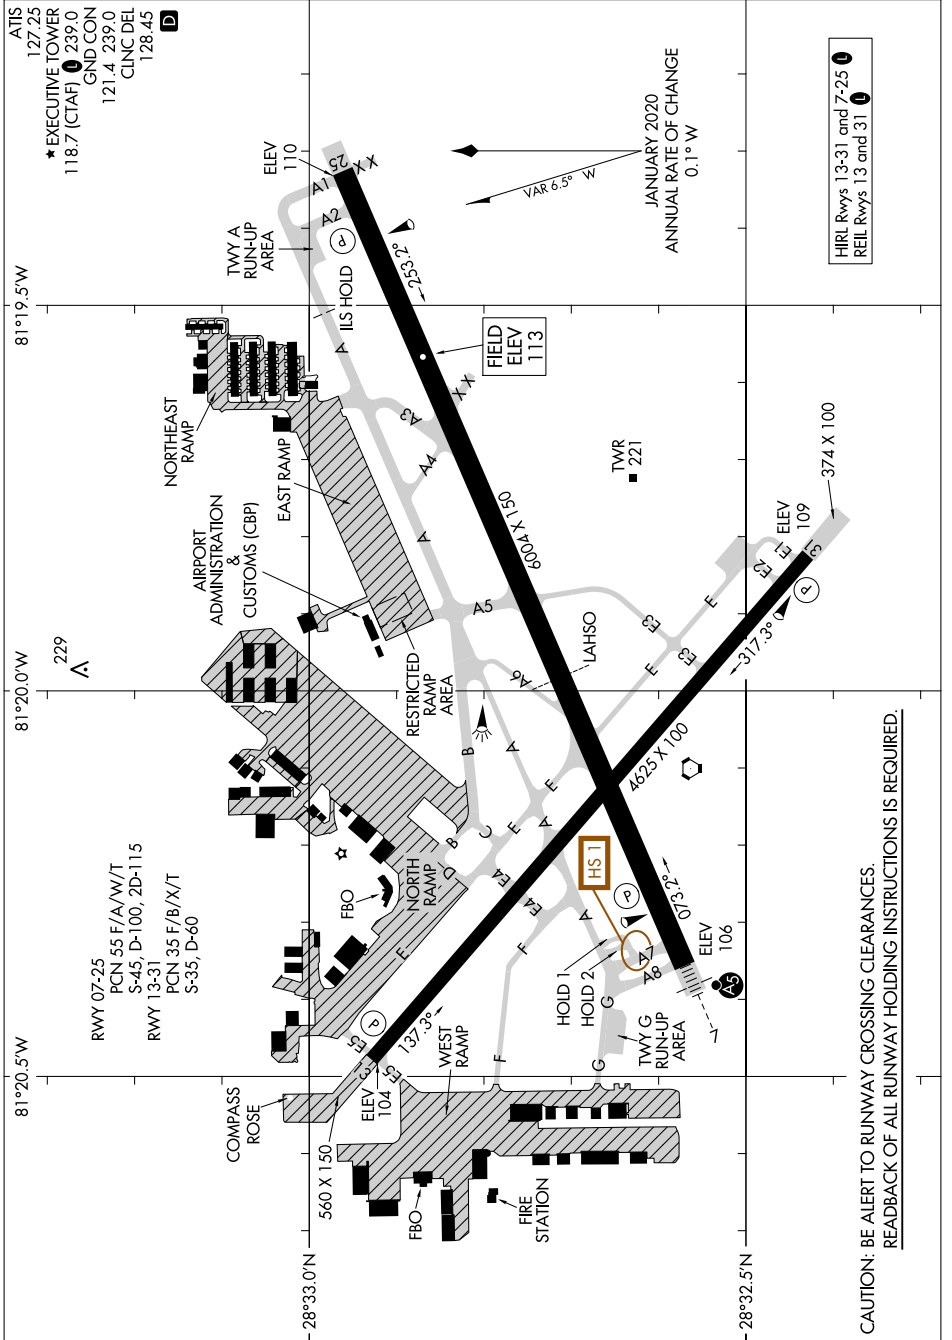

AIRPORT DIAGRAM

AL-305 (FAA)

EXEC (O.R.L.)
ORLANDO, FLORIDA

HIRL Rwy 13-31 and 7-25
REL Rwy 13 and 31

CAUTION: BE ALERT TO RUNWAY CROSSING CLEARANCES.
READBACK OF ALL RUNWAY HOLDING INSTRUCTIONS IS REQUIRED.

SE-3, 31 OCT 2024 to 28 NOV 2024

SE-3, 31 OCT 2024 to 28 NOV 2024

AIRPORT DIAGRAM

ORLANDO, FLORIDA
EXEC (O.R.L.)