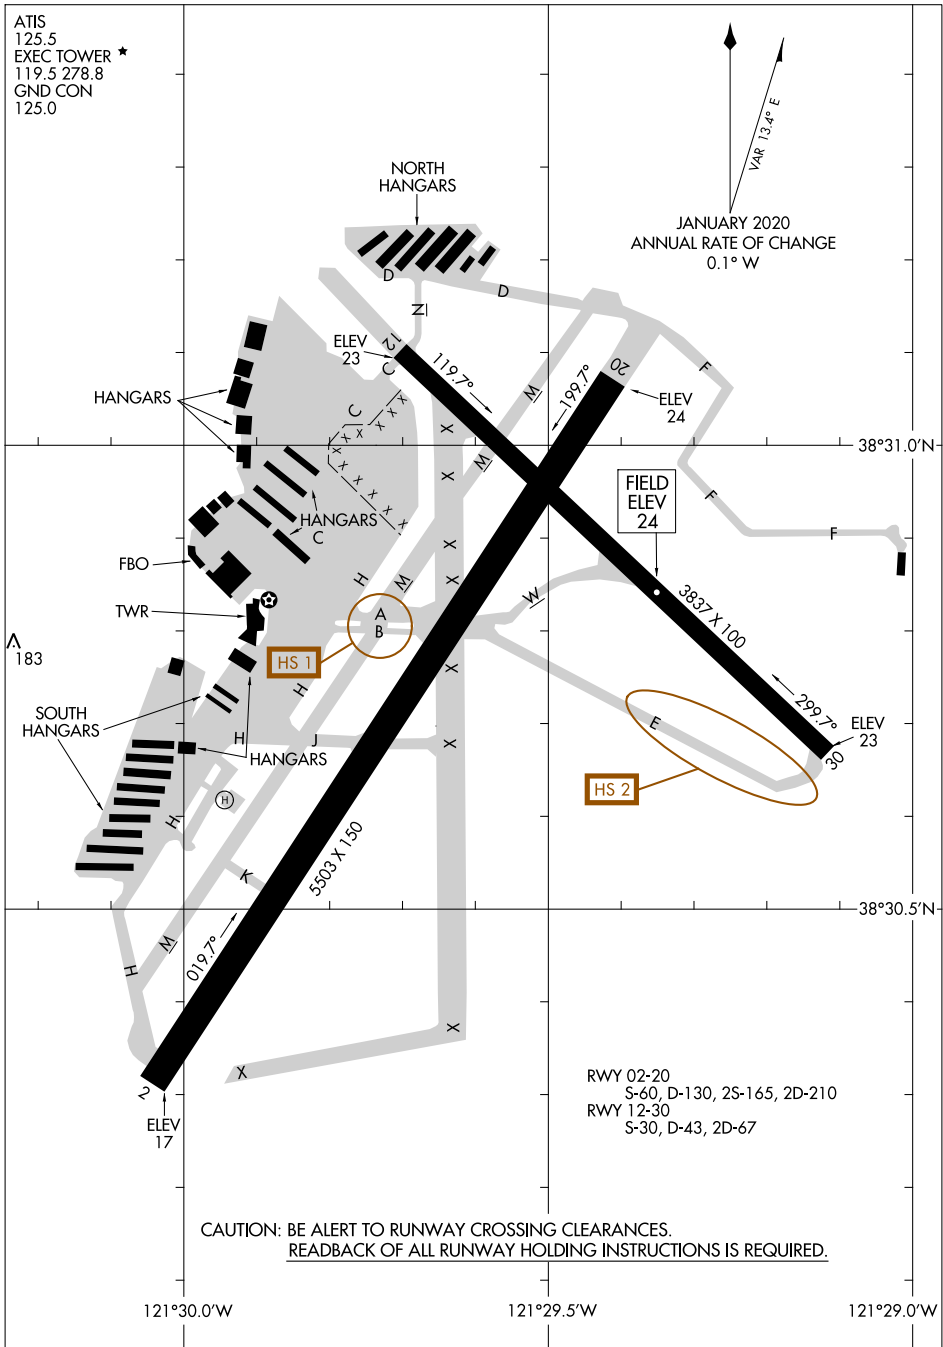

24193

AIRPORT DIAGRAM

AL-358 (FAA)

SACRAMENTO EXEC (SAC)
SACRAMENTO, CALIFORNIA

ATIS
125.5
EXEC TOWER ★
119.5 278.8
GND CON
125.0

VAR 13.4° E
JANUARY 2020
ANNUAL RATE OF CHANGE
0.1° W

SW-2, 31 OCT 2024 to 28 NOV 2024

SW-2, 31 OCT 2024 to 28 NOV 2024

AIRPORT DIAGRAM

24193

SACRAMENTO, CALIFORNIA
SACRAMENTO EXEC (SAC)