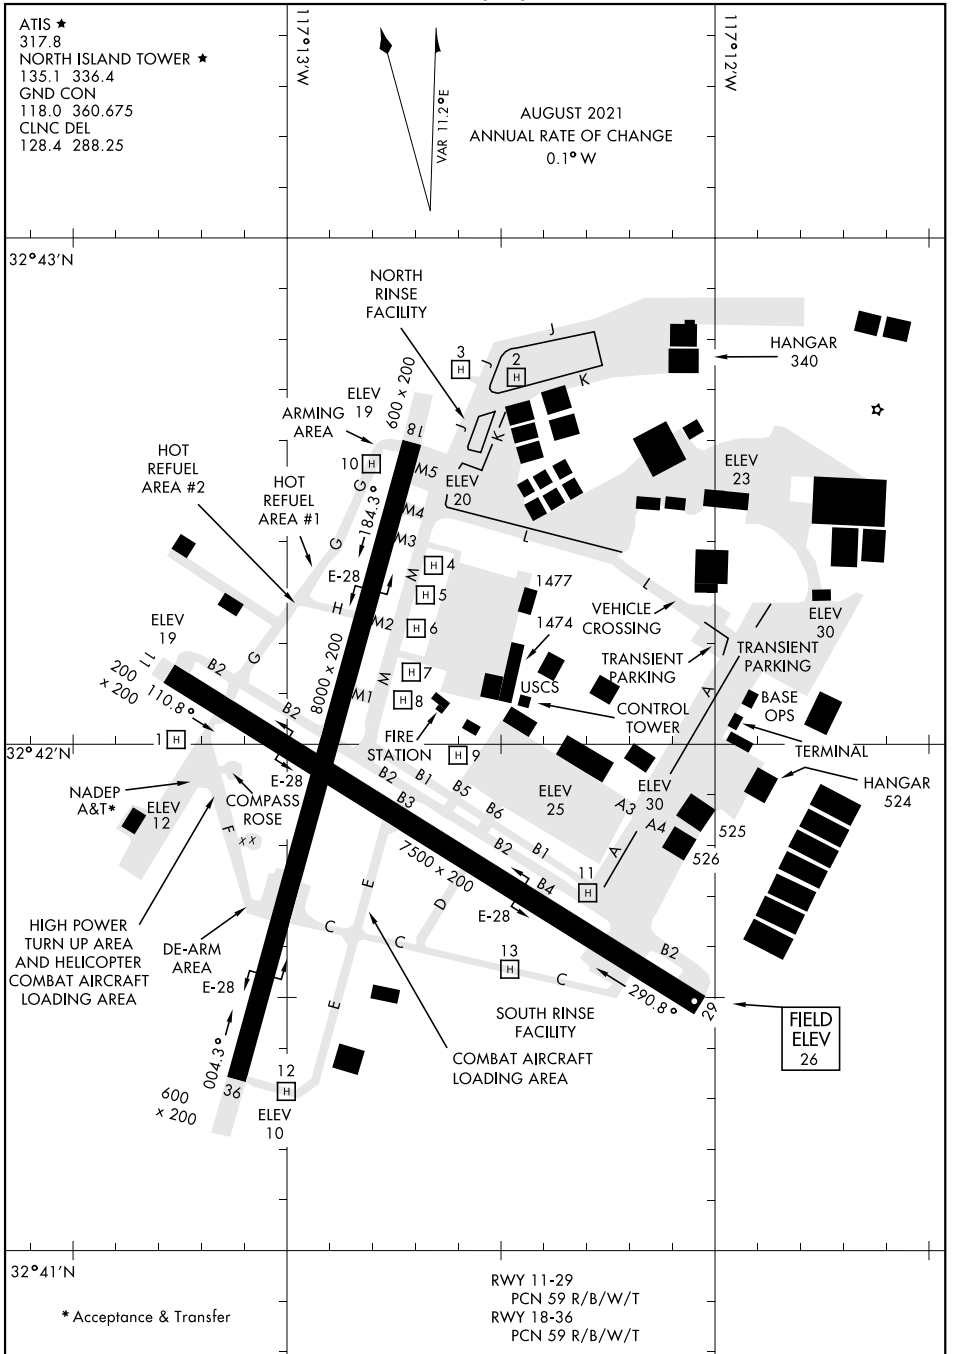

AIRPORT DIAGRAM

AL-374 [USN]

SW-3, 31 OCT 2024 to 28 NOV 2024

SW-3, 31 OCT 2024 to 28 NOV 2024

AIRPORT DIAGRAM

* Acceptance & Transfer