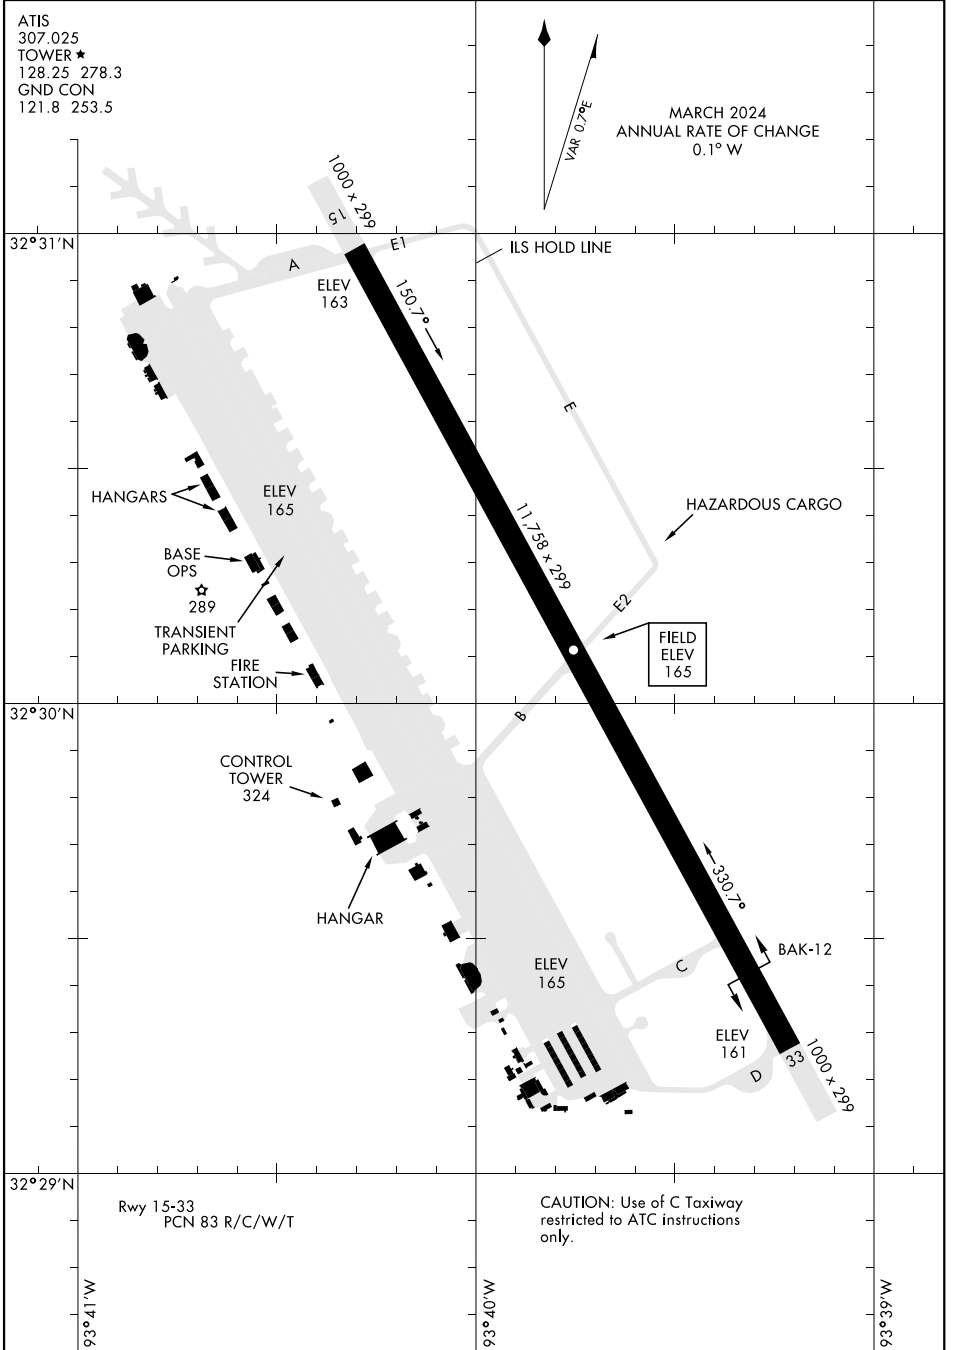

24081

# AIRPORT DIAGRAM

[USAF]

BARKSDALE AFB (KBAD)

BOSSIER CITY, LOUISIANA

ATIS  
 307.025  
 TOWER ★  
 128.25 278.3  
 GND CON  
 121.8 253.5

MARCH 2024  
 ANNUAL RATE OF CHANGE  
 0.1° W

SC-4, 31 OCT 2024 to 28 NOV 2024

SC-4, 31 OCT 2024 to 28 NOV 2024

Rwy 15-33  
 PCN 83 R/C/W/T

CAUTION: Use of C Taxiway  
 restricted to ATC instructions  
 only.

# AIRPORT DIAGRAM

BOSSIER CITY, LOUISIANA

BARKSDALE AFB (KBAD)