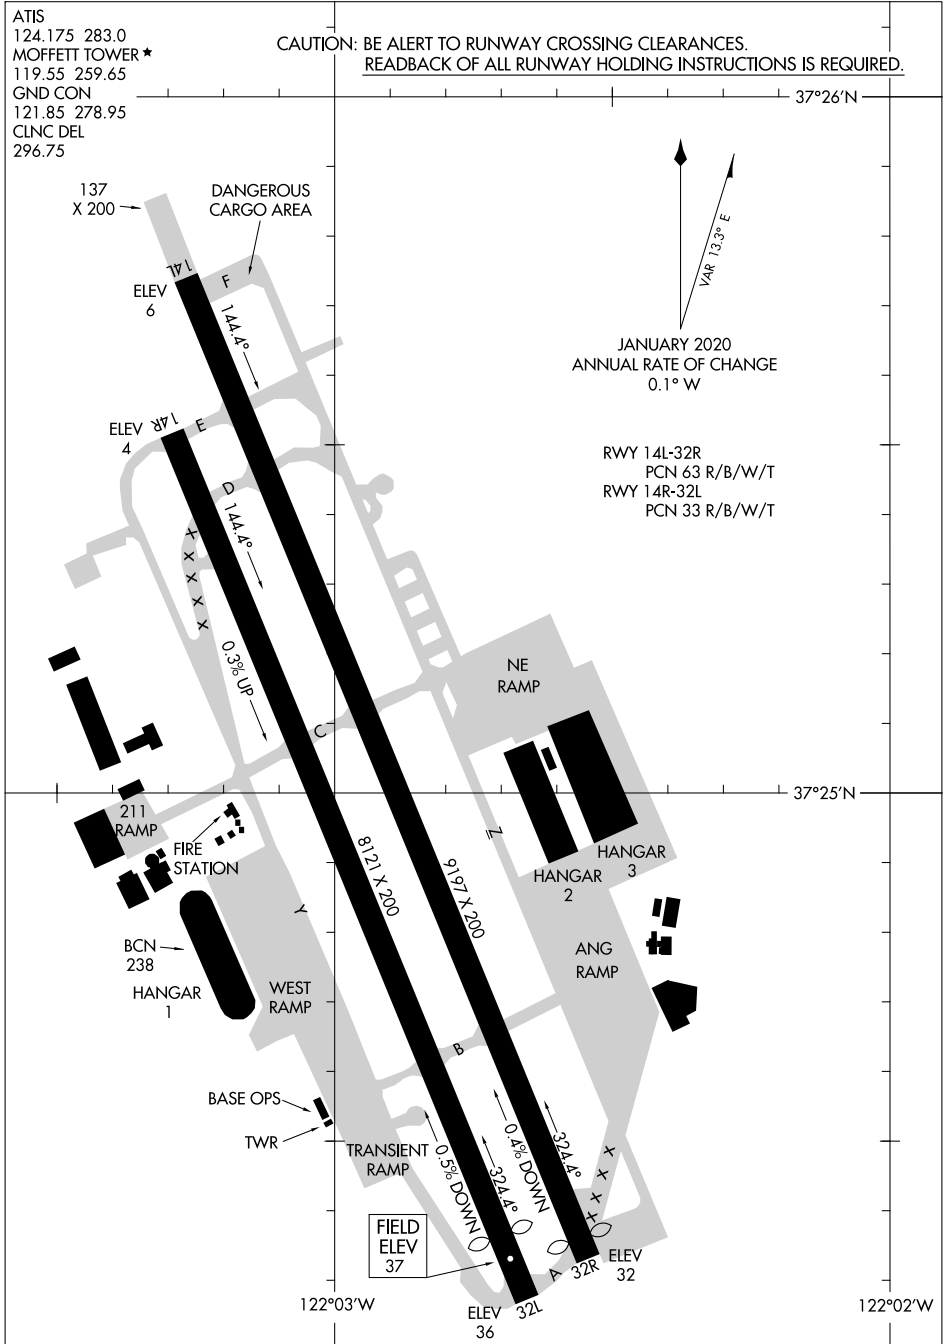

22307

AIRPORT DIAGRAM

MOFFETT FEDERAL AIRFIELD (NTUQ)
MOUNTAIN VIEW, CALIFORNIA

AL-410 (FAA)

ATIS
124.175 283.0
MOFFETT TOWER ★
119.55 259.65
GND CON
121.85 278.95
CINC DEL
296.75

CAUTION: BE ALERT TO RUNWAY CROSSING CLEARANCES.
READBACK OF ALL RUNWAY HOLDING INSTRUCTIONS IS REQUIRED.

SW-2, 31 OCT 2024 to 28 NOV 2024

SW-2, 31 OCT 2024 to 28 NOV 2024

AIRPORT DIAGRAM

22307

MOUNTAIN VIEW, CALIFORNIA
MOFFETT FEDERAL AIRFIELD (NTUQ)