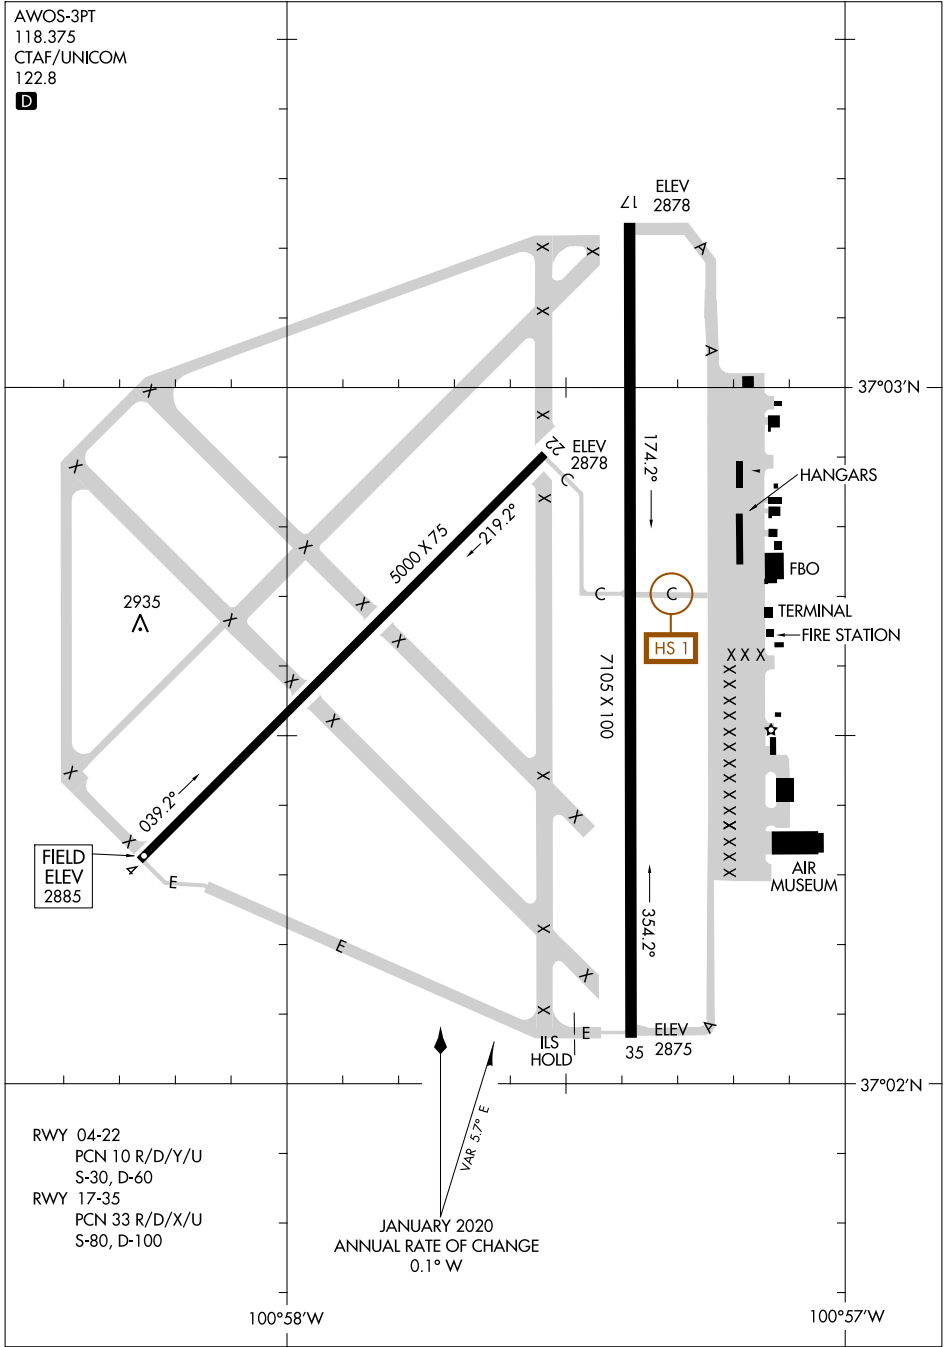

22251

AIRPORT DIAGRAM

AL-498 (FAA)

LIBERAL MID-AMERICA RGNL (LBL)
LIBERAL, KANSAS

AWOS-3PT
118.375
CTAF/UNICOM
122.8

NC-2, 31 OCT 2024 to 28 NOV 2024

NC-2, 31 OCT 2024 to 28 NOV 2024

FIELD
ELEV
2885

2935
Λ

5000 X 75
← 219.2°

039.2°

HS 1

7105 X 100

ELEV 2878

ELEV 2878

ELEV 2875

35

354.2°

174.2°

JANUARY 2020
ANNUAL RATE OF CHANGE
0.1° W

RWY 04-22
PCN 10 R/D/Y/U
S-30, D-60

RWY 17-35
PCN 33 R/D/X/U
S-80, D-100

100°58'W

100°57'W

AIRPORT DIAGRAM

22251

LIBERAL, KANSAS
LIBERAL MID-AMERICA RGNL (LBL)