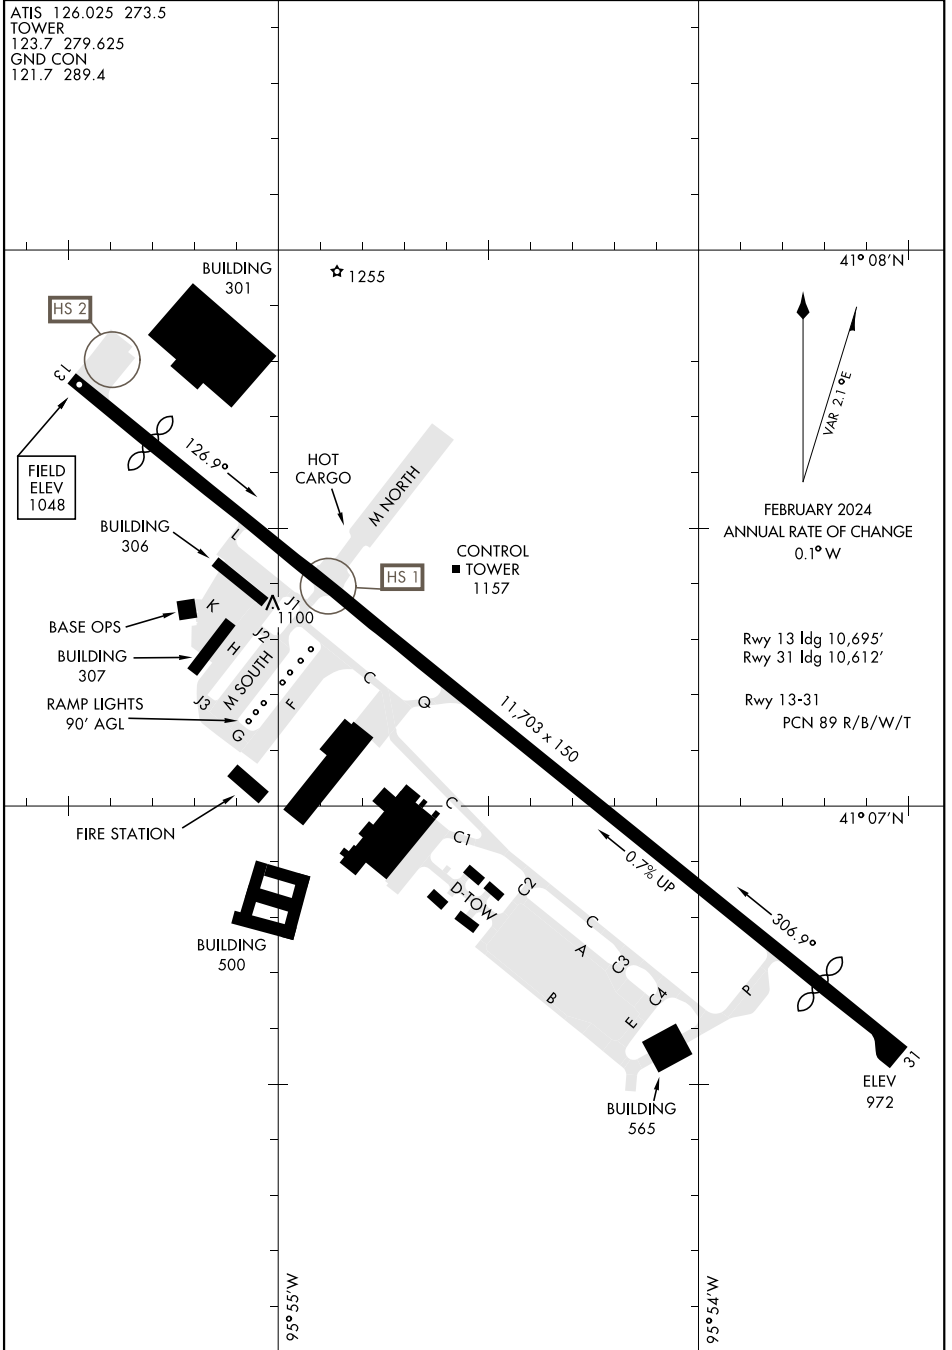

AIRPORT DIAGRAM

[USAF]

OFFUTT AFB (KOFF)

OMAHA, NEBRASKA

ATIS 126.025 273.5
 TOWER 123.7 279.625
 GND CON 121.7 289.4

NC-2, 31 OCT 2024 to 28 NOV 2024

NC-2, 31 OCT 2024 to 28 NOV 2024

AIRPORT DIAGRAM

OMAHA, NEBRASKA
OFFUTT AFB (KOFF)