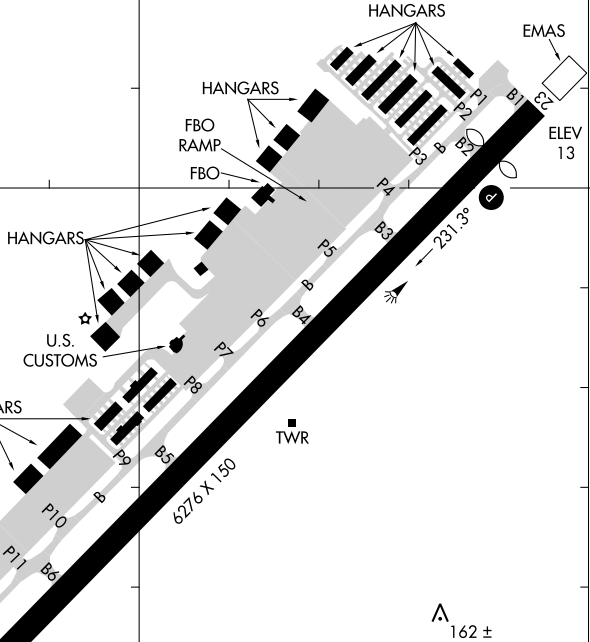

23334

AIRPORT DIAGRAM

AL-560 (FAA)

BOCA RATON (BCT)
BOCA RATON, FLORIDA

AWOS-3
121.125
BOCA RATON TOWER ★
118.425 (CTAF) ①
GND CON
121.8
CLNC DEL
121.8

D

FIELD
ELEV
13

26°23.0' N

MIRL Rwy 5-23 ①
REIL Rwys 5 and 23 ②

26°22.5' N

EMAS
5
B9
B8
ELEV
11

RWY 05-23
PCN 32 F/A/X/T
S-66, D-95

JANUARY 2020
ANNUAL RATE OF CHANGE
0.1° W

CAUTION: BE ALERT TO RUNWAY CROSSING CLEARANCES.
REDBACK OF ALL RUNWAY HOLDING INSTRUCTIONS IS REQUIRED.

80°06.5' W

80°06.0' W

AIRPORT DIAGRAM

23334

BOCA RATON, FLORIDA
BOCA RATON (BCT)

SE-3, 31 OCT 2024 to 28 NOV 2024

SE-3, 31 OCT 2024 to 28 NOV 2024