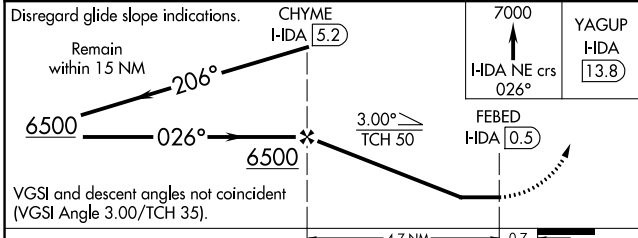

LOC/DME I-HDA 111.1 Chan 48	APP CRS 026°	Rwy Idg TDZE Apt Elev	9002 4744 4744
--	------------------------	-----------------------------	---

LOC BC RWY 3

IDAHO FALLS RGNL (IDA)

DME required.		MISSED APPROACH: Climb to 7000 on I-HDA localizer NE course 026° to YAGUP/I-HDA 13.8 DME and hold.				
ATIS 135.325	SALT LAKE CENTER 128.35 239.25	IDAHO FALLS TOWER * 118.5 (CTAF) 0 257.8	GND CON 121.7	CLNC DEL 121.7	GCO 121.725	UNICOM 122.95

CATEGORY	A	B	C	D	E
S-LOC 3	5080-1 336 (400-1)				
CIRCLING	5200-1 456 (500-1)	5300-1 556 (600-1)	5400-1¼ 656 (700-1¾)	5420-2¼ 676 (700-2¼)	5420-2½ 676 (700-2½)

NW-1, 31 OCT 2024 to 28 NOV 2024

NW-1, 31 OCT 2024 to 28 NOV 2024