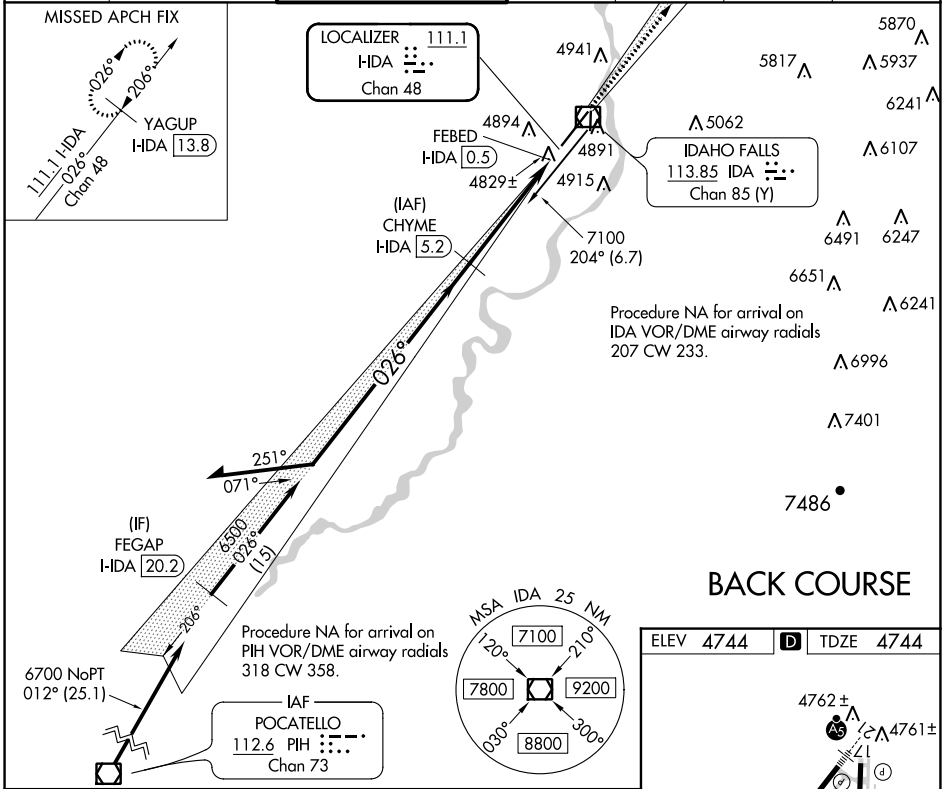

LOC/DME I-HDA 111.1 Chan 48	APP CRS 026°	Rwy Idg TDZE Apt Elev	9002 4744 4744
--	------------------------	-----------------------------	---

LOC BC RWY 3

IDAHO FALLS RGNL (IDA)

DME required.		MISSED APPROACH: Climb to 7000 on I-HDA localizer NE course 026° to YAGUP/I-HDA 13.8 DME and hold.				
ATIS 135.325	SALT LAKE CENTER 128.35 239.25	IDAHO FALLS TOWER * 118.5 (CTAF) 0 257.8	GND CON 121.7	CLNC DEL 121.7	GCO 121.725	UNICOM 122.95

CATEGORY	A	B	C	D	E
S-LOC 3	5080-1 336 (400-1)				
CIRCLING	5200-1 456 (500-1)	5300-1 556 (600-1)	5400-1¼ 656 (700-1¾)	5420-2¼ 676 (700-2¼)	5420-2½ 676 (700-2½)

NW-1, 31 OCT 2024 to 28 NOV 2024

NW-1, 31 OCT 2024 to 28 NOV 2024