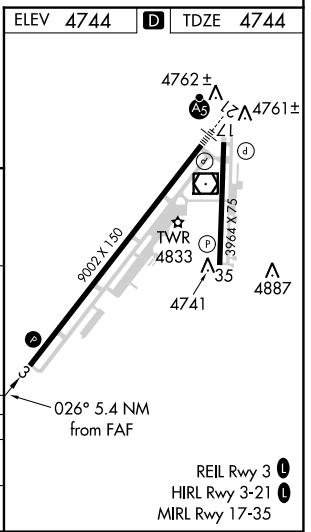

LOC/DME I-HDA 111.1 Chan 48	APP CRS 026°	Rwy Idg TDZE Apt Elev	9002 4744 4744
--	------------------------	-----------------------------	---

LOC BC RWY 3

IDAHO FALLS RGNL (IDA)

DME required.		MISSED APPROACH: Climb to 7000 on I-HDA localizer NE course 026° to YAGUP/I-HDA 13.8 DME and hold.				
ATIS 135.325	SALT LAKE CENTER 128.35 239.25	IDAHO FALLS TOWER * 118.5 (CTAF) 0 257.8	GND CON 121.7	CLNC DEL 121.7	GCO 121.725	UNICOM 122.95

CATEGORY	A	B	C	D	E
S-LOC 3	5080-1 336 (400-1)				
CIRCLING	5200-1 456 (500-1)	5300-1 556 (600-1)	5400-1¼ 656 (700-1¾)	5420-2¼ 676 (700-2¼)	5420-2½ 676 (700-2½)

NW-1, 31 OCT 2024 to 28 NOV 2024

NW-1, 31 OCT 2024 to 28 NOV 2024