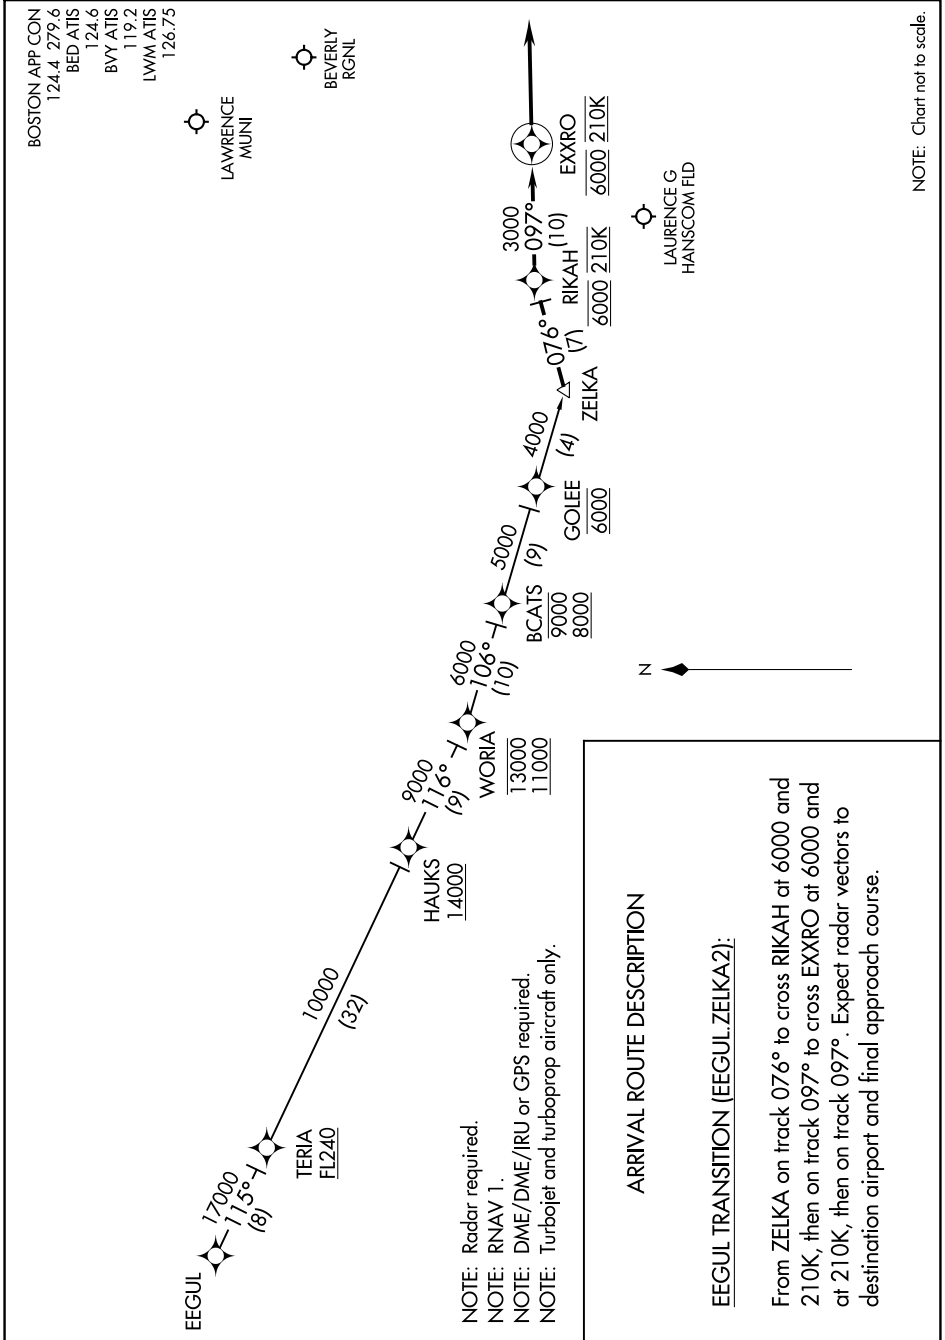

# ZELKA TWO ARRIVAL (RNAV)

BEDFORD, MASSACHUSETTS

NE-1, 31 OCT 2024 to 28 NOV 2024

NOTE: Chart not to scale.

NE-1, 31 OCT 2024 to 28 NOV 2024

# ZELKA TWO ARRIVAL (RNAV)

BEDFORD, MASSACHUSETTS