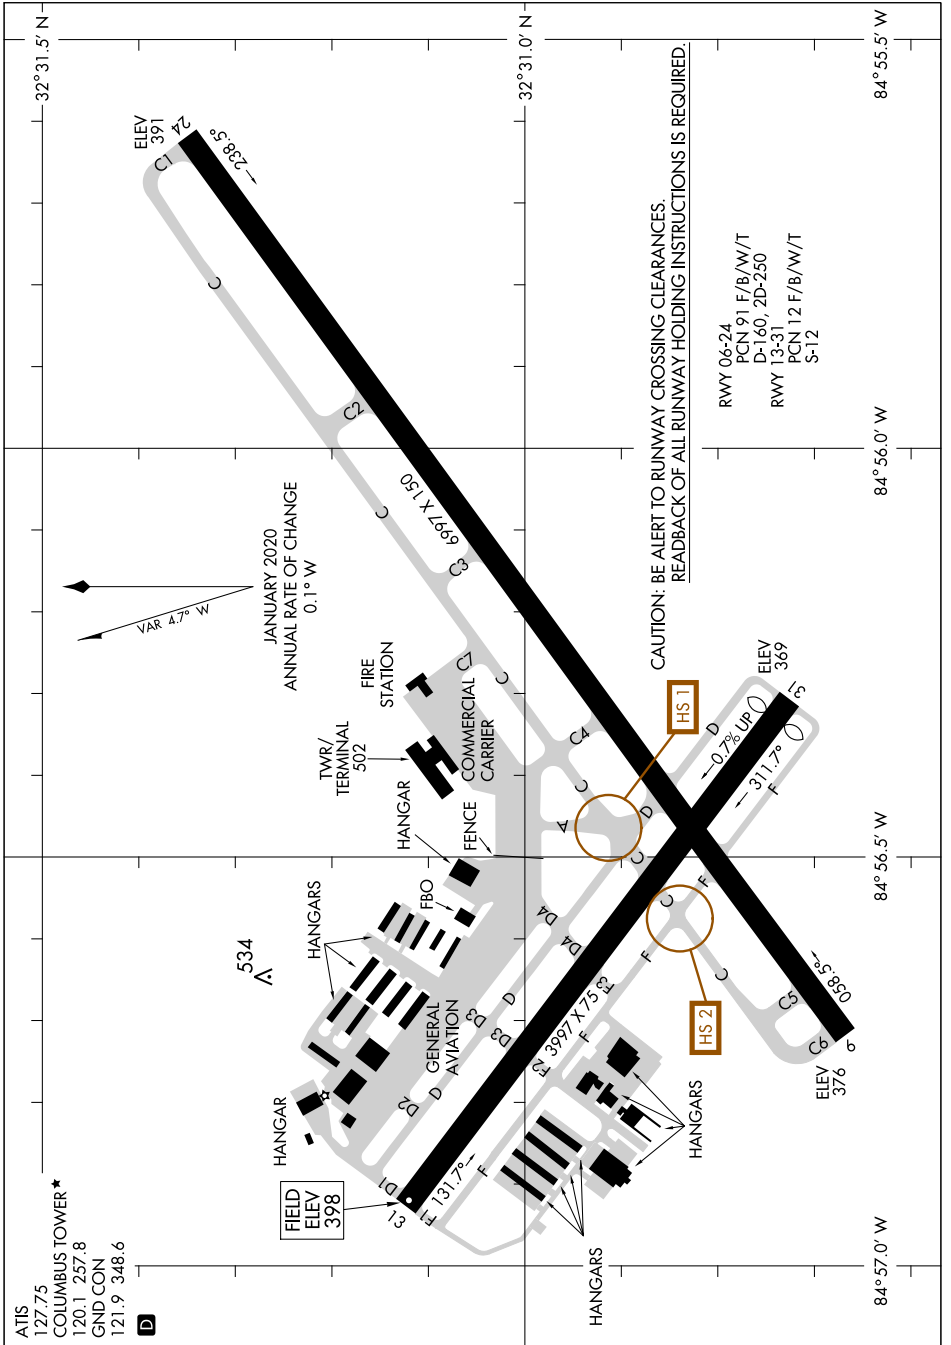

# AIRPORT DIAGRAM

AL-636 (FAA)

COLUMBUS (CSG)  
COLUMBUS, GEORGIA

SE-4, 31 OCT 2024 to 28 NOV 2024

SE-4, 31 OCT 2024 to 28 NOV 2024

# AIRPORT DIAGRAM

COLUMBUS, GEORGIA  
COLUMBUS (CSG)