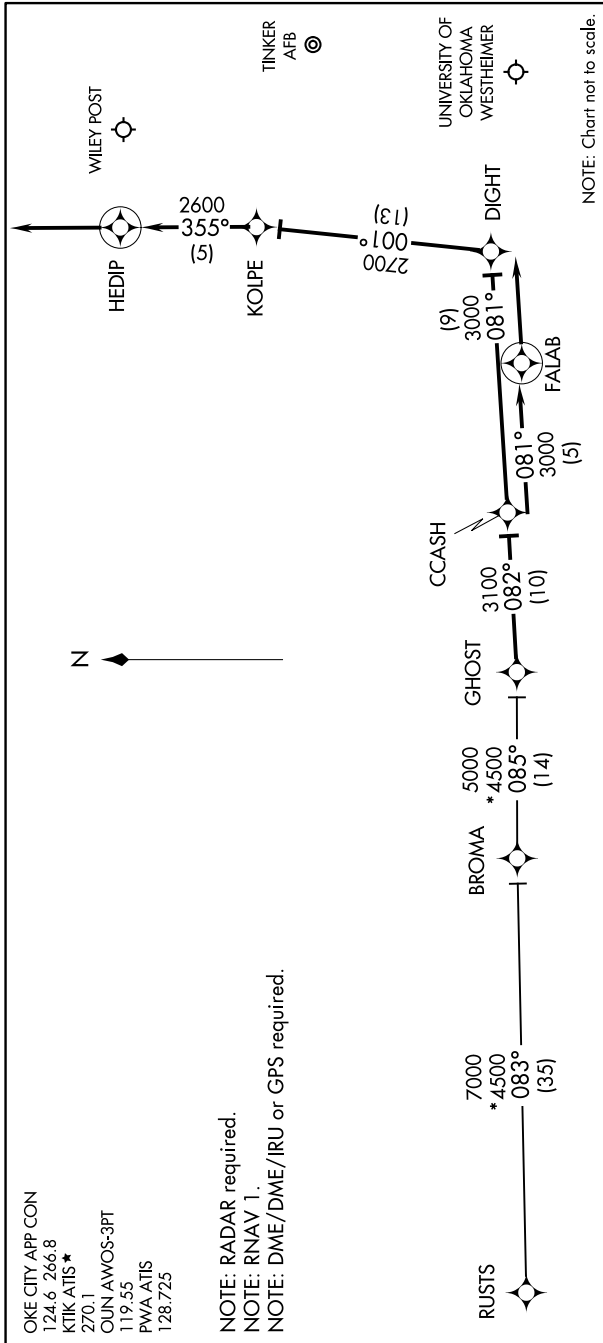

# CCASH ONE ARRIVAL (RNAV)

OKLAHOMA CITY, OKLAHOMA

SC-1, 31 OCT 2024 to 28 NOV 2024

**ARRIVAL ROUTE DESCRIPTION**

BROMA TRANSITION (BROMA.CCASH1):  
RUSTS TRANSITION (RUSTS.CCASH1):

From GHOST on track 082° to CCASH.

LANDING OUN/KTIK: From CCASH on track 081° to FALAB, then on track 081°. Expect radar vectors to final approach course.

LANDING PWA RW17L: From CCASH on track 081° to DIGHT, then on track 001° to KOLOPE, then on track 355° to HEDIP, then on track 355°. Expect radar vectors to final approach course.

LANDING PWA RW35R: From CCASH on track 081° to FALAB, then on track 081°. Expect radar vectors to final approach course.

# CCASH ONE ARRIVAL (RNAV)

OKLAHOMA CITY, OKLAHOMA

SC-1, 31 OCT 2024 to 28 NOV 2024