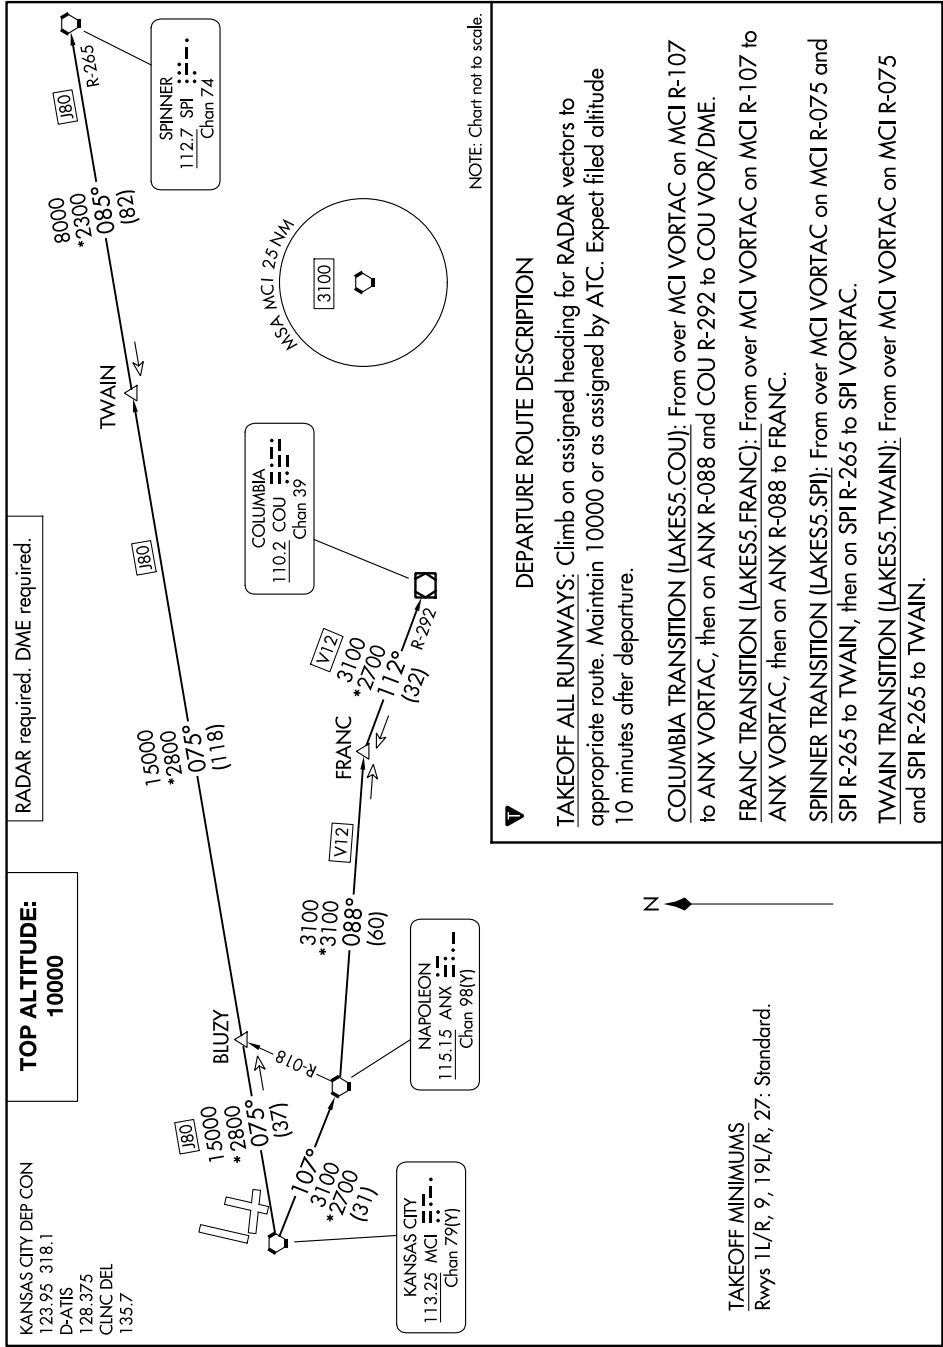

LAKES FIVE DEPARTURE

AL-780 (FAA)

KANSAS CITY INTL (MCI)
KANSAS CITY, MISSOURI

NC-3, 31 OCT 2024 to 28 NOV 2024

LAKES FIVE DEPARTURE

NC-3, 31 OCT 2024 to 28 NOV 2024