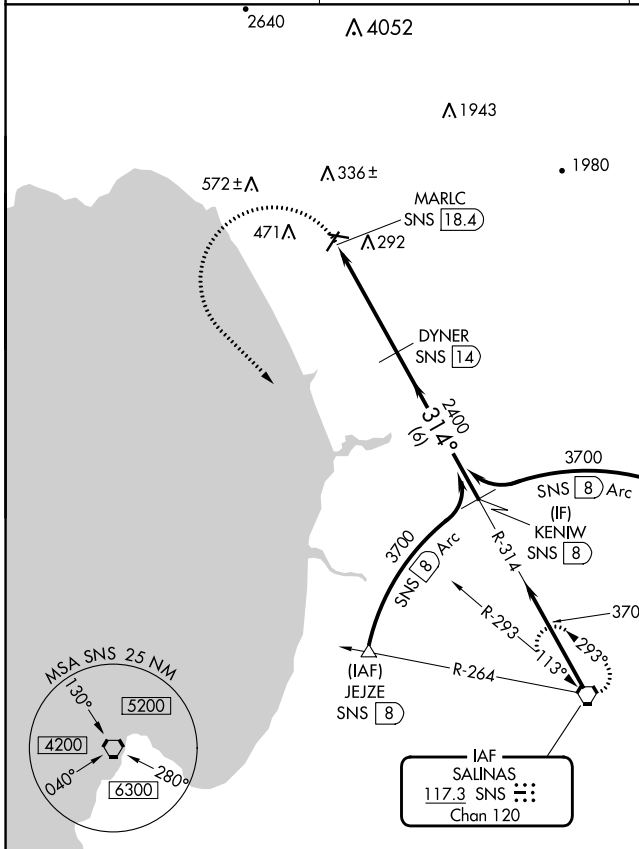

VORTAC SNS 117.3 Chan 120	APP CRS 314°	Rwy Idg TDZE Apt Elev N/A N/A 163
---	------------------------	---

VOR-A
WATSONVILLE MUNI (WVI)

⚠ Circling NA west of Rwy 2-20. When local altimeter setting not received, use Monterey altimeter setting and increase all MDA's 80 feet.
⚠ DME required. Circling Rwy 27 NA at night.

MISSED APPROACH: Climbing left turn to 5000 direct SNS VORTAC and hold, continue climb-in-hold to 5000.

ASOS 132.275	NORCAL APP CON 127.15 307.125	UNICOM 122.8 (CTAF) 📞
------------------------	---	--

CATEGORY	A	B	C	D
CIRCLING	1300-1¼ 1137 (1200-1¼)	1300-1½ 1137 (1200-1½)	1300-3	1137 (1200-3)

SW-2, 31 OCT 2024 to 28 NOV 2024

SW-2, 31 OCT 2024 to 28 NOV 2024