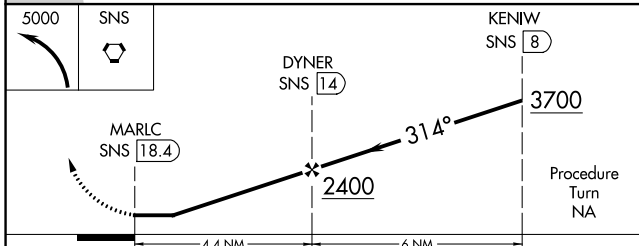

VORTAC SNS 117.3 Chan 120	APP CRS 314°	Rwy Idg TDZE Apt Elev N/A N/A 163
---	------------------------	---

VOR-A
WATSONVILLE MUNI (WVI)

⚠ Circling NA west of Rwy 2-20. When local altimeter setting not received, use Monterey altimeter setting and increase all MDA's 80 feet.
⚠ DME required. Circling Rwy 27 NA at night.

MISSED APPROACH: Climbing left turn to 5000 direct SNS VORTAC and hold, continue climb-in-hold to 5000.

ASOS 132.275	NORCAL APP CON 127.15 307.125	UNICOM 122.8 (CTAF) 📞
------------------------	---	--

CATEGORY	A	B	C	D
CIRCLING	1300-1¼ 1137 (1200-1¼)	1300-1½ 1137 (1200-1½)	1300-3	1137 (1200-3)

SW-2, 31 OCT 2024 to 28 NOV 2024

SW-2, 31 OCT 2024 to 28 NOV 2024