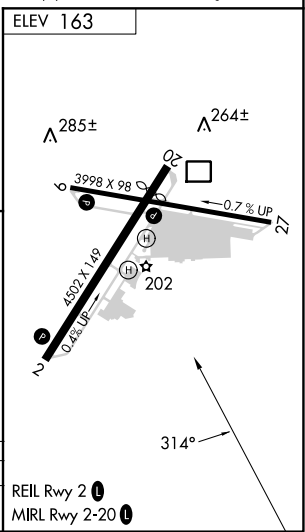

VORTAC SNS 117.3 Chan 120	APP CRS 314°	Rwy Idg TDZE Apt Elev N/A N/A 163
---	------------------------	---

VOR-A
WATSONVILLE MUNI (WVI)

⚠ Circling NA west of Rwy 2-20. When local altimeter setting not received, use Monterey altimeter setting and increase all MDA's 80 feet.
⚠ DME required. Circling Rwy 27 NA at night.

MISSED APPROACH: Climbing left turn to 5000 direct SNS VORTAC and hold, continue climb-in-hold to 5000.

ASOS 132.275	NORCAL APP CON 127.15 307.125	UNICOM 122.8 (CTAF) 📞
------------------------	---	--

CATEGORY	A	B	C	D
CIRCLING	1300-1¼ 1137 (1200-1¼)	1300-1½ 1137 (1200-1½)	1300-3	1137 (1200-3)