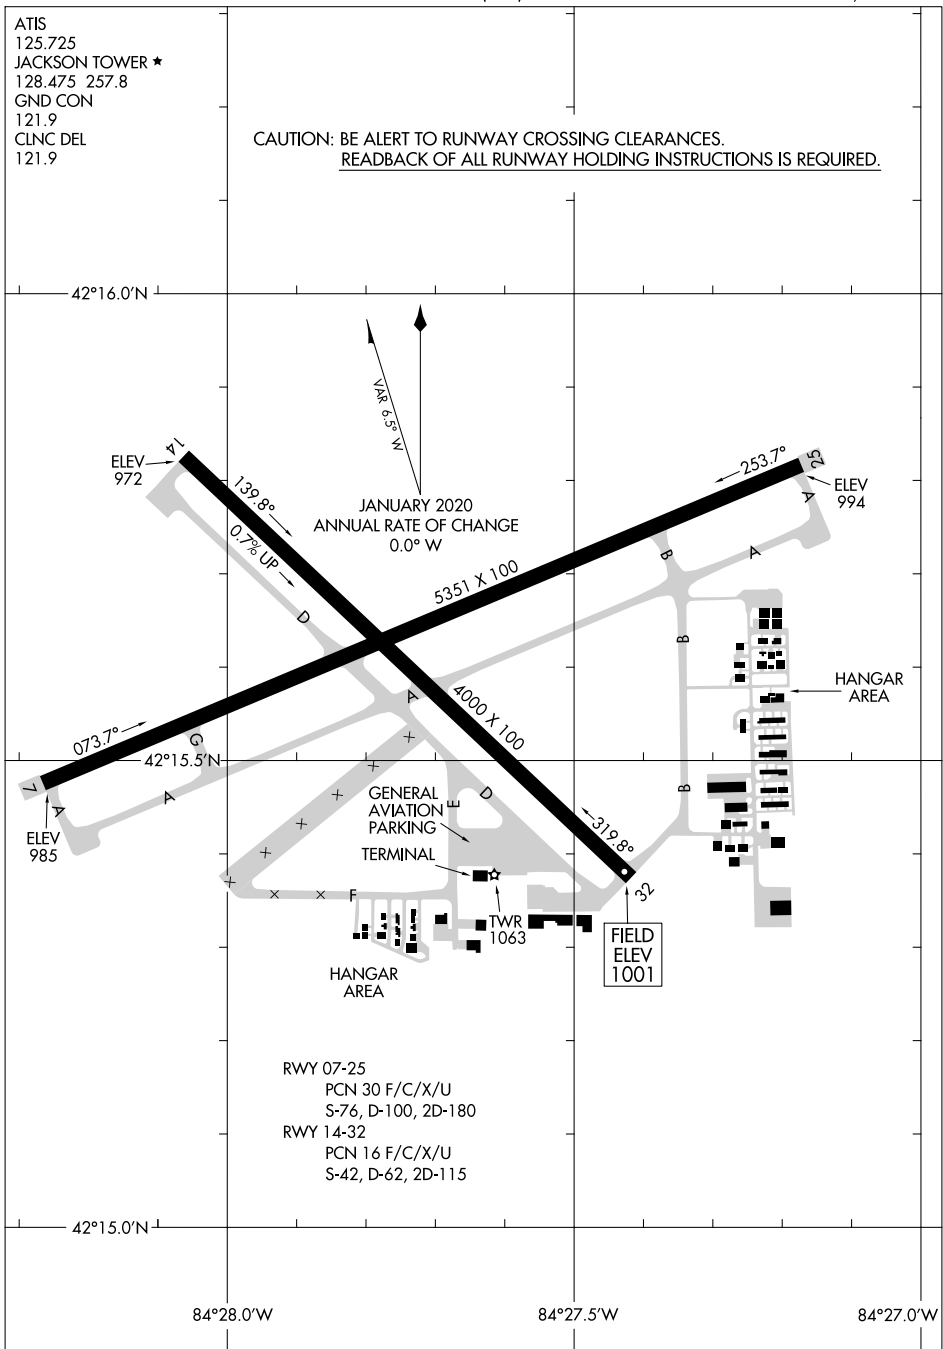

23222

AIRPORT DIAGRAM

JACKSON COUNTY/REYNOLDS FLD (JXN)

AL-861 (FAA)

JACKSON, MICHIGAN

ATIS
 125.725
 JACKSON TOWER ★
 128.475 257.8
 GND CON
 121.9
 CLNC DEL
 121.9

CAUTION: BE ALERT TO RUNWAY CROSSING CLEARANCES.
READBACK OF ALL RUNWAY HOLDING INSTRUCTIONS IS REQUIRED.

EC-1, 31 OCT 2024 to 28 NOV 2024

EC-1, 31 OCT 2024 to 28 NOV 2024

AIRPORT DIAGRAM

23222

JACKSON, MICHIGAN

JACKSON COUNTY/REYNOLDS FLD (JXN)