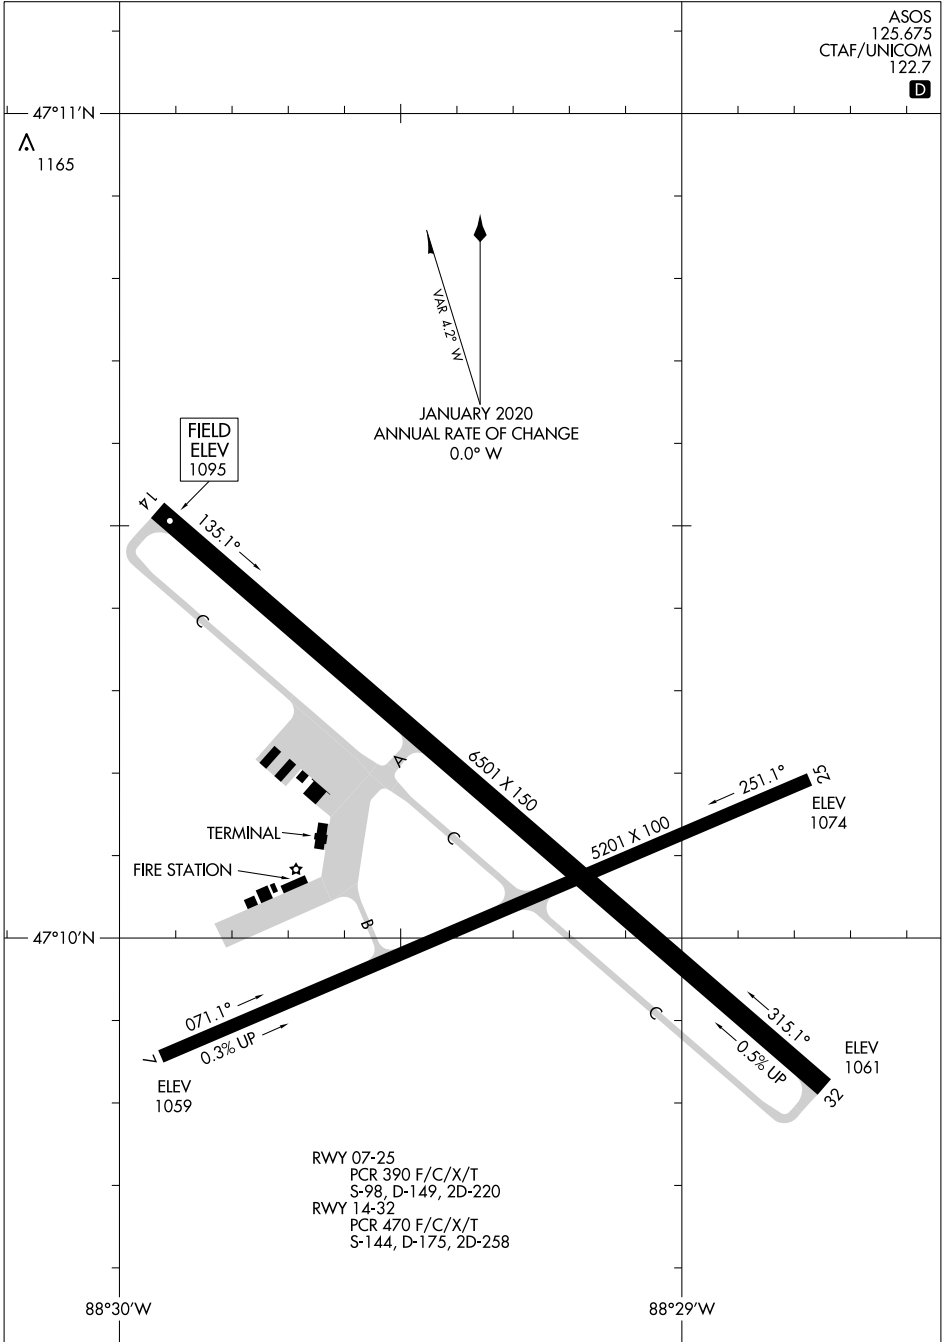

24305

AIRPORT DIAGRAM

AL-896 (FAA)

HOUGHTON COUNTY MEML (CMX)

HANCOCK, MICHIGAN

ASOS
125.675
CTAF/UNICOM
122.7

D

EC-1, 31 OCT 2024 to 28 NOV 2024

EC-1, 31 OCT 2024 to 28 NOV 2024

AIRPORT DIAGRAM

24305

HOUGHTON COUNTY MEML (CMX)

HANCOCK, MICHIGAN