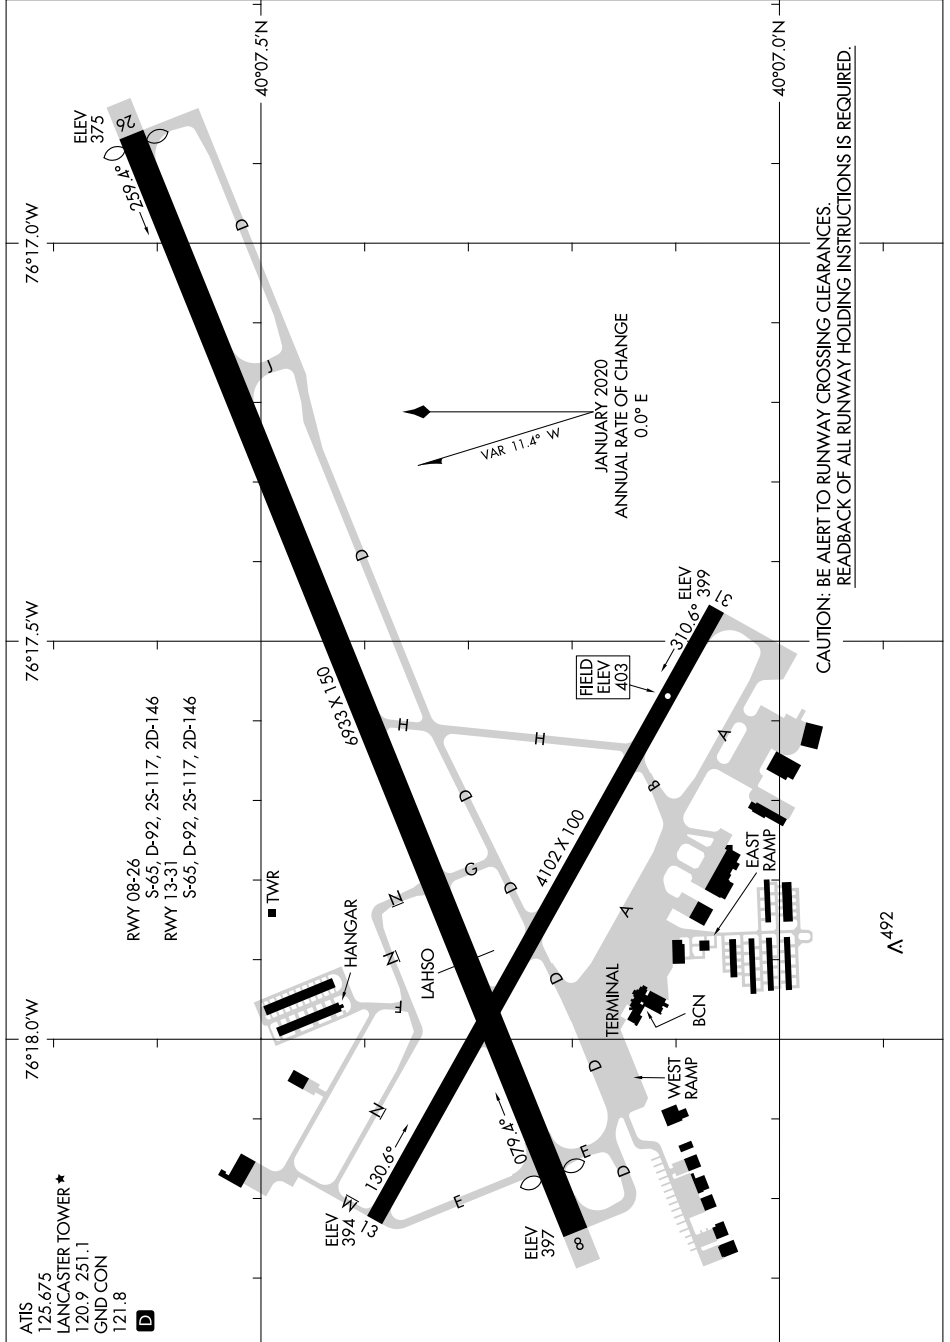

AIRPORT DIAGRAM

AL-927 (FAA)

LANCASTER (LNS)
LANCASTER, PENNSYLVANIA

NE-4, 31 OCT 2024 to 28 NOV 2024

CAUTION: BE ALERT TO RUNWAY CROSSING CLEARANCES.
REARBACK OF ALL RUNWAY HOLDING INSTRUCTIONS IS REQUIRED.

NE-4, 31 OCT 2024 to 28 NOV 2024

AIRPORT DIAGRAM

LANCASTER, PENNSYLVANIA
LANCASTER (LNS)