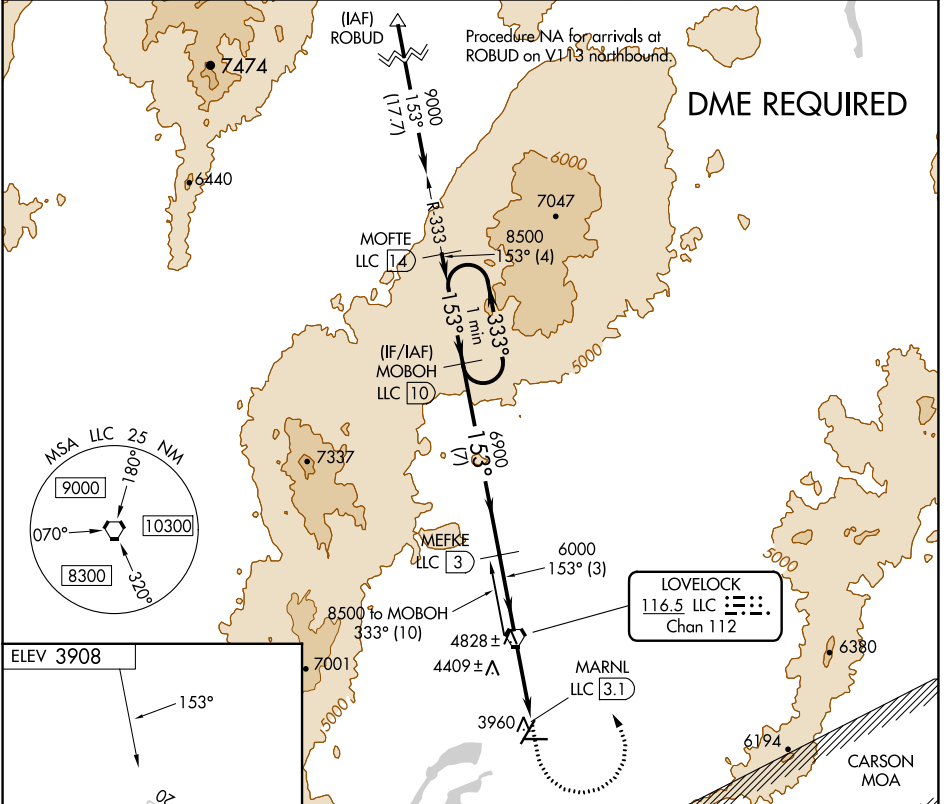

VORTAC LLC 116.5 Chan 112	APP CRS 153°	Rwy Idg TDZE Apt Elev 3908	N/A N/A N/A
---	------------------------	--	-------------------

VOR-A

DERBY FLD (LOL)

⚠ Circling NA northwest of Rwy 2-20. DME required.

MISSED APPROACH: Climb to 5500 then climbing left turn to 9200 direct LLC VORTAC and on LLC VORTAC R-333 to MOBOH/LLC 10 DME and hold, continue climb-in-hold to 9200.

ASOS 120.675	OAKLAND CENTER 128.8 285.5	UNICOM 122.8 (CTAF)
------------------------	--------------------------------------	-------------------------------

SW-4, 31 OCT 2024 to 28 NOV 2024

SW-4, 31 OCT 2024 to 28 NOV 2024

CATEGORY	A	B	C	D
☑ CIRCLING	4800-1¼	892 (900-1¼)	4800-2¾ 892 (900-2¾)	4860-3 952 (1000-3)