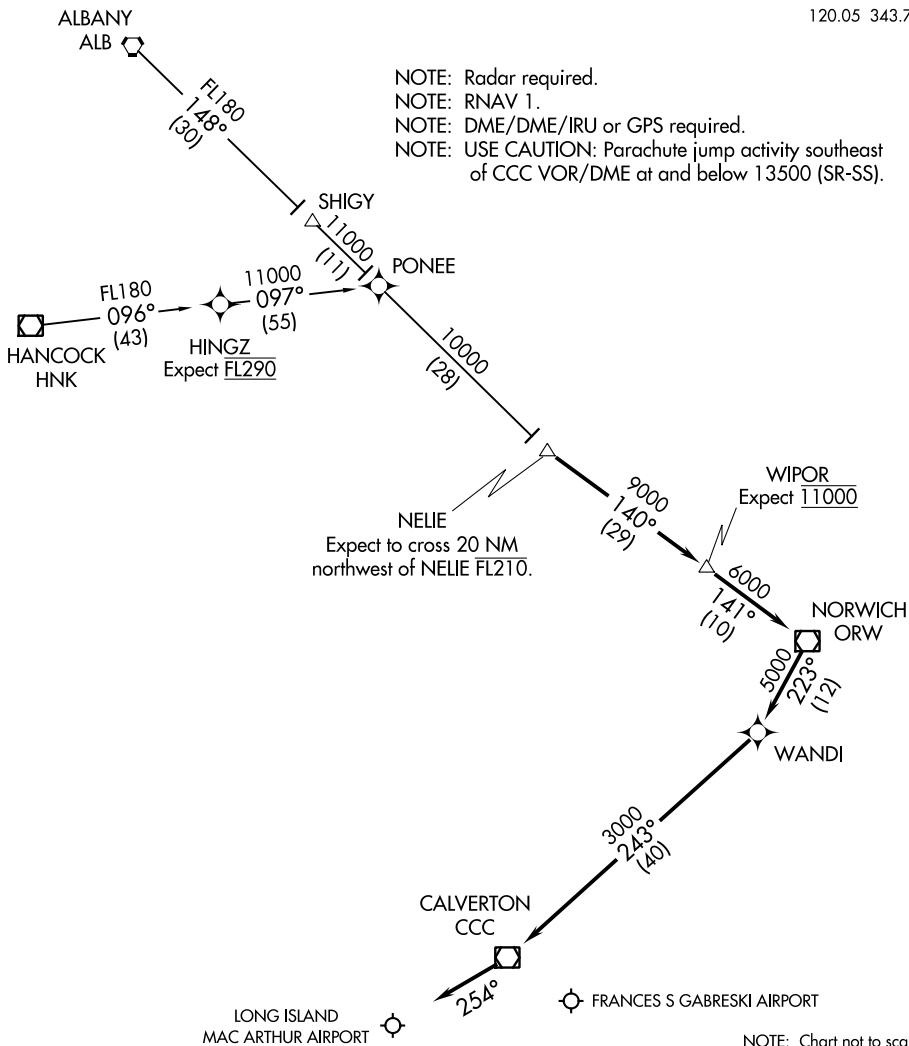

NELIE THREE ARRIVAL (RNAV)

NEW YORK, NEW YORK

ATIS 120.725
NEW YORK APP CON
120.05 343.75

NOTE: Radar required.
NOTE: RNAV 1.
NOTE: DME/DME/IRU or GPS required.
NOTE: USE CAUTION: Parachute jump activity southeast of CCC VOR/DME at and below 13500 (SR-SS).

NE-2, 31 OCT 2024 to 28 NOV 2024

NE-2, 31 OCT 2024 to 28 NOV 2024

NOTE: Chart not to scale.

ARRIVAL ROUTE DESCRIPTION

- ALBANY TRANSITION (ALB.NELIE3):
- HANCOCK TRANSITION (HNK.NELIE3):
- HINGZ TRANSITION (HINGZ.NELIE3):

....From NELIE on track 140° to WIPOR, then on track 141° to ORW VOR/DME, then on track 223° track to WANDI, then on track 243° to CCC VOR/DME, then on heading 254° or as assigned by ATC. Expect vectors to final approach course.

NELIE THREE ARRIVAL (RNAV)

NEW YORK, NEW YORK