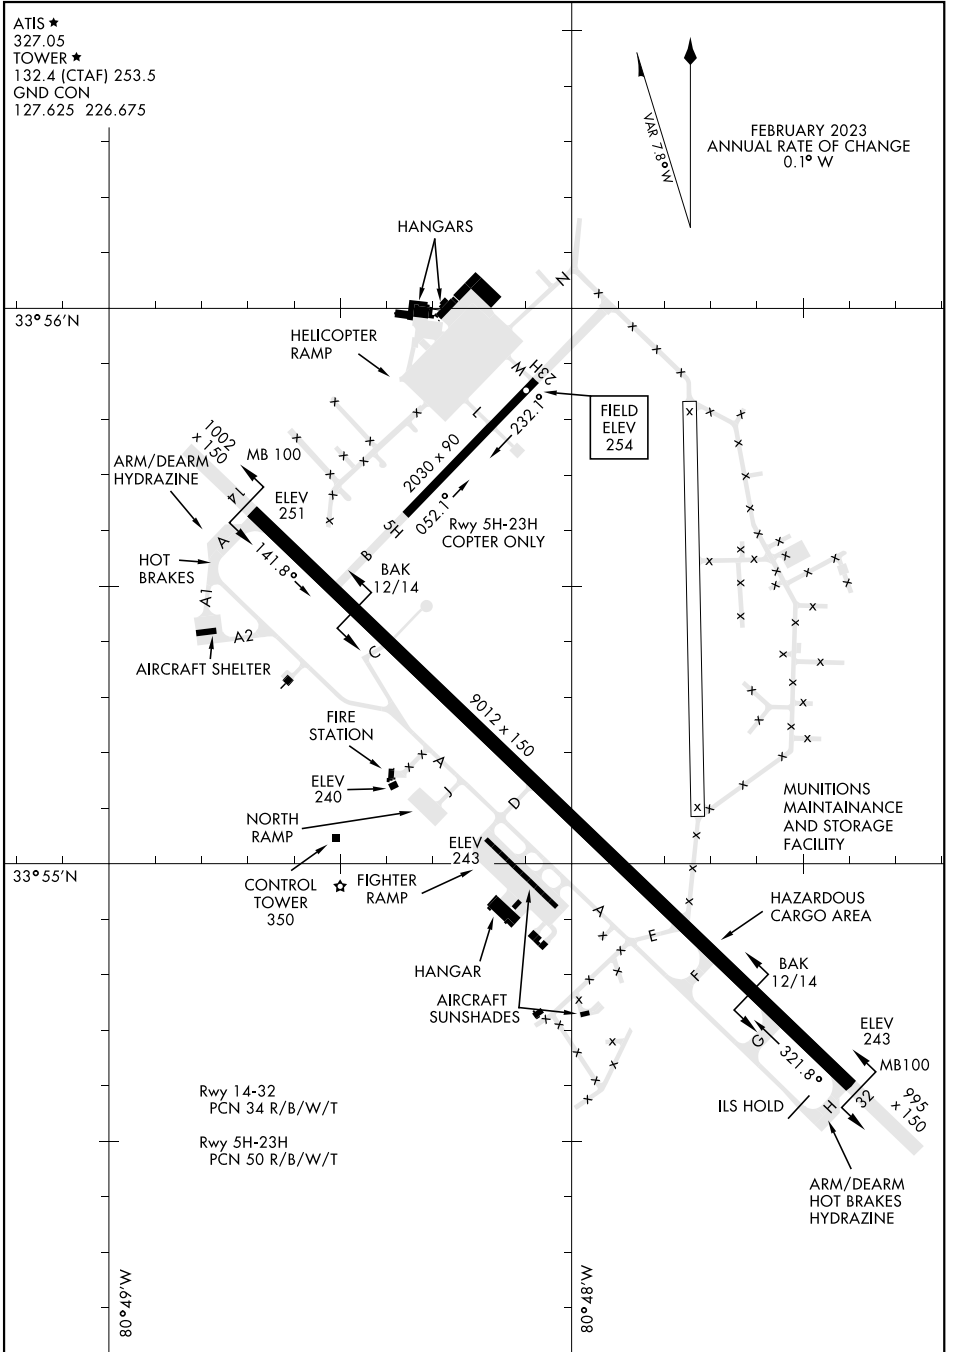

AIRPORT DIAGRAM

[USAF]

MC ENTIRE JNGB (KMMT)

EASTOVER, SOUTH CAROLINA

ATIS ★
 327.05
 TOWER ★
 132.4 (CTAF) 253.5
 GND CON
 127.625 226.675

FEBRUARY 2023
 ANNUAL RATE OF CHANGE
 0.1° W

SE-2, 31 OCT 2024 to 28 NOV 2024

SE-2, 31 OCT 2024 to 28 NOV 2024

AIRPORT DIAGRAM

EASTOVER, SOUTH CAROLINA

MC ENTIRE JNGB (KMMT)