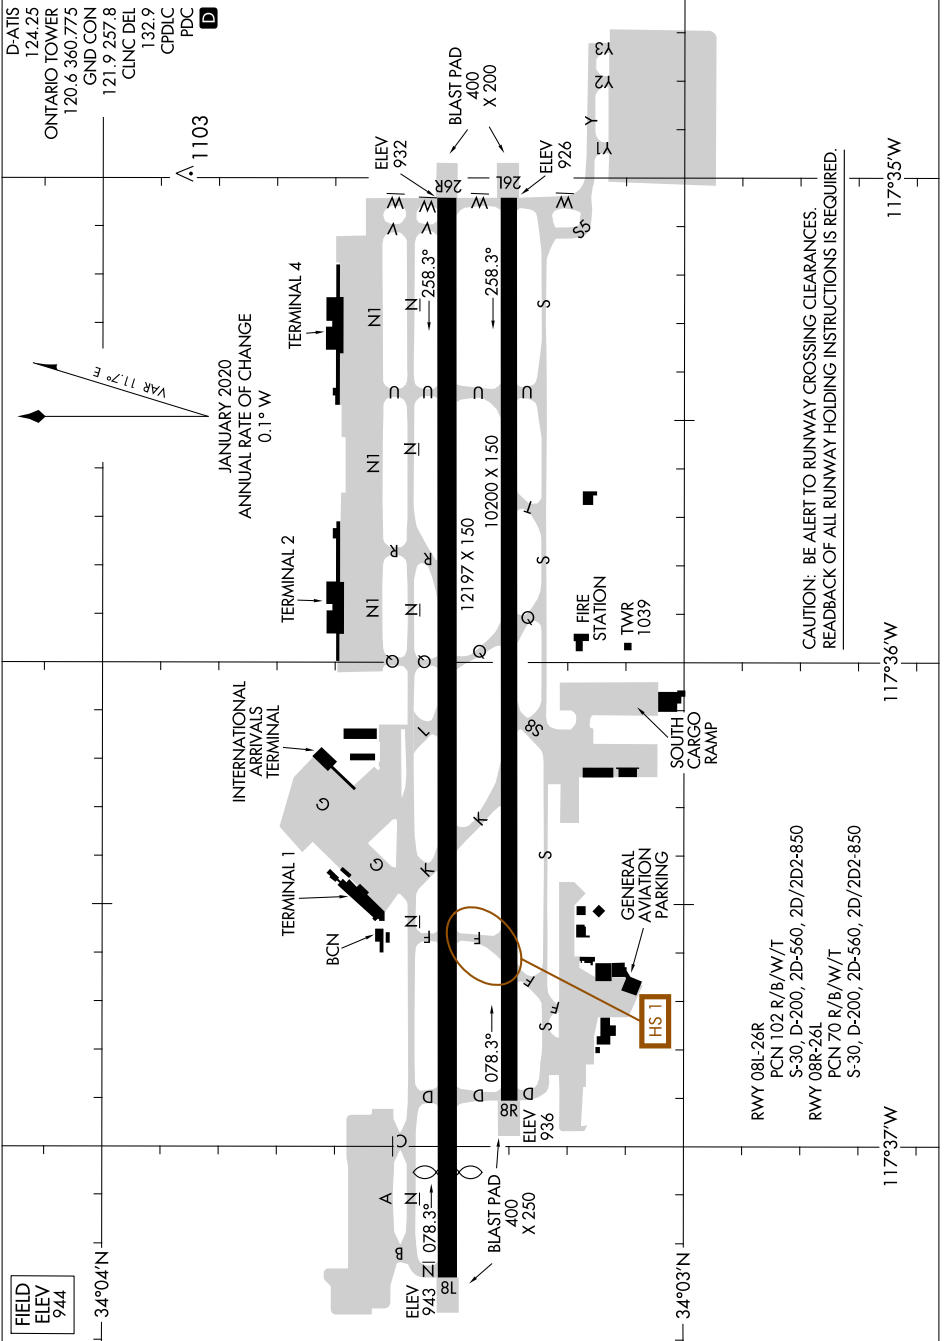

# AIRPORT DIAGRAM

AL-965 (FAA)

ONTARIO INTL (ONT)  
ONTARIO, CALIFORNIA

SW-3, 31 OCT 2024 to 28 NOV 2024

CAUTION: BE ALERT TO RUNWAY CROSSING CLEARANCES.  
REARBACK OF ALL RUNWAY HOLDING INSTRUCTIONS IS REQUIRED.

RWY 08L-26R  
PCN 102 R/B/W/T  
S-30, D-200, 2D-560, 2D/2D2-850

RWY 08R-26L  
PCN 70 R/B/W/T  
S-30, D-200, 2D-560, 2D/2D2-850

SW-3, 31 OCT 2024 to 28 NOV 2024

# AIRPORT DIAGRAM

ONTARIO, CALIFORNIA  
ONTARIO INTL (ONT)