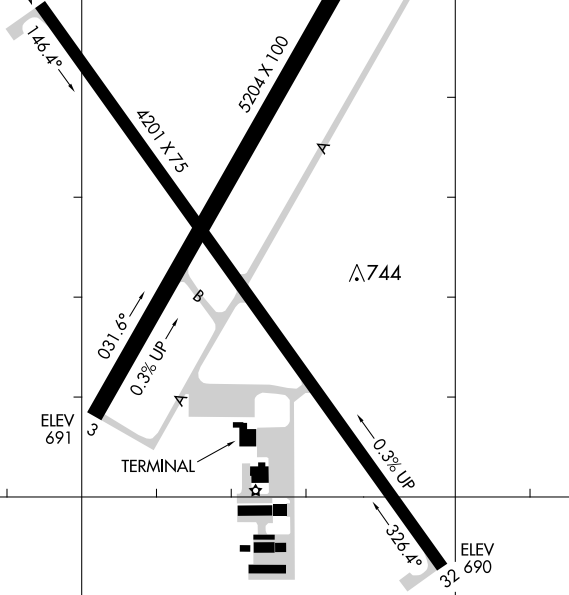

# AIRPORT DIAGRAM

AL-972 (FAA)

CLINTON MUNI (CWI)  
CLINTON, IOWA

AWOS-3PT  
125.525  
CLNC DEL  
118.5  
CTAF/UNICOM  
122.8

**D**

41°50.5'N

JANUARY 2020  
ANNUAL RATE OF CHANGE  
0.1° W

FIELD  
ELEV  
708

ELEV  
708

ELEV  
701

41°50.0'N

ELEV  
691

△744

TERMINAL

41°49.5'N

90°20.0'W

90°19.5'W

RWY 03-21  
PCN 22 R/B/W/T  
S-68, D-85  
RWY 14-32  
PCN 16 R/D/W/T  
S-41, D-55