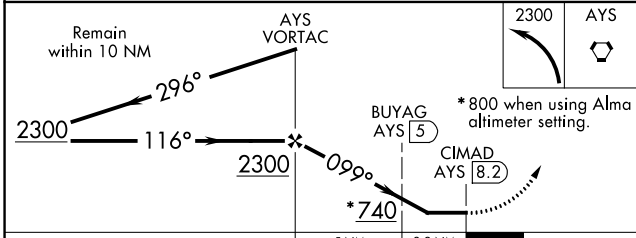

VORTAC AYS 110.2 Chan 39	APP CRS 099°	Rwy Idg TDZE Apt Elev	N/A N/A 141
--	------------------------	-----------------------------	--

VOR-A

WAYCROSS-WARE COUNTY (AYS)

⚠ Circling to Rwy 5, 13, 23, 31 NA at night. Visibility reduction by helicopters NA. When local altimeter setting not received, use Alma altimeter setting and increase all MDA 60 feet and visibilities Cats C and D ¼ SM.

MISSED APPROACH: Climbing left turn to 2300 direct AYS VORTAC and hold.

AWOS-3 118.575	JACKSONVILLE CENTER 127.575 269.025	UNICOM 122.8 (CTAF) 0
--------------------------	---	---------------------------------