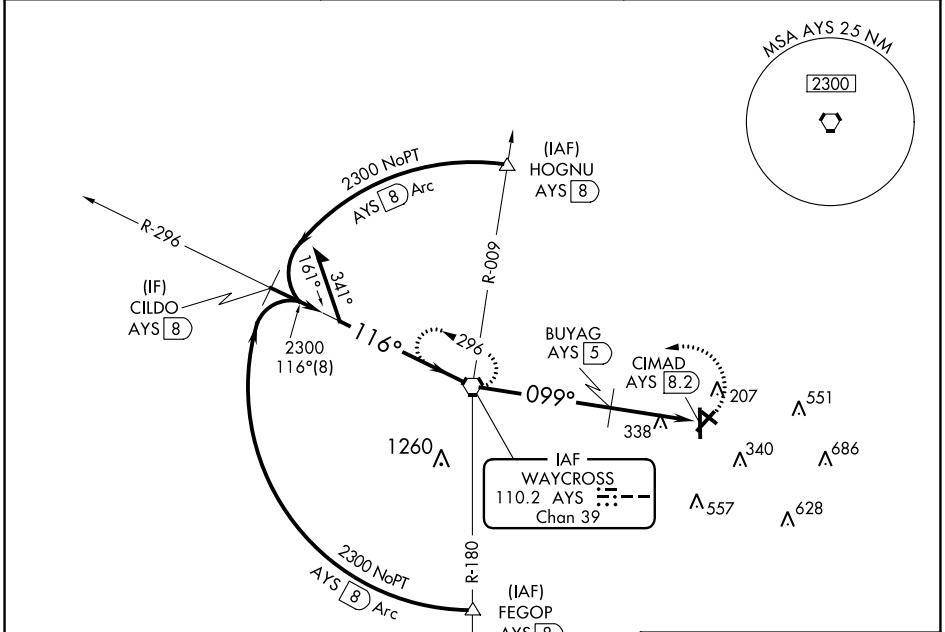

VORTAC AYS 110.2 Chan 39	APP CRS 099°	Rwy Idg TDZE Apt Elev	N/A N/A 141
--	------------------------	-----------------------------	--

VOR-A

WAYCROSS-WARE COUNTY (AYS)

⚠ Circling to Rwy 5, 13, 23, 31 NA at night. Visibility reduction by helicopters NA. When local altimeter setting not received, use Alma altimeter setting and increase all MDA 60 feet and visibilities Cats C and D ¼ SM.

MISSED APPROACH: Climbing left turn to 2300 direct AYS VORTAC and hold.

AWOS-3 118.575	JACKSONVILLE CENTER 127.575 269.025	UNICOM 122.8 (CTAF) 0
--------------------------	---	---------------------------------

CATEGORY	A	B	C	D
C CIRCLING	740-1	579 (600-1)	860-2 719 (800-2)	860-2¼ 719 (800-2¼)
BUYAG FIX MINIMUMS (DME REQUIRED)				
C CIRCLING	680-1 539 (600-1)	720-1 579 (600-1)	860-2 719 (800-2)	860-2¼ 719 (800-2¼)

FAF to MAP 8.2 NM						
	Knots	60	90	120	150	180
Min:Seq	8:12	5:28	4:06	3:17	2:44	

SE-4, 31 OCT 2024 to 28 NOV 2024

SE-4, 31 OCT 2024 to 28 NOV 2024