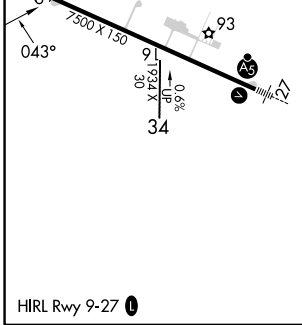

APP CRS	Rwy Idg	N/A
043°	TDZE	N/A
	Apt Elev	53

RNAV (GPS)-B

MERLE K (MUDHOLE) SMITH (CDV)(PACV)

RNP APCH-GPS.

⚠ Circling to Rwy 16/34 NA at night. When local altimeter setting not received, use Valdez altimeter setting and increase all MDAs 120 feet. Circling NA north of Rwy 9/27. Rwy 16/34 helicopter visibility reduction below 1 SM NA.

MISSED APPROACH: Climbing right turn to 3000 direct BEECO and hold.

ASOS	134.8
------	--------------

ANCHORAGE CENTER	119.3 133.6 269.4
------------------	--------------------------

JUNEAU RADIO	122.2 123.6 (CTAF) 1
--------------	-----------------------------

4 NM Holding Pattern	BEECO		3000 BEECO	
	HISTA		NESGE	
3000 ← 215°		035° →		
		038°		
		2200		
		043°		
		8 NM		5.2 NM
CATEGORY	A	B	C	D
CIRCLING	520-1	467 (500-1)	520-1½ 467 (500-1½)	1540-3 1487 (1500-3)