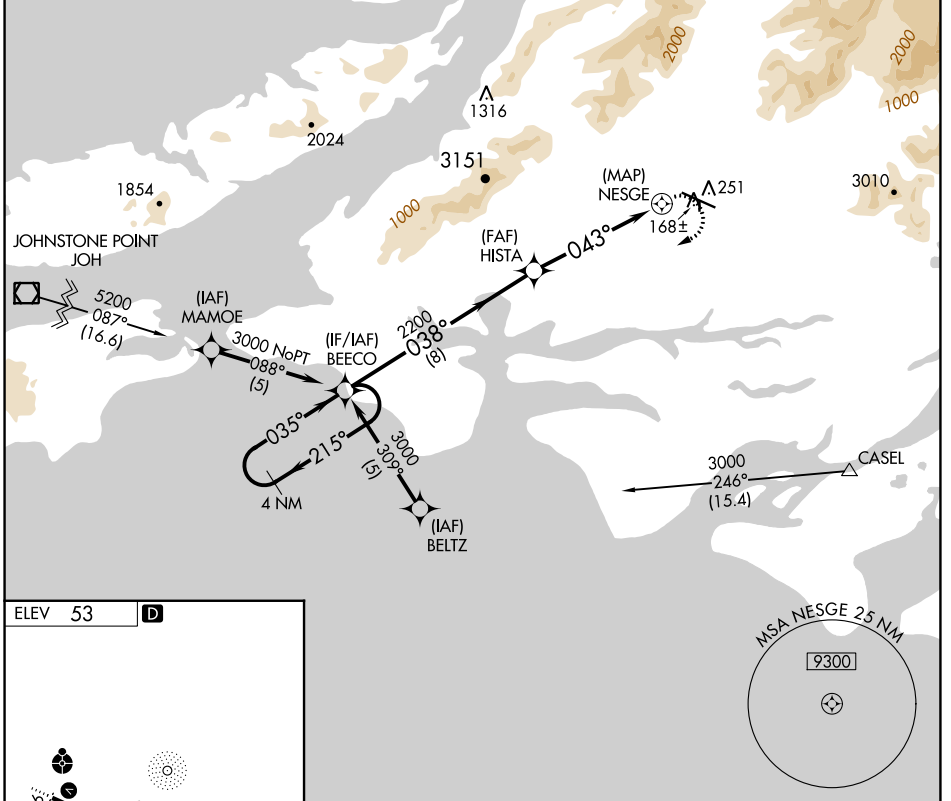

APP CRS	Rwy Idg	N/A
043°	TDZE	N/A
	Apt Elev	53

RNAV (GPS)-B

MERLE K (MUDHOLE) SMITH (CDV)(PACV)

RNP APCH-GPS.

⚠ Circling to Rwy 16/34 NA at night. When local altimeter setting not received, use Valdez altimeter setting and increase all MDAs 120 feet. Circling NA north of Rwy 9/27. Rwy 16/34 helicopter visibility reduction below 1 SM NA.

MISSED APPROACH: Climbing right turn to 3000 direct BEECO and hold.

ASOS	134.8
------	--------------

ANCHORAGE CENTER	119.3 133.6 269.4
------------------	--------------------------

JUNEAU RADIO	122.2 123.6 (CTAF) 1
--------------	-----------------------------

RNAV (GPS)-B

AK, 31 OCT 2024 to 26 DEC 2024

AK, 31 OCT 2024 to 26 DEC 2024