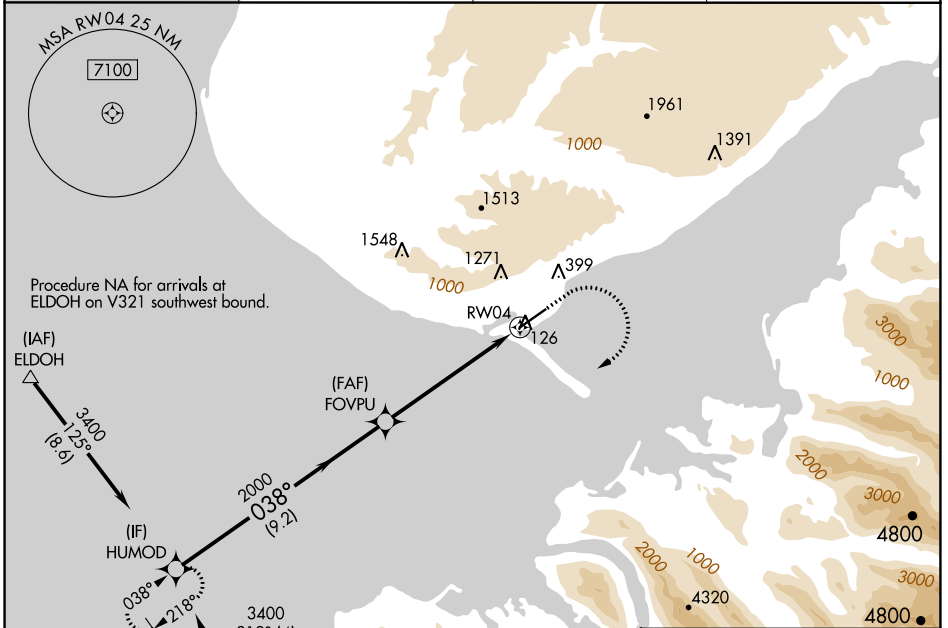

WAAS CH 86302 W04A	APP CRS 038°	Rwy Idg TDZE 78 Apt Elev 84
--	------------------------	---

RNAV (GPS) Z RWY 4

HOMER (HOM) (PAHO)

RNP APCH. ▼ For uncompensated Baro-VNAV systems, LNAV/VNAV NA below -21°C or above 54°C. Inop table does not apply to LPV all Cats.	MALSF ⬇️	MISSED APPROACH: Climb to 500 then climbing right turn to 3500 direct HUMOD and hold.
--	-------------	---

AFIS 135.65	ANCHORAGE CENTER 125.9 270.3	HOMER RADIO 123.6 (CTAF)	UNICOM 122.7 123.0 123.05
-----------------------	--	------------------------------------	-------------------------------------

AK, 31 OCT 2024 to 26 DEC 2024

AK, 31 OCT 2024 to 26 DEC 2024

ELEV 84	TDZE 78
---------	---------

GP 3.00° TCH 56				
CATEGORY	A	B	C	D
LPV DA		444-1	366 (400-1)	
LNAV/VNAV DA		558-1 $\frac{3}{8}$	480 (500-1 $\frac{3}{8}$)	