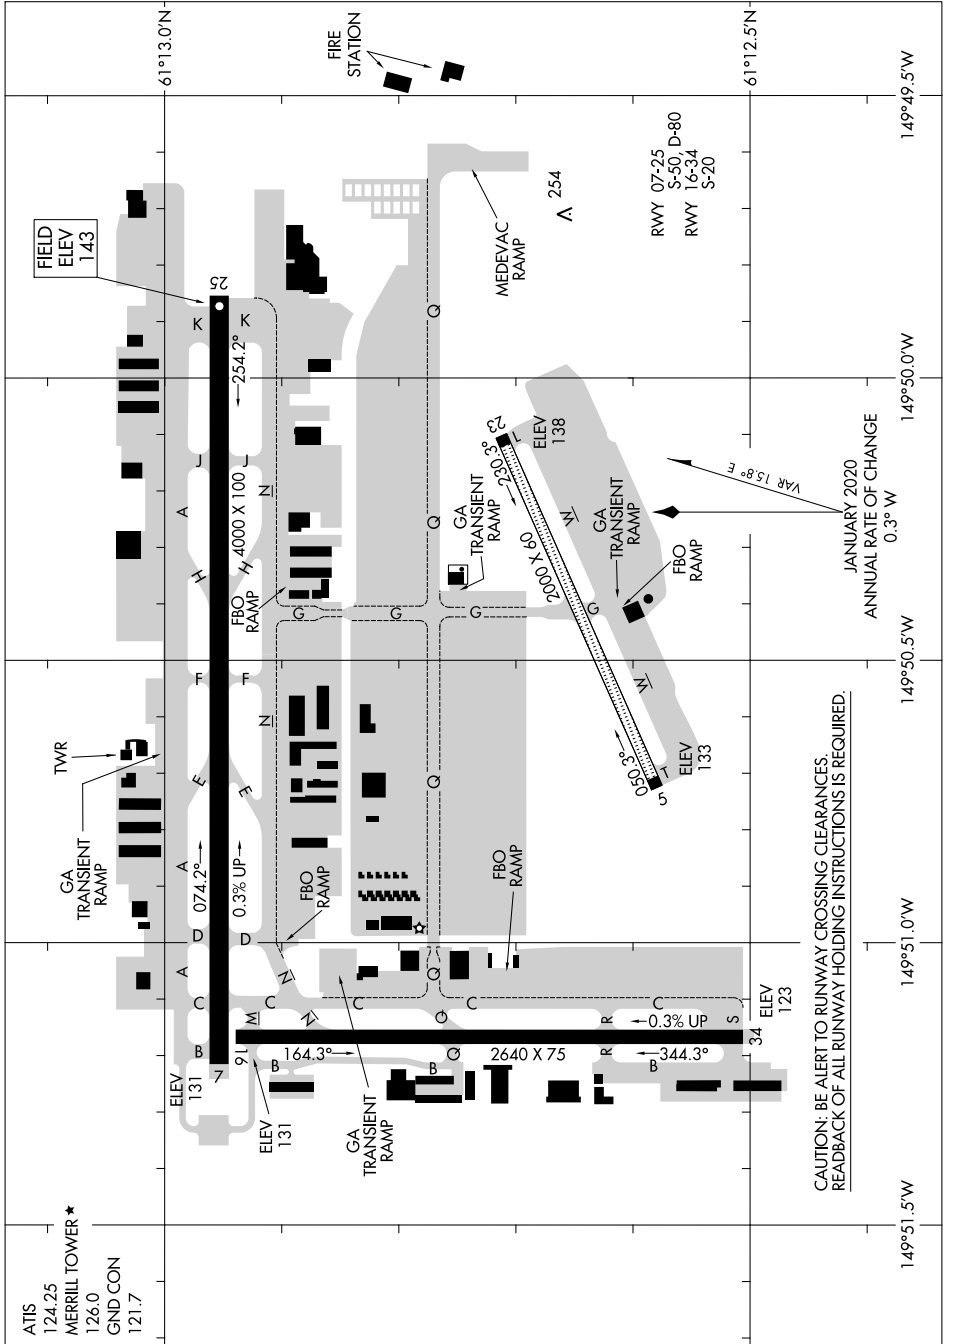

AIRPORT DIAGRAM

AL-1522 (FAA)

MERRILL FLD (MRI)(PAMR)

ANCHORAGE, ALASKA

AK, 31 OCT 2024 to 26 DEC 2024

AK, 31 OCT 2024 to 26 DEC 2024

AIRPORT DIAGRAM

MERRILL FLD (MRI)(PAMR)

ANCHORAGE, ALASKA