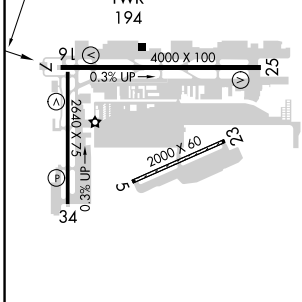

APP CRS 089°	Rwy Idg TDZE Apt Elev	N/A N/A 143
------------------------	-----------------------------	--

RNAV (GPS)-A

MERRILL FLD (MRI) (PAMR)

RNP APCH - GPS.			MISSED APPROACH: Climbing left turn to 2000 direct BGG VORTAC and hold.	
ATIS 124.25	ANCHORAGE APP CON 119.1 363.2	MERRILL TOWER * 126.0 (CTAF) 0	GND CON 121.7	UNICOM 122.95

CATEGORY	A	B	C	D
CIRCLING	740-1 597 (600-1)	800-1 657 (700-1)	920-2¼ 777 (800-2¼)	NA

AK, 31 OCT 2024 to 26 DEC 2024

AK, 31 OCT 2024 to 26 DEC 2024