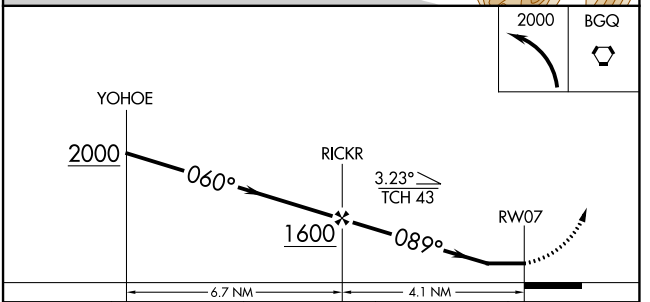

APP CRS 089°	Rwy Idg TDZE Apt Elev	N/A N/A 143
------------------------	-----------------------------	--

RNAV (GPS)-A

MERRILL FLD (MRI) (PAMR)

RNP APCH - GPS.			MISSED APPROACH: Climbing left turn to 2000 direct BGG VORTAC and hold.	
ATIS 124.25	ANCHORAGE APP CON 119.1 363.2	MERRILL TOWER * 126.0 (CTAF) 0	GND CON 121.7	UNICOM 122.95

CATEGORY	A	B	C	D
CIRCLING	740-1 597 (600-1)	800-1 657 (700-1)	920-2¼ 777 (800-2¼)	NA

AK, 31 OCT 2024 to 26 DEC 2024

AK, 31 OCT 2024 to 26 DEC 2024