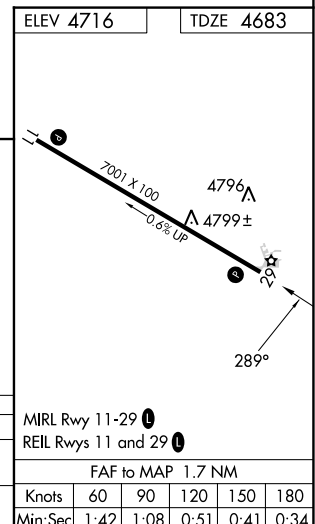

VOR/DME AKO <b>114.4</b> Chan 91	APP CRS <b>289°</b>	Rwy Idg TDZE Apt Elev	<b>7001</b> <b>4683</b> <b>4716</b>
--	------------------------	-----------------------------	---

**VOR RWY 29**  
COLORADO PLAINS RGNL (AKO)

**⚠** Circling NA for Cats C and D southwest of Rwy 11-29. MISSED APPROACH: Climbing right turn to 6100 direct AKO VOR/DME and hold.

ASOS <b>135.475</b>	DENVER CENTER <b>133.95 317.55</b>	UNICOM <b>122.8</b> (CTAF) <b>Ⓛ</b>
------------------------	---------------------------------------	--

CATEGORY	A	B	C	D
S-29	5120-1	437 (500-1)	5120-1¼	437 (500-1¼)
CIRCLING	5140-1 424 (500-1)	5260-1 544 (600-1)	5300-1½ 584 (600-1½)	5300-2 584 (600-2)

SW-1, 31 OCT 2024 to 28 NOV 2024

SW-1, 31 OCT 2024 to 28 NOV 2024