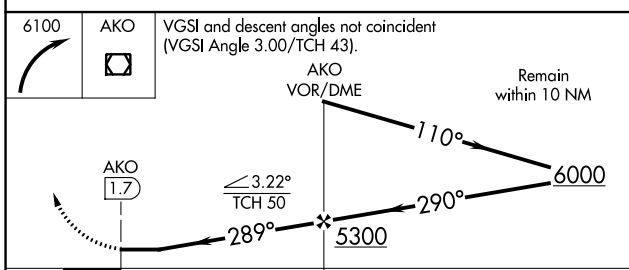

VOR/DME AKO <b>114.4</b> Chan 91	APP CRS <b>289°</b>	Rwy Idg TDZE Apt Elev	<b>7001</b> <b>4683</b> <b>4716</b>
--	------------------------	-----------------------------	---

**VOR RWY 29**  
COLORADO PLAINS RGNL (AKO)

**⚠** Circling NA for Cats C and D southwest of Rwy 11-29. MISSED APPROACH: Climbing right turn to 6100 direct AKO VOR/DME and hold.

ASOS <b>135.475</b>	DENVER CENTER <b>133.95 317.55</b>	UNICOM <b>122.8</b> (CTAF) <b>Ⓛ</b>
------------------------	---------------------------------------	--

CATEGORY	A	B	C	D
S-29	5120-1	437 (500-1)	5120-1¼	437 (500-1¼)
CIRCLING	5140-1 424 (500-1)	5260-1 544 (600-1)	5300-1½ 584 (600-1½)	5300-2 584 (600-2)

SW-1, 31 OCT 2024 to 28 NOV 2024

SW-1, 31 OCT 2024 to 28 NOV 2024