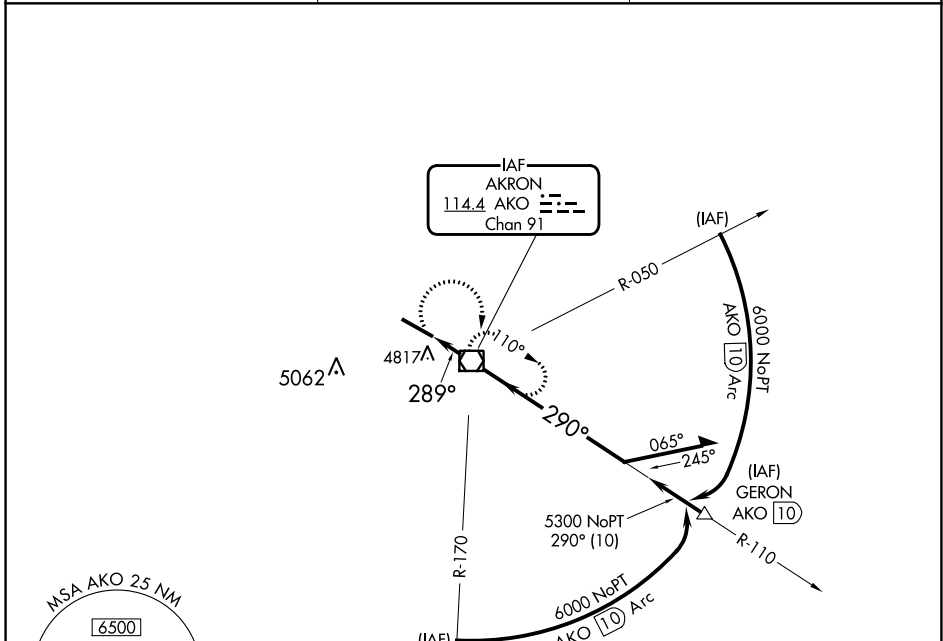

VOR/DME AKO <b>114.4</b> Chan 91	APP CRS <b>289°</b>	Rwy Idg TDZE Apt Elev	<b>7001</b> <b>4683</b> <b>4716</b>
--	------------------------	-----------------------------	---

**VOR RWY 29**  
COLORADO PLAINS RGNL (AKO)

**⚠** Circling NA for Cats C and D southwest of Rwy 11-29. MISSED APPROACH: Climbing right turn to 6100 direct AKO VOR/DME and hold.

ASOS <b>135.475</b>	DENVER CENTER <b>133.95 317.55</b>	UNICOM <b>122.8</b> (CTAF) <b>Ⓛ</b>
------------------------	---------------------------------------	--

CATEGORY	A	B	C	D
S-29	5120-1	437 (500-1)	5120-1¼	437 (500-1¼)
CIRCLING	5140-1 424 (500-1)	5260-1 544 (600-1)	5300-1½ 584 (600-1½)	5300-2 584 (600-2)

SW-1, 31 OCT 2024 to 28 NOV 2024

SW-1, 31 OCT 2024 to 28 NOV 2024